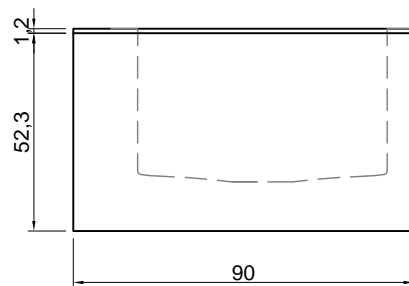

BIBLIO

Articolo: BIBLIO25
Materiale: Corian
Troppopieno: SI
Portata: l/s 0,70
Peso lordo: kg 198 ca.
Peso netto: kg 115 ca.
Dimensione imballo: cm 190 x 100 x 70
Capacità*: l 362 ca.
*Considerando il limite di capienza al troppopieno

Descrizione: Vasca da bagno rettangolare in Corian, con bordo per rubinetteria sul retro, rivestita su 4 lati con pannelli multistrato impiallacciati in essenza di legno, completa di piedini regolabili e piletta con scarico a pressione klik-clak.

Article: BIBLIO25
Material: Corian
Overflow: YES
Flow rate: l/s 0,70
Gross weight: kg 198 ca.
Net weight: kg 115 ca.
Packing dimensions: cm 190 x 100 x 70
Capacity*: l 362 ca.
*Considering the capacity of water to the overflow

Description: Rectangular Corian bathtub with back rim for tap mounting, covered on 4 sides with plywood panels veneered with wood essence complete with regulating feet and drain with pressure plug.