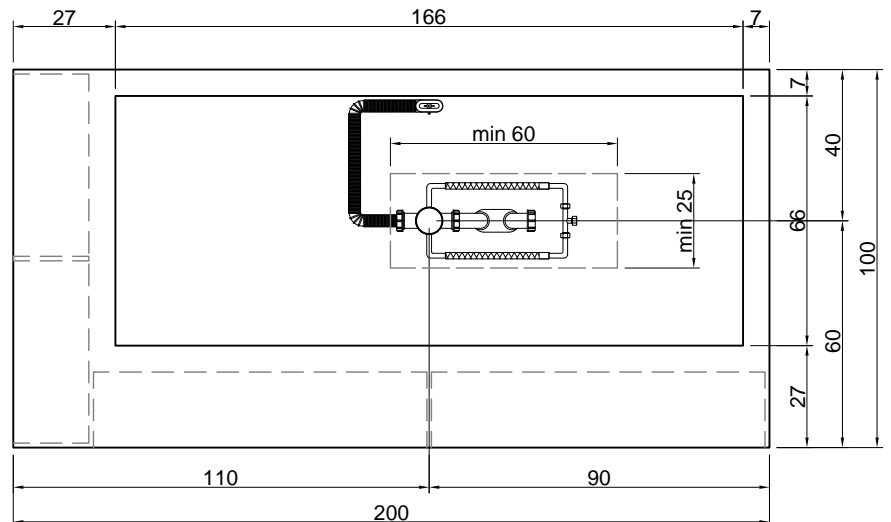

versione sinistra - left version