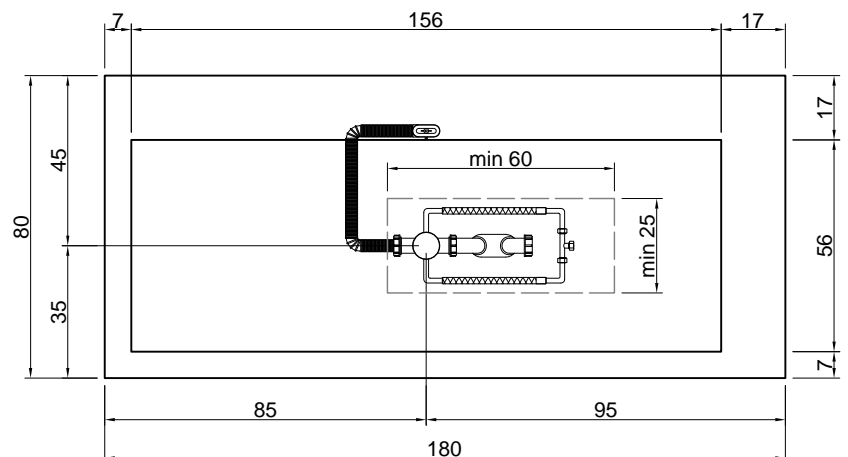

versione destra - right version