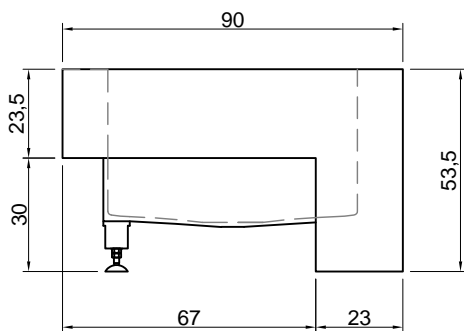

BIBLIO

Articolo: BIBLIO71
Materiale: Corian
Troppopieno: SI
Portata: l/s 0,70
Peso lordo: kg 214 ca.
Peso netto: kg 131 ca.
Dimensione imballo: cm 200 x 100 x 70
Capacità*: l 362 ca.
*Considerando il limite di capienza al troppopieno

Descrizione: Vasca da bagno rettangolare a semincasso frontale in Corian, completa di piedini regolabili e piletta con scarico a pressione klik-clak.

Article: BIBLIO71
Material: Corian
Overflow: YES
Flow rate: l/s 0,70
Gross weight: kg 214 ca.
Net weight: kg 131 ca.
Packing dimensions: cm 200 x 100 x 70
Capacity*: l 362 ca.
*Considering the capacity of water to the overflow

Description: Semi-encased rectangular Corian bathtub complete with regulating feet and drain with pressure plug.