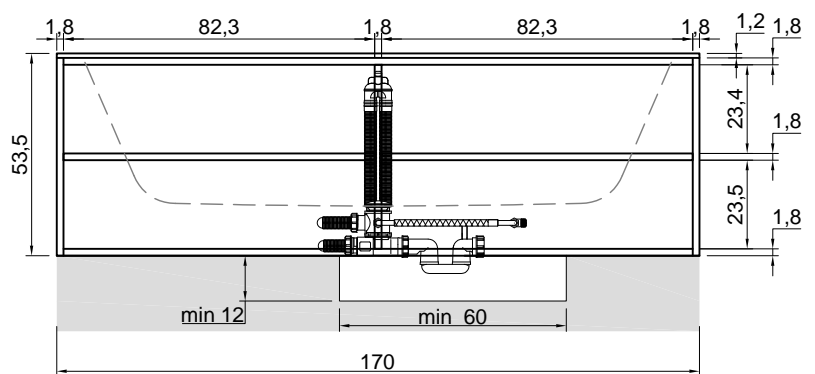

BIBLIO

Articolo: BIBLIO54
Materiale: Corian
Troppopieno: SI
Portata: l/s 0,70
Peso lordo: kg 195 ca.
Peso netto: kg 112 ca.
Dimensione imballo: cm 180 x 100 x 70
Capacità*: l 288 ca.
*Considerando il limite di capienza al troppopieno

Descrizione: Vasca da bagno rettangolare in Corian, con vani a giorno frontali, rivestita su 4 lati con pannelli in multistrato impiallacciati in essenza di legno, completa di piedini regolabili e piletta con scarico a pressione klik-clak.

Article: BIBLIO54
Material: Corian
Overflow: YES
Flow rate: l/s 0,70
Gross weight: kg 195 ca.
Net weight: kg 112 ca.
Packing dimensions: cm 180 x 100 x 70
Capacity*: l 288 ca.
*Considering the capacity of water to the overflow

Description: Rectangular Corian bathtub with front open shelves, covered on 4 sides with plywood panels veneered with wood essence complete with regulating feet and drain with pressure plug.