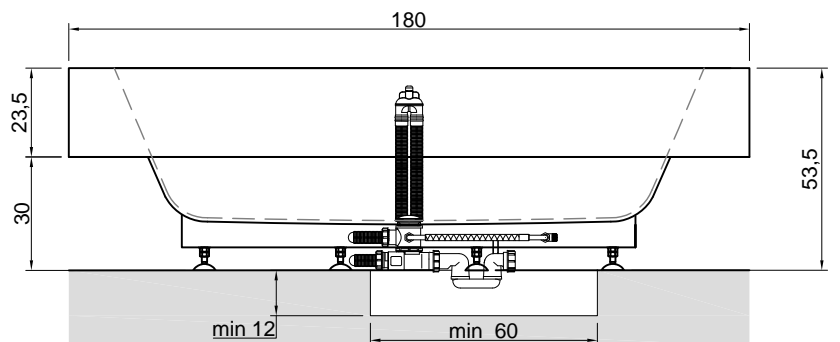

BIBLIO

Articolo: BIBLIO80
Materiale: Corian
Troppopieno: SI
Portata: l/s 0,70
Peso lordo: kg 188 ca.
Peso netto: kg 105 ca.
Dimensione imballo: cm 190 x 90 x 70
Capacità*: l 288 ca.
*Considerando il limite di capienza al troppopieno

Descrizione: Vasca da bagno rettangolare a incasso in Corian, completa di piedini regolabili e piletta con scarico a pressione klik-clak.

Article: BIBLIO80
Material: Corian
Overflow: YES
Flow rate: l/s 0,70
Gross weight: kg 188 ca.
Net weight: kg 105 ca.
Packing dimensions: cm 190 x 90 x 70
Capacity*: l 288 ca.
*Considering the capacity of water to the overflow

Description: Encased rectangular Corian bathtub, complete with regulating feet and drain with pressure plug.