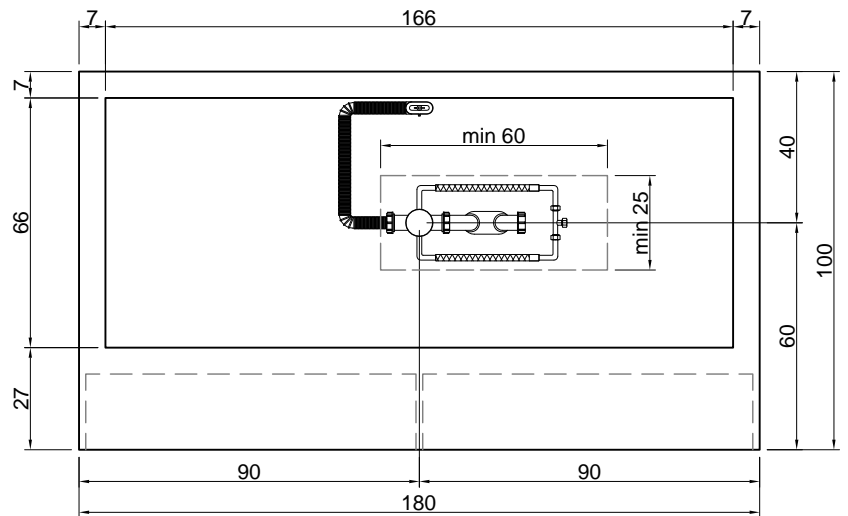

BIBLIO

Articolo: BIBLIO55
Materiale: Corian
Troppopieno: SI
Portata: l/s 0,70
Peso lordo: kg 220 ca.
Peso netto: kg 137 ca.
Dimensione imballo: cm 190 x 110 x 70
Capacità*: l 362 ca.
*Considerando il limite di capienza al troppopieno

Descrizione: Vasca da bagno rettangolare in Corian, con vani a giorno frontali, rivestita su 4 lati con pannelli in multistrato impiallacciati in essenza di legno, completa di piedini regolabili e piletta con scarico a pressione klik-clak.

Article: BIBLIO55
Material: Corian
Overflow: YES
Flow rate: l/s 0,70
Gross weight: kg 220 ca.
Net weight: kg 137 ca.
Packing dimensions: cm 190 x 110 x 70
Capacity*: l 362 ca.
*Considering the capacity of water to the overflow

Description: Rectangular Corian bathtub with front open shelves, covered on 4 sides with plywood panels veneered with wood essence complete with regulating feet and drain with pressure plug.