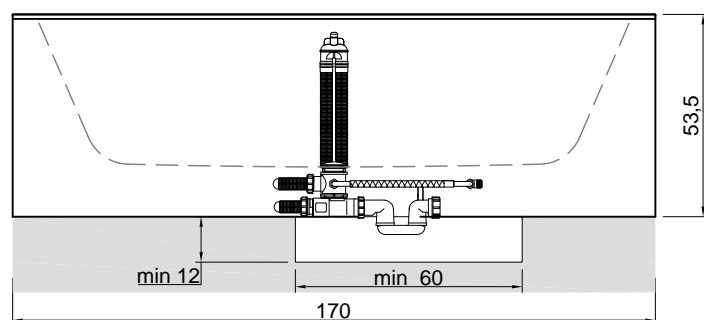

BIBLIO

Articolo: BIBLIO24
Materiale: Corian
Troppo pieno: SI
Portata: l/s 0,70
Peso lordo: kg 192 ca.
Peso netto: kg 109 ca.
Dimensione imballo: cm 180 x 90 x 70
Capacità*: l 288 ca.
*Considerando il limite di capienza al troppo pieno

Descrizione: Vasca da bagno rettangolare in Corian, con bordo per rubinetteria sul retro, rivestita su 4 lati con pannelli multistrato impiallacciati in essenza di legno, completa di piedini regolabili e piletta con scarico a pressione klik-clak.

Article: BIBLIO24
Material: Corian
Overflow: YES
Flow rate: l/s 0,70
Gross weight: kg 192 ca.
Net weight: kg 109 ca.
Packing dimensions: cm 180 x 90 x 70
Capacity*: l 288 ca.
*Considering the capacity of water to the overflow

Description: Rectangular Corian bathtub with back rim for tap mounting, covered on 4 sides with plywood panels veneered with wood essence complete with regulating feet and drain with pressure plug.