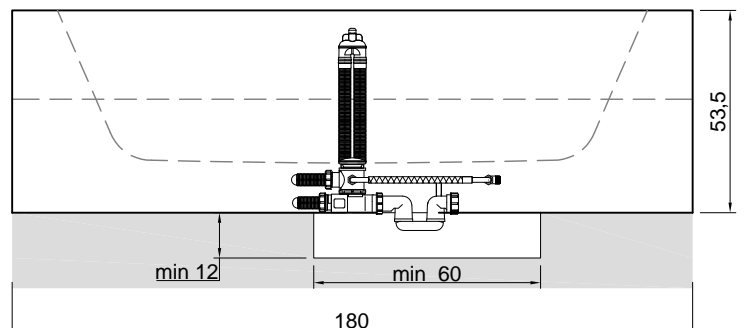

BIBLIO

Articolo: BIBLIO70

Materiale: Corian

Troppopieno: SI

Portata: l/s 0,70

Peso lordo: kg 201 ca.

Peso netto: kg 118 ca.

Dimensione imballo: cm 190 x 90 x 70

Capacità*: l 288 ca.

*Considerando il limite di capienza al troppopieno

Descrizione: Vasca da bagno rettangolare a semincasso frontale in Corian, completa di piedini regolabili e piletta con scarico a pressione klik-clak.

Article: BIBLIO70

Material: Corian

Overflow: YES

Flow rate: l/s 0,70

Gross weight: kg 201 ca.

Net weight: kg 118 ca.

Packing dimensions: cm 190 x 90 x 70

Capacity*: l 288 ca.

*Considering the capacity of water to the overflow

Description: Semi-encased rectangular Corian bathtub complete with regulating feet and drain with pressure plug.