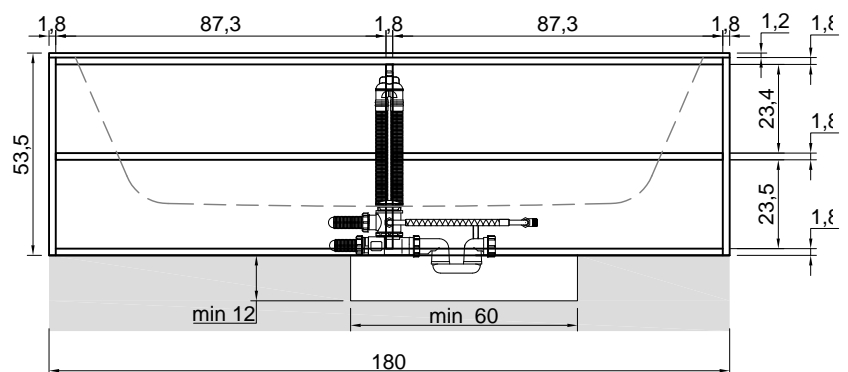

BIBLIO

Articolo: BIBLIO55
Materiale: Corian
Troppopieno: SI
Portata: l/s 0,70
Peso lordo: kg 220 ca.
Peso netto: kg 137 ca.
Dimensione imballo: cm 190 x 110 x 70
Capacità*: l 362 ca.
*Considerando il limite di capienza al troppopieno

Descrizione: Vasca da bagno rettangolare in Corian, con vani a giorno frontali, rivestita su 4 lati con pannelli in multistrato impiallacciati in essenza di legno, completa di piedini regolabili e piletta con scarico a pressione klik-clak.

Article: BIBLIO55
Material: Corian
Overflow: YES
Flow rate: l/s 0,70
Gross weight: kg 220 ca.
Net weight: kg 137 ca.
Packing dimensions: cm 190 x 110 x 70
Capacity*: l 362 ca.
*Considering the capacity of water to the overflow

Description: Rectangular Corian bathtub with front open shelves, covered on 4 sides with plywood panels veneered with wood essence complete with regulating feet and drain with pressure plug.