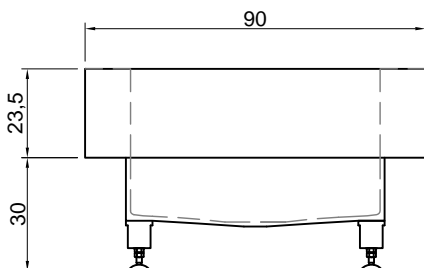

BIBLIO

Articolo: BIBLIO81
Materiale: Corian
Troppopieno: SI
Portata: l/s 0,70
Peso lordo: kg 204 ca.
Peso netto: kg 121 ca.
Dimensione imballo: cm 200 x 100 x 70
Capacità: l 362 ca.
*Considerando il limite di capienza al troppopieno

Descrizione: Vasca da bagno rettangolare a incasso in Corian, completa di piedini regolabili e piletta con scarico a pressione clik-clak.

Article: BIBLIO81
Material: Corian
Overflow: YES
Flow rate: l/s 0,70
Gross weight: kg 204 ca.
Net weight: kg 121 ca.
Packing dimensions: cm 200 x 100 x 70
Capacity: l 362 ca.
*Considering the capacity of water to the overflow

Description: Encased rectangular Corian bathtub, complete with regulating feet and drain with pressure plug.