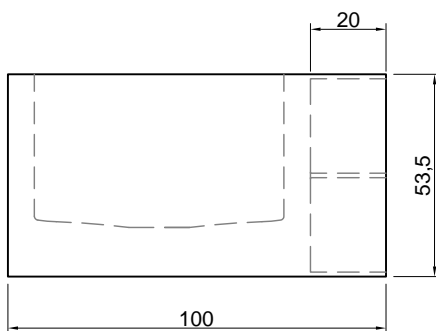

BIBLIO

Articolo: BIBLIO53
Materiale: Corian
Troppopieno: SI
Portata: l/s 0,70
Peso lordo: kg 216 ca.
Peso netto: kg 133 ca.
Dimensione imballo: cm 190 x 110 x 70
Capacità*: l 362 ca.
*Considerando il limite di capienza al troppopieno

Descrizione: Vasca da bagno rettangolare in Corian, con vani a giorno frontali, completa di piedini regolabili e piletta con scarico a pressione klik-clak.

Article: BIBLIO53
Material: Corian
Overflow: YES
Flow rate: l/s 0,70
Gross weight: kg 216 ca.
Net weight: kg 133 ca.
Packing dimensions: cm 190 x 110 x 70
Capacity*: l 362 ca.
*Considering the capacity of water to the overflow

Description: Rectangular Corian bathtub with front open shelves, complete with regulating feet and drain with pressure plug.