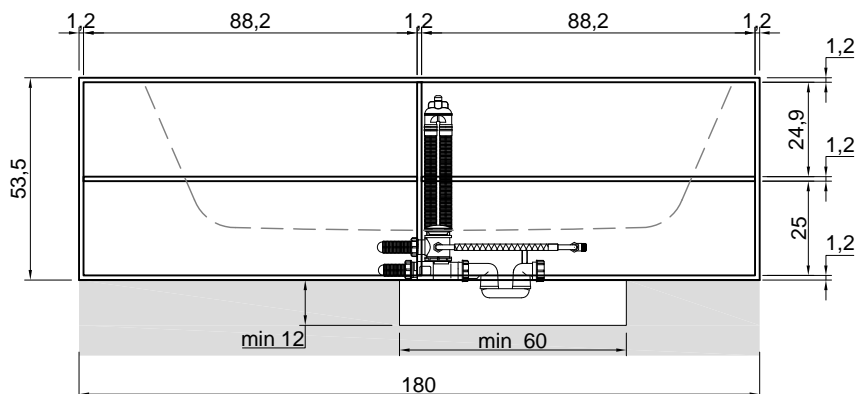

versione sinistra - left version