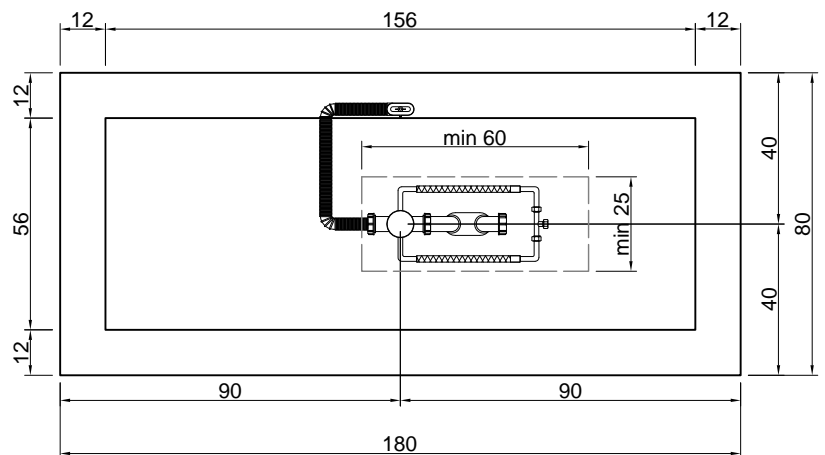

BIBLIO

Articolo: BIBLIO70

Materiale: Corian

Troppopieno: SI

Portata: l/s 0,70

Peso lordo: kg 201 ca.

Peso netto: kg 118 ca.

Dimensione imballo: cm 190 x 90 x 70

Capacità*: l 288 ca.

*Considerando il limite di capienza al troppopieno

Descrizione: Vasca da bagno rettangolare a semincasso frontale in Corian, completa di piedini regolabili e piletta con scarico a pressione klik-clak.

Article: BIBLIO70

Material: Corian

Overflow: YES

Flow rate: l/s 0,70

Gross weight: kg 201 ca.

Net weight: kg 118 ca.

Packing dimensions: cm 190 x 90 x 70

Capacity*: l 288 ca.

*Considering the capacity of water to the overflow

Description: Semi-encased rectangular Corian bathtub complete with regulating feet and drain with pressure plug.