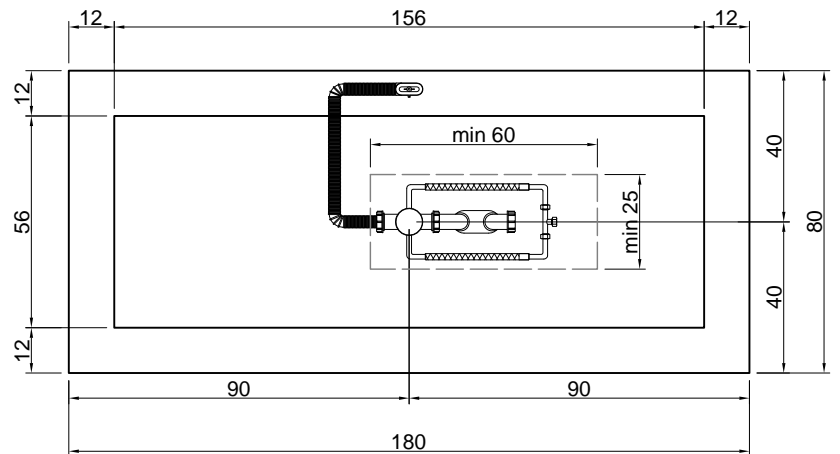

BIBLIO

Articolo: BIBLIO80
Materiale: Corian
Troppopieno: SI
Portata: l/s 0,70
Peso lordo: kg 188 ca.
Peso netto: kg 105 ca.
Dimensione imballo: cm 190 x 90 x 70
Capacità*: l 288 ca.
*Considerando il limite di capienza al troppopieno

Descrizione: Vasca da bagno rettangolare a incasso in Corian, completa di piedini regolabili e piletta con scarico a pressione klik-clak.

Article: BIBLIO80
Material: Corian
Overflow: YES
Flow rate: l/s 0,70
Gross weight: kg 188 ca.
Net weight: kg 105 ca.
Packing dimensions: cm 190 x 90 x 70
Capacity*: l 288 ca.
*Considering the capacity of water to the overflow

Description: Encased rectangular Corian bathtub, complete with regulating feet and drain with pressure plug.