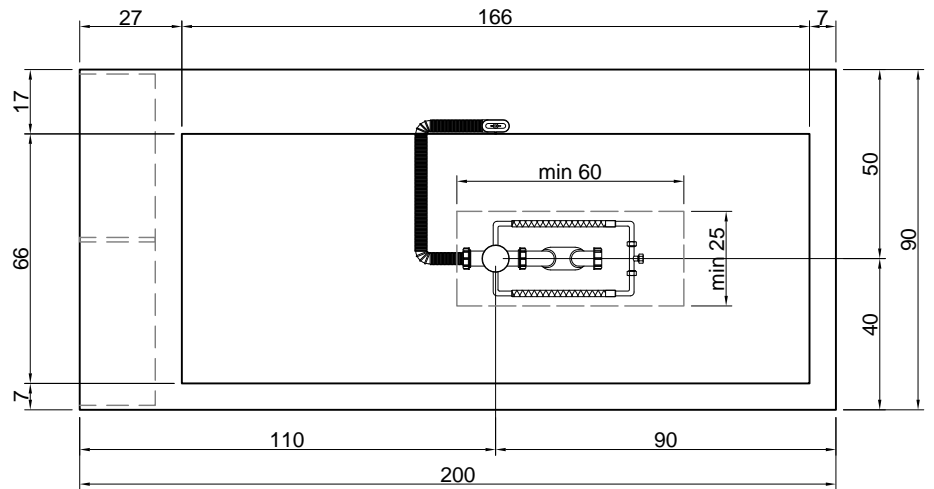

versione sinistra - left version