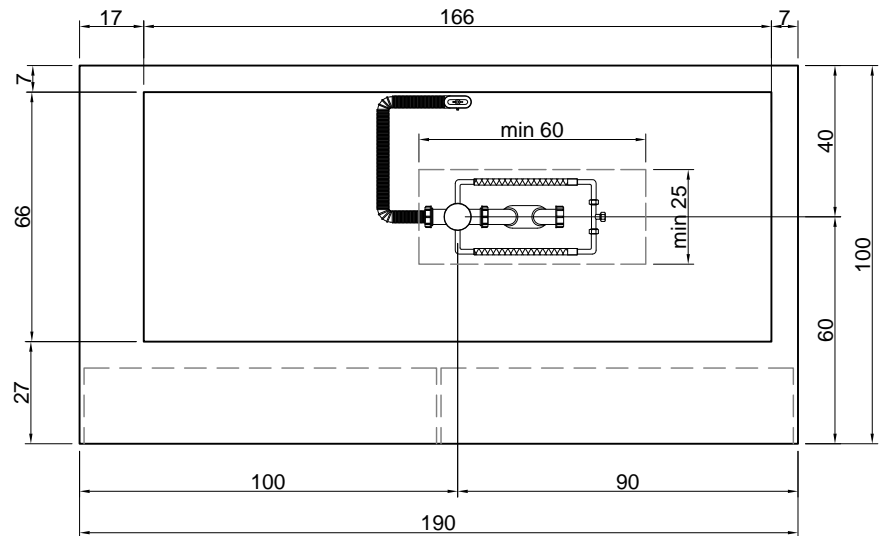

versione sinistra - left version