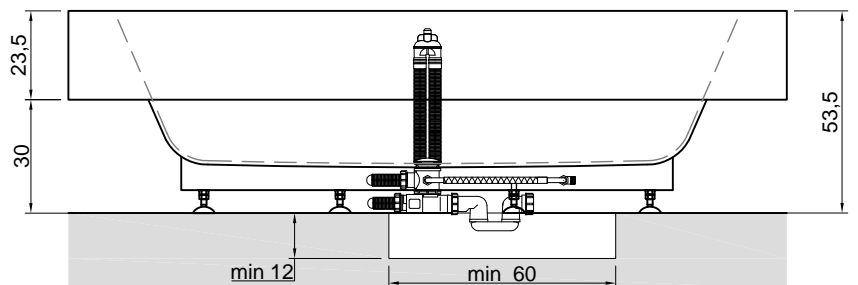

BIBLIO

Articolo: BIBLIO81
Materiale: Corian
Troppopieno: SI
Portata: l/s 0,70
Peso lordo: kg 204 ca.
Peso netto: kg 121 ca.
Dimensione imballo: cm 200 x 100 x 70
Capacità: l 362 ca.
*Considerando il limite di capienza al troppopieno

Descrizione: Vasca da bagno rettangolare a incasso in Corian, completa di piedini regolabili e piletta con scarico a pressione clik-clak.

Article: BIBLIO81
Material: Corian
Overflow: YES
Flow rate: l/s 0,70
Gross weight: kg 204 ca.
Net weight: kg 121 ca.
Packing dimensions: cm 200 x 100 x 70
Capacity: l 362 ca.
*Considering the capacity of water to the overflow

Description: Encased rectangular Corian bathtub, complete with regulating feet and drain with pressure plug.