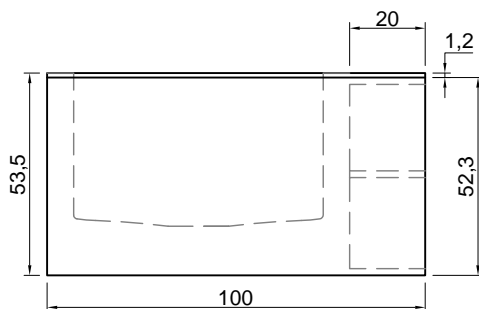

BIBLIO

Articolo: BIBLIO55
Materiale: Corian
Troppopieno: SI
Portata: l/s 0,70
Peso lordo: kg 220 ca.
Peso netto: kg 137 ca.
Dimensione imballo: cm 190 x 110 x 70
Capacità*: l 362 ca.
*Considerando il limite di capienza al troppopieno

Descrizione: Vasca da bagno rettangolare in Corian, con vani a giorno frontali, rivestita su 4 lati con pannelli in multistrato impiallacciati in essenza di legno, completa di piedini regolabili e piletta con scarico a pressione klik-clak.

Article: BIBLIO55
Material: Corian
Overflow: YES
Flow rate: l/s 0,70
Gross weight: kg 220 ca.
Net weight: kg 137 ca.
Packing dimensions: cm 190 x 110 x 70
Capacity*: l 362 ca.
*Considering the capacity of water to the overflow

Description: Rectangular Corian bathtub with front open shelves, covered on 4 sides with plywood panels veneered with wood essence complete with regulating feet and drain with pressure plug.