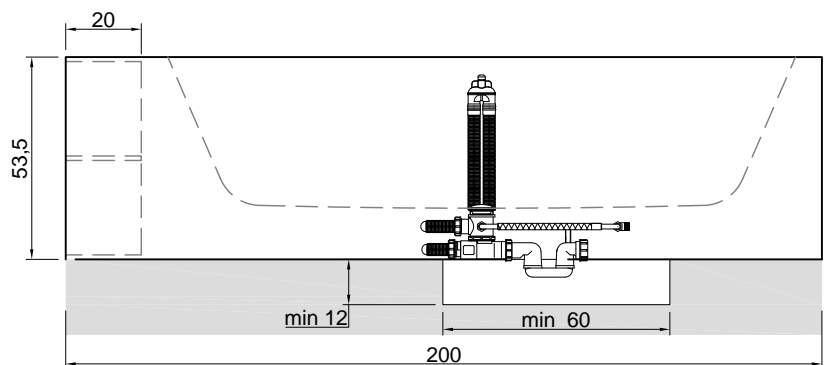

versione sinistra - left version