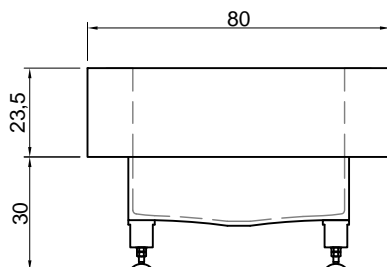

BIBLIO

Articolo: BIBLIO80
Materiale: Corian
Troppopieno: SI
Portata: l/s 0,70
Peso lordo: kg 188 ca.
Peso netto: kg 105 ca.
Dimensione imballo: cm 190 x 90 x 70
Capacità*: l 288 ca.
*Considerando il limite di capienza al troppopieno

Descrizione: Vasca da bagno rettangolare a incasso in Corian, completa di piedini regolabili e piletta con scarico a pressione klik-clak.

Article: BIBLIO80
Material: Corian
Overflow: YES
Flow rate: l/s 0,70
Gross weight: kg 188 ca.
Net weight: kg 105 ca.
Packing dimensions: cm 190 x 90 x 70
Capacity*: l 288 ca.
*Considering the capacity of water to the overflow

Description: Encased rectangular Corian bathtub, complete with regulating feet and drain with pressure plug.