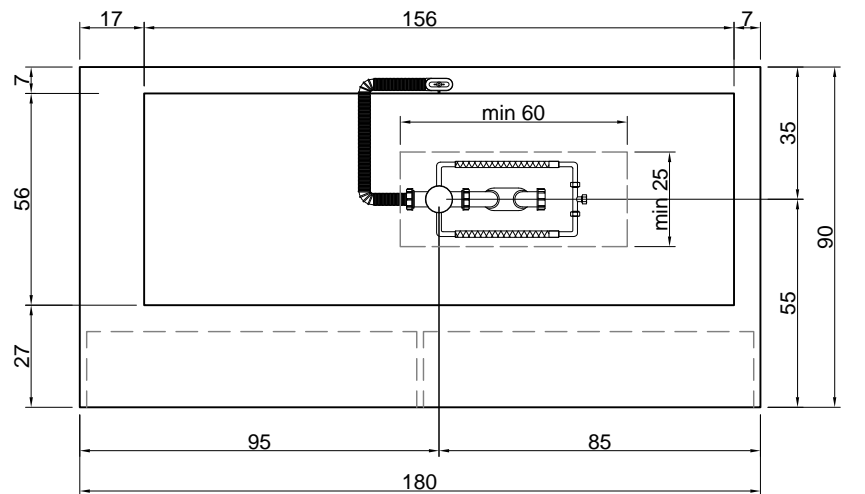

versione sinistra - left version