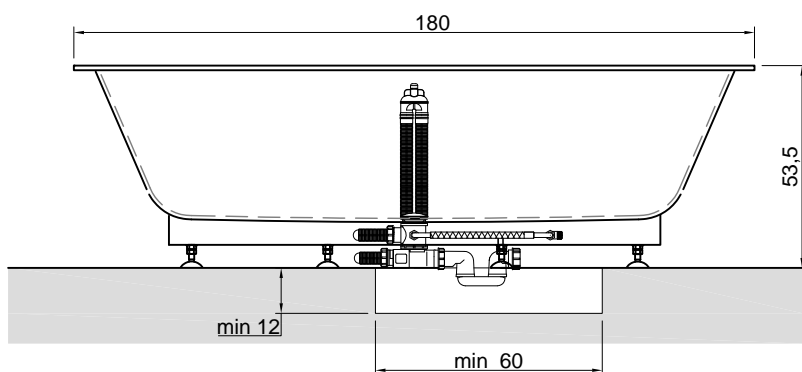

BIBLIO

Articolo: BIBLIO11

Materiale: Corian

Troppopieno: SI

Portata: l/s 0,70

Peso lordo: kg 164 ca.

Peso netto: kg 82 ca.

Dimensione imballo: cm 180 x 90 x 70

Capacità: l 362 ca.

*Considerando il limite di capienza al troppopieno

Descrizione: Vasca da bagno rettangolare da incasso in Corian, completa di piedini regolabili e piletta con scarico a pressione clik-clak.

Article: BIBLIO11

Material: Corian

Overflow: YES

Flow rate: l/s 0,70

Gross weight: kg 164 ca.

Net weight: kg 82 ca.

Packing dimensions: cm 180 x 90 x 70

Capacity: l 362 ca.

*Considering the capacity of water to the overflow

Description: Encased rectangular Corian bathtub, complete with regulating feet and drain with pressure plug.