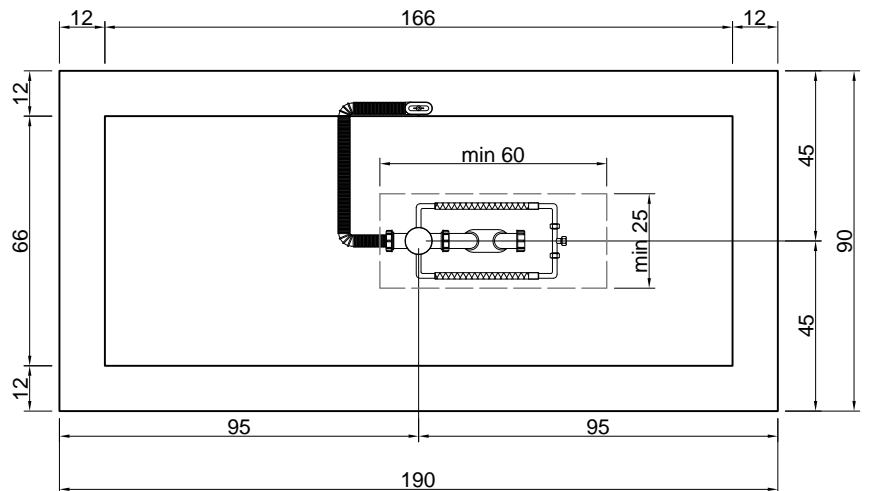

BIBLIO

Articolo: BIBLIO71
Materiale: Corian
Troppopieno: SI
Portata: l/s 0,70
Peso lordo: kg 214 ca.
Peso netto: kg 131 ca.
Dimensione imballo: cm 200 x 100 x 70
Capacità*: l 362 ca.
*Considerando il limite di capienza al troppopieno

Descrizione: Vasca da bagno rettangolare a semincasso frontale in Corian, completa di piedini regolabili e piletta con scarico a pressione klik-clak.

Article: BIBLIO71
Material: Corian
Overflow: YES
Flow rate: l/s 0,70
Gross weight: kg 214 ca.
Net weight: kg 131 ca.
Packing dimensions: cm 200 x 100 x 70
Capacity*: l 362 ca.
*Considering the capacity of water to the overflow

Description: Semi-encased rectangular Corian bathtub complete with regulating feet and drain with pressure plug.