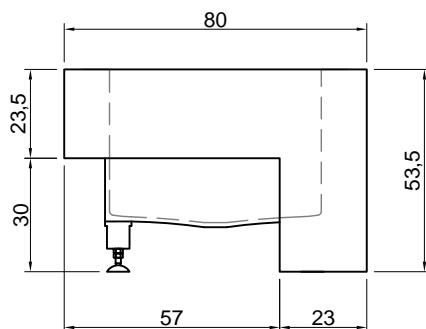

BIBLIO

Articolo: BIBLIO70

Materiale: Corian

Troppopieno: SI

Portata: l/s 0,70

Peso lordo: kg 201 ca.

Peso netto: kg 118 ca.

Dimensione imballo: cm 190 x 90 x 70

Capacità*: l 288 ca.

*Considerando il limite di capienza al troppopieno

Descrizione: Vasca da bagno rettangolare a semincasso frontale in Corian, completa di piedini regolabili e piletta con scarico a pressione klik-clak.

Article: BIBLIO70

Material: Corian

Overflow: YES

Flow rate: l/s 0,70

Gross weight: kg 201 ca.

Net weight: kg 118 ca.

Packing dimensions: cm 190 x 90 x 70

Capacity*: l 288 ca.

*Considering the capacity of water to the overflow

Description: Semi-encased rectangular Corian bathtub complete with regulating feet and drain with pressure plug.