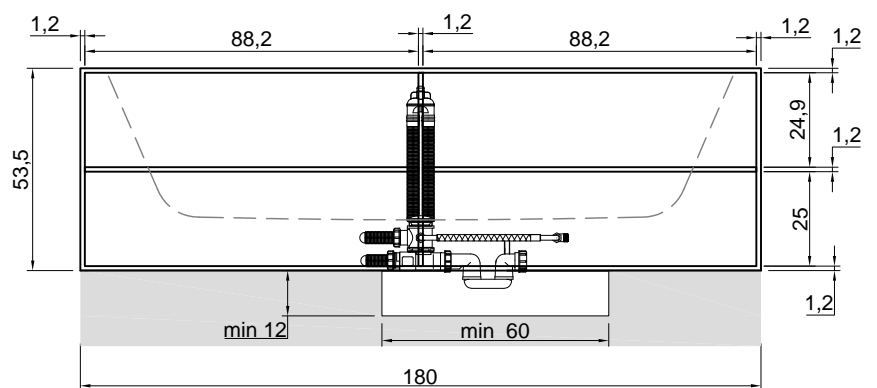

BIBLIO

Articolo: BIBLIO53
Materiale: Corian
Troppopieno: SI
Portata: l/s 0,70
Peso lordo: kg 216 ca.
Peso netto: kg 133 ca.
Dimensione imballo: cm 190 x 110 x 70
Capacità*: l 362 ca.
*Considerando il limite di capienza al troppopieno

Descrizione: Vasca da bagno rettangolare in Corian, con vani a giorno frontali, completa di piedini regolabili e piletta con scarico a pressione klik-clak.

Article: BIBLIO53
Material: Corian
Overflow: YES
Flow rate: l/s 0,70
Gross weight: kg 216 ca.
Net weight: kg 133 ca.
Packing dimensions: cm 190 x 110 x 70
Capacity*: l 362 ca.
*Considering the capacity of water to the overflow

Description: Rectangular Corian bathtub with front open shelves, complete with regulating feet and drain with pressure plug.