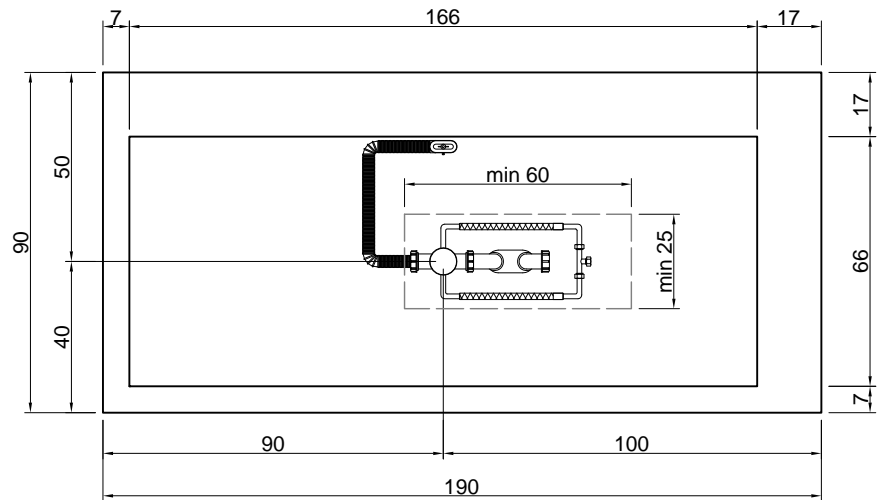

versione destra - right version