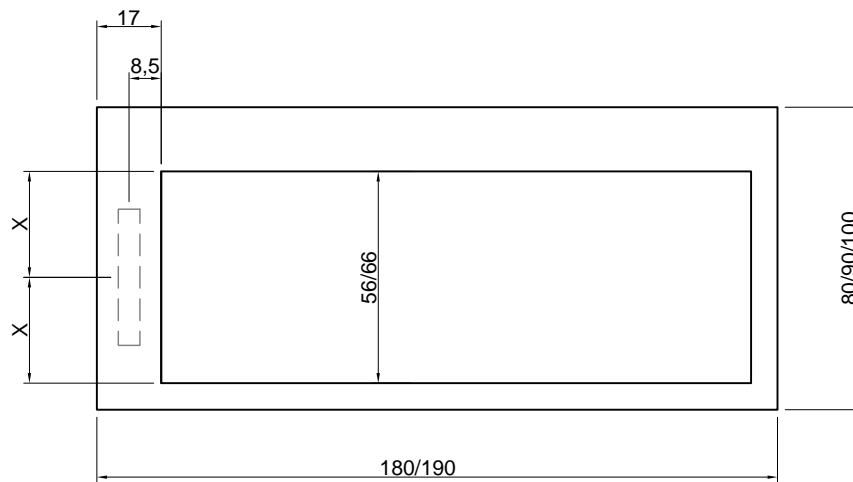

Vista dall'alto del posizionamento del rubinetto sul bordo da 17 cm lato corto vasca degli artt. BK701, BK702, AY701SA, AY701LU, AY702SA, AY702LU.

Top view of tap position on border 17 cm long side options A - B of art. BK701, BK702, AY701SA, AY701LU, AY702SA, AY702LU.