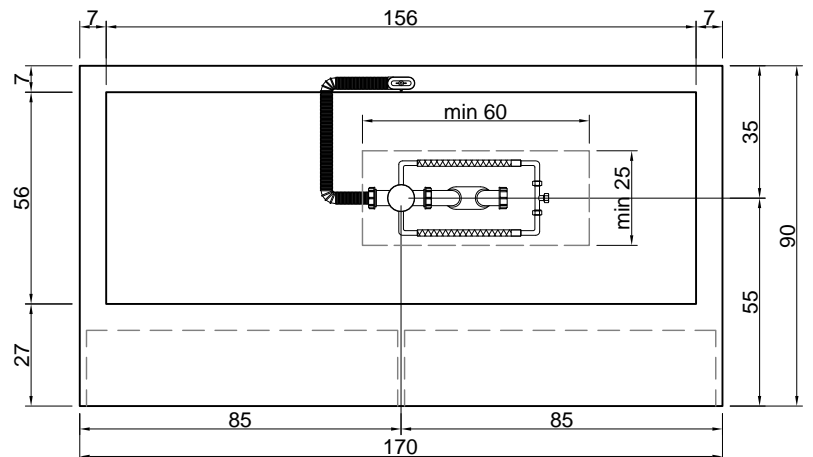

BIBLIO

Articolo: BIBLIO54
Materiale: Corian
Troppopieno: SI
Portata: l/s 0,70
Peso lordo: kg 195 ca.
Peso netto: kg 112 ca.
Dimensione imballo: cm 180 x 100 x 70
Capacità*: l 288 ca.
*Considerando il limite di capienza al troppopieno

Descrizione: Vasca da bagno rettangolare in Corian, con vani a giorno frontali, rivestita su 4 lati con pannelli in multistrato impiallacciati in essenza di legno, completa di piedini regolabili e piletta con scarico a pressione klik-clak.

Article: BIBLIO54
Material: Corian
Overflow: YES
Flow rate: l/s 0,70
Gross weight: kg 195 ca.
Net weight: kg 112 ca.
Packing dimensions: cm 180 x 100 x 70
Capacity*: l 288 ca.
*Considering the capacity of water to the overflow

Description: Rectangular Corian bathtub with front open shelves, covered on 4 sides with plywood panels veneered with wood essence complete with regulating feet and drain with pressure plug.