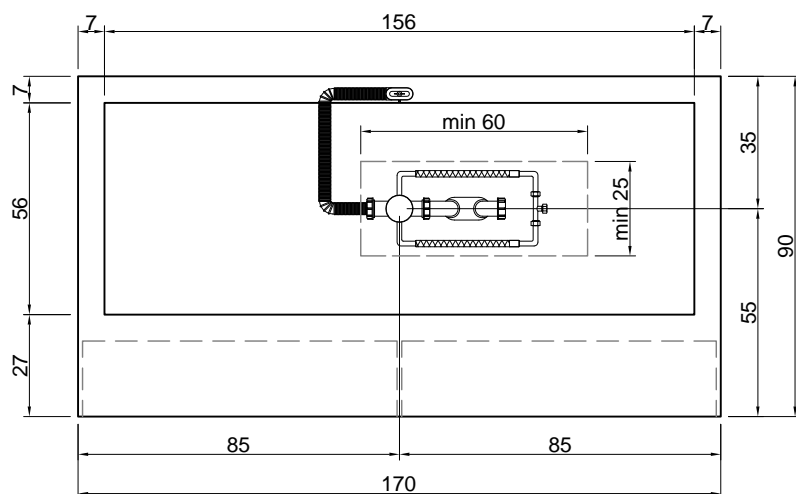

BIBLIO

Articolo: BIBLIO52
Materiale: Corian
Troppopieno: SI
Portata: l/s 0,70
Peso lordo: kg 211 ca.
Peso netto: kg 128 ca.
Dimensione imballo: cm 180 x 104 x 70
Capacità*: l 288 ca.
*Considerando il limite di capienza al troppopieno

Descrizione: Vasca da bagno rettangolare in Corian, con vani a giorno frontali, completa di piedini regolabili e piletta con scarico a pressione klik-clak.

Article: BIBLIO52
Material: Corian
Overflow: YES
Flow rate: l/s 0,70
Gross weight: kg 211 ca.
Net weight: kg 128 ca.
Packing dimensions: cm 180 x 104 x 70
Capacity*: l 288 ca.
*Considering the capacity of water to the overflow

Description: Rectangular Corian bathtub with front open shelves, complete with regulating feet and drain with pressure plug.