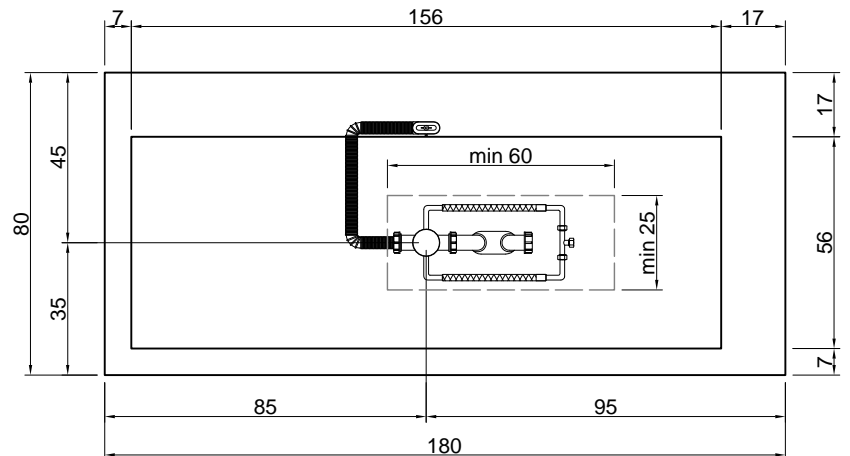

versione destra - right version