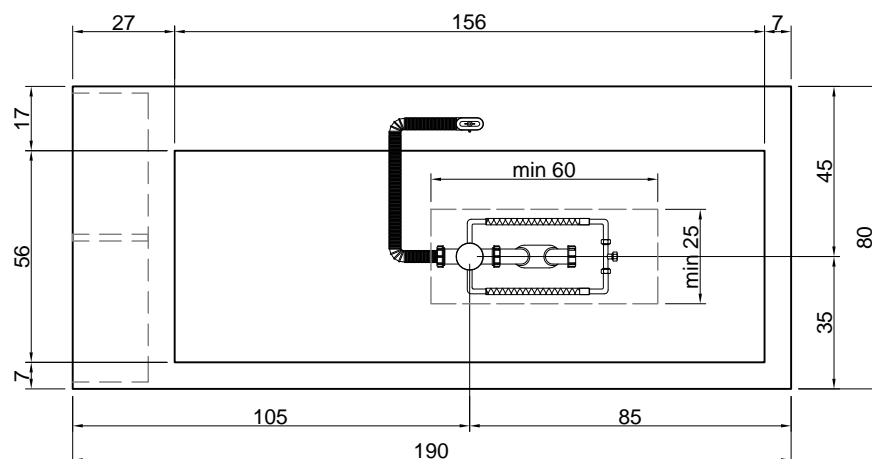

versione sinistra - left version