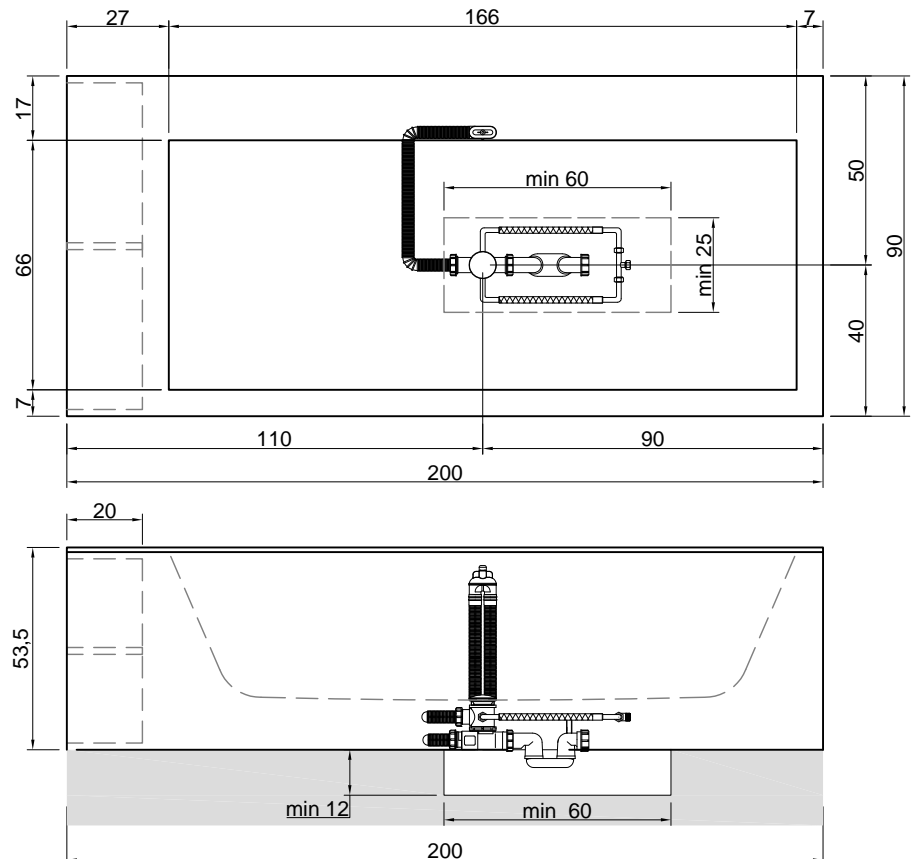

versione sinistra - left version