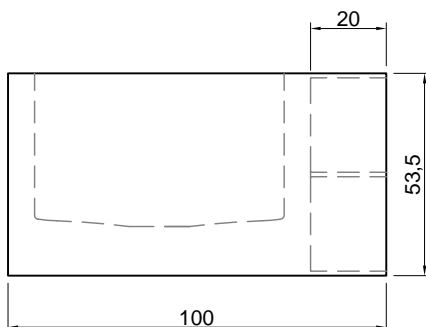

versione sinistra - left version