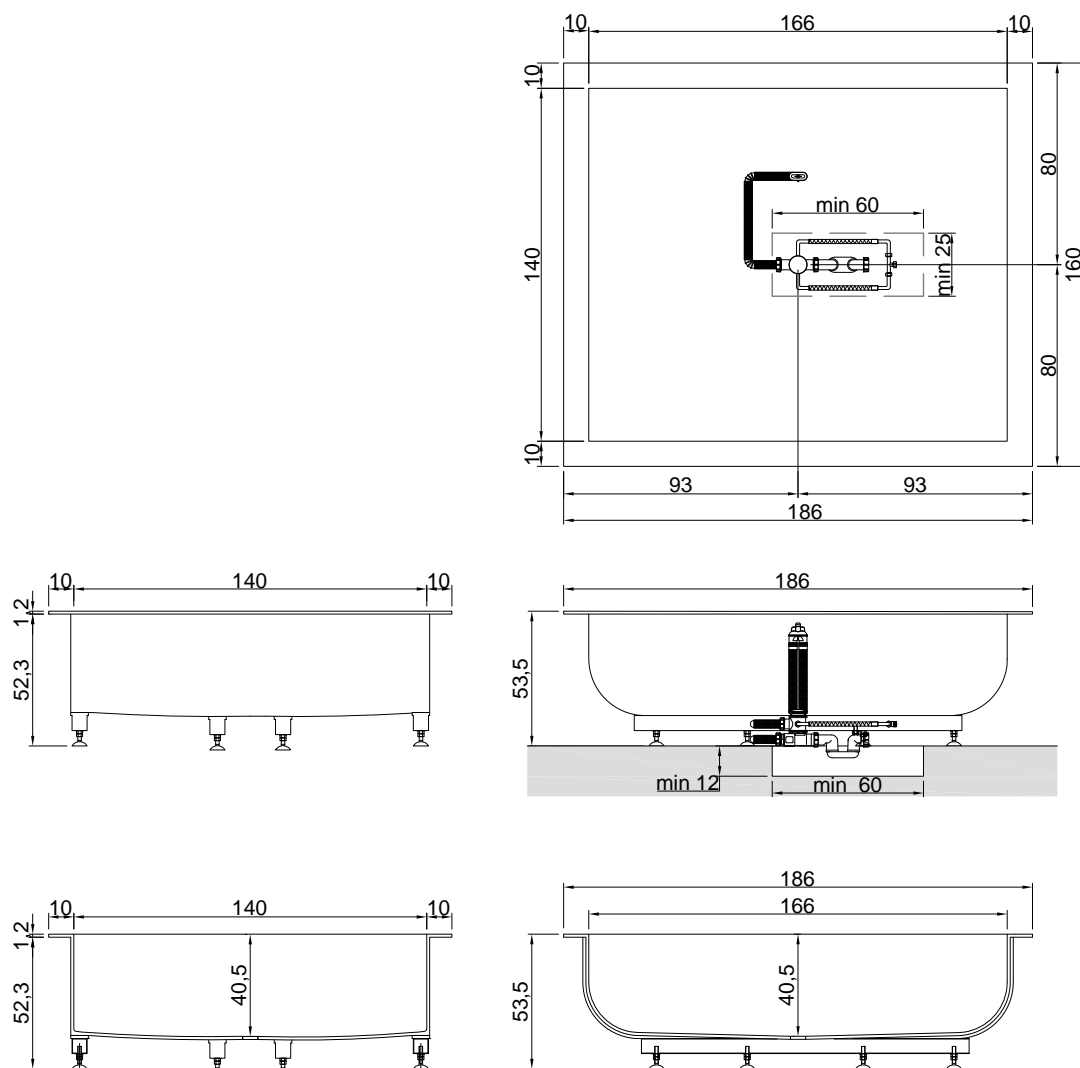

BIBLIO

Articolo: BIBLIOXL
Materiale: Corian
Troppopieno: SI
Portata: l/s 0,70
Peso lordo: kg 283 ca.
Peso netto: kg 153 ca.
Dimensione imballo: cm 200 x 175 x 60
Capacità*: l 767 ca.
*Considerando il limite di capienza al troppopieno

Descrizione: Vasca da bagno rettangolare a incasso in Corian, completa di piedini regolabili e piletta con scarico a pressione klik-clak.

Article: BIBLIOXL
Material: Corian
Overflow: YES
Flow rate: l/s 0,70
Gross weight: kg 283 ca.
Net weight: kg 153 ca.
Packing dimensions: cm 200 x 175 x 60
Capacity*: l 767 ca.
*Considering the capacity of water to the overflow

Description: Encased rectangular Corian bathtub, complete with regulating feet and drain with pressure plug.