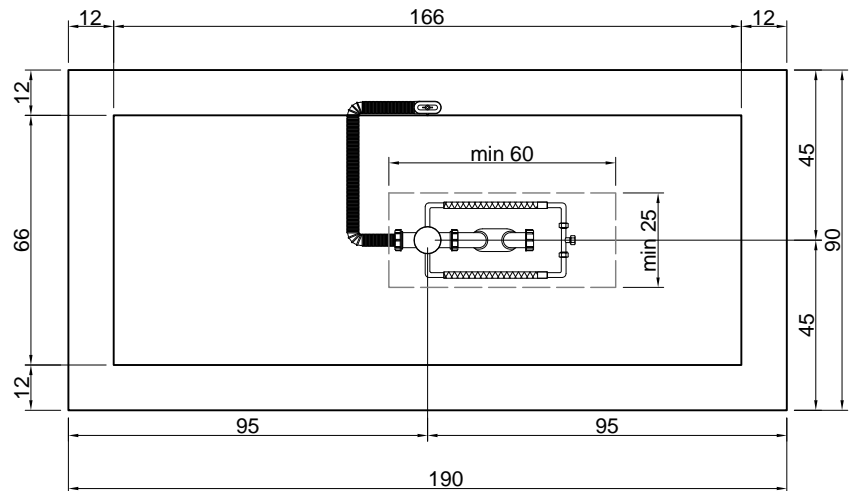

BIBLIO

Articolo: BIBLIO81
Materiale: Corian
Troppopieno: SI
Portata: l/s 0,70
Peso lordo: kg 204 ca.
Peso netto: kg 121 ca.
Dimensione imballo: cm 200 x 100 x 70
Capacità: l 362 ca.
*Considerando il limite di capienza al troppopieno

Descrizione: Vasca da bagno rettangolare a incasso in Corian, completa di piedini regolabili e piletta con scarico a pressione clik-clak.

Article: BIBLIO81
Material: Corian
Overflow: YES
Flow rate: l/s 0,70
Gross weight: kg 204 ca.
Net weight: kg 121 ca.
Packing dimensions: cm 200 x 100 x 70
Capacity: l 362 ca.
*Considering the capacity of water to the overflow

Description: Encased rectangular Corian bathtub, complete with regulating feet and drain with pressure plug.