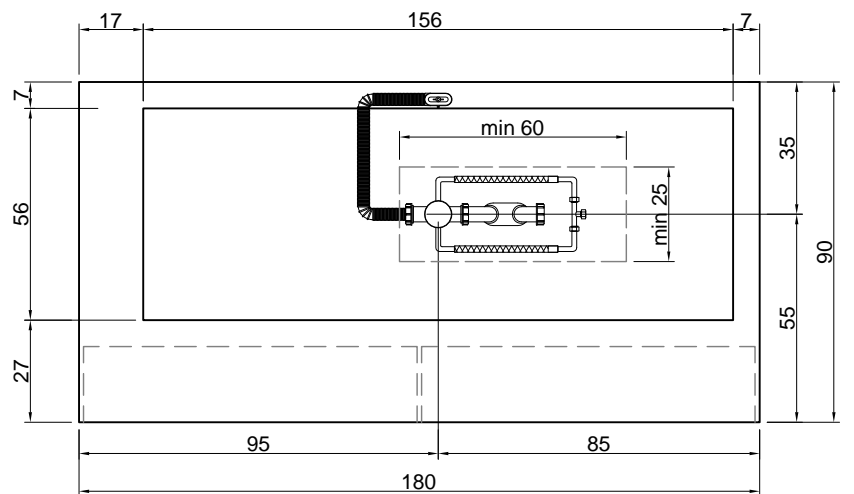

versione sinistra - left version