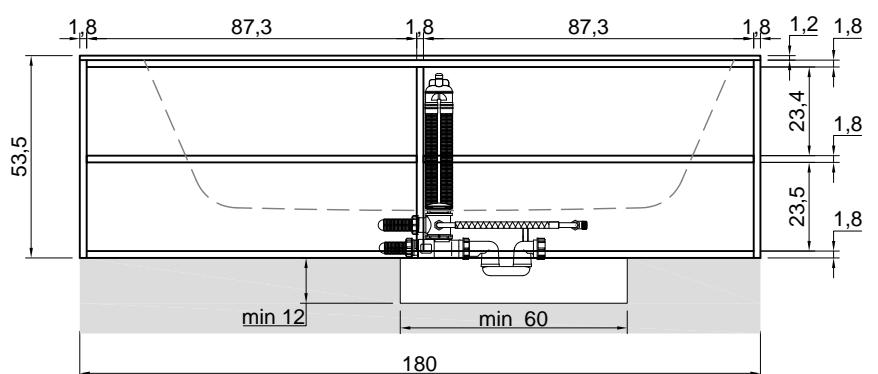

versione sinistra - left version