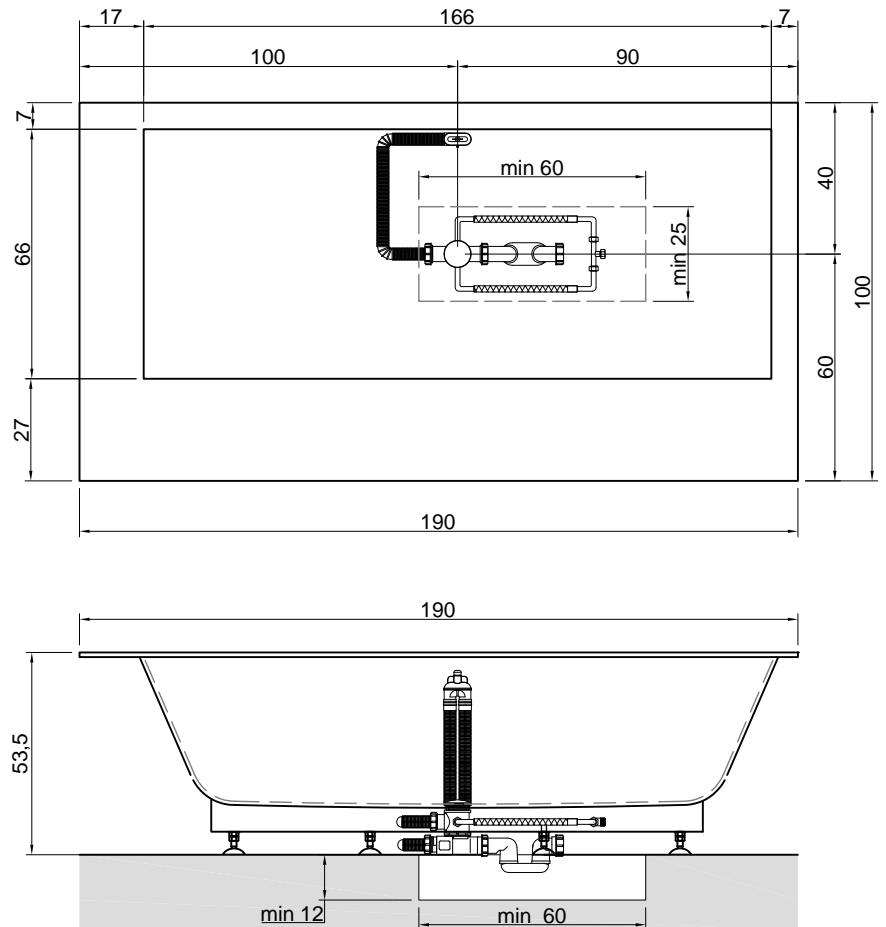

versione sinistra - left version