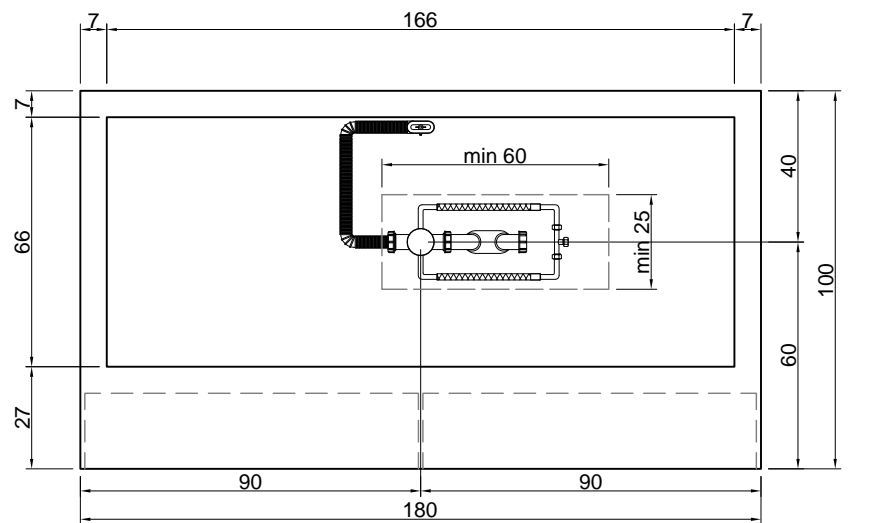

BIBLIO

Articolo: BIBLIO53
Materiale: Corian
Troppopieno: SI
Portata: l/s 0,70
Peso lordo: kg 216 ca.
Peso netto: kg 133 ca.
Dimensione imballo: cm 190 x 110 x 70
Capacità*: l 362 ca.
*Considerando il limite di capienza al troppopieno

Descrizione: Vasca da bagno rettangolare in Corian, con vani a giorno frontali, completa di piedini regolabili e piletta con scarico a pressione klik-clak.

Article: BIBLIO53
Material: Corian
Overflow: YES
Flow rate: l/s 0,70
Gross weight: kg 216 ca.
Net weight: kg 133 ca.
Packing dimensions: cm 190 x 110 x 70
Capacity*: l 362 ca.
*Considering the capacity of water to the overflow

Description: Rectangular Corian bathtub with front open shelves, complete with regulating feet and drain with pressure plug.