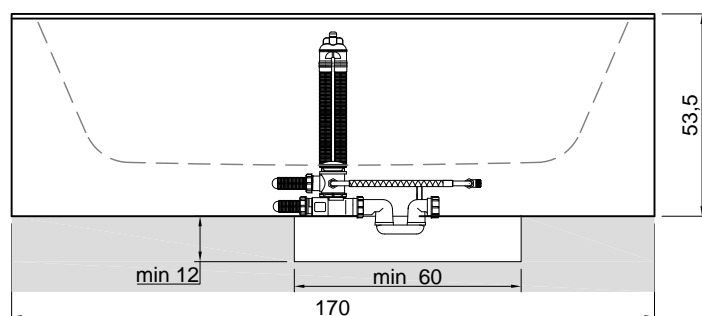

BIBLIO

Articolo: BIBLIO14

Materiale: Corian

Troppopieno: SI

Portata: l/s 0,70

Peso lordo: kg 189 ca.

Peso netto: kg 106 ca.

Dimensione imballo: cm 180 x 80 x 70

Capacità*: l 288 ca.

*Considerando il limite di capienza al troppopieno

Descrizione: Vasca da bagno rettangolare in Corian, rivestita su 4 lati con pannelli multistrato impiallacciati in essenza di legno, completa di piedini regolabili e piletta con scarico a pressione klik-clak.

Article: BIBLIO14

Material: Corian

Overflow: YES

Flow rate: l/s 0,70

Gross weight: kg 189 ca.

Net weight: kg 106 ca.

Packing dimensions: cm 180 x 80 x 70

Capacity*: l 288 ca.

*Considering the capacity of water to the overflow

Description: Rectangular Corian bathtub, covered on 4 sides with plywood panels veneered with wood essence complete with regulating feet and drain with pressure plug.