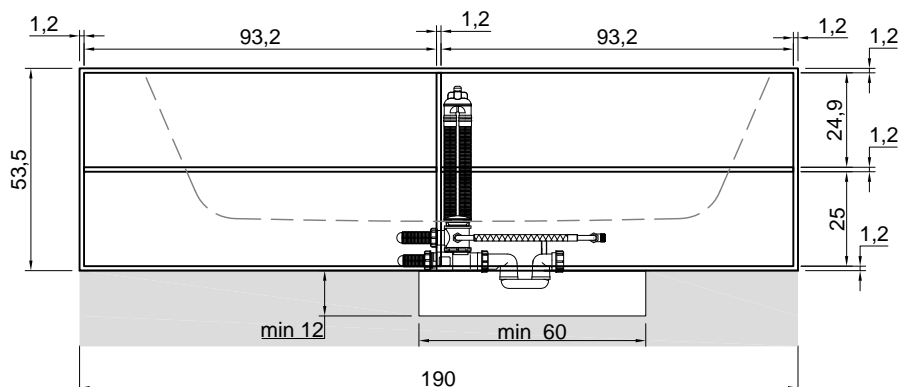

versione sinistra - left version