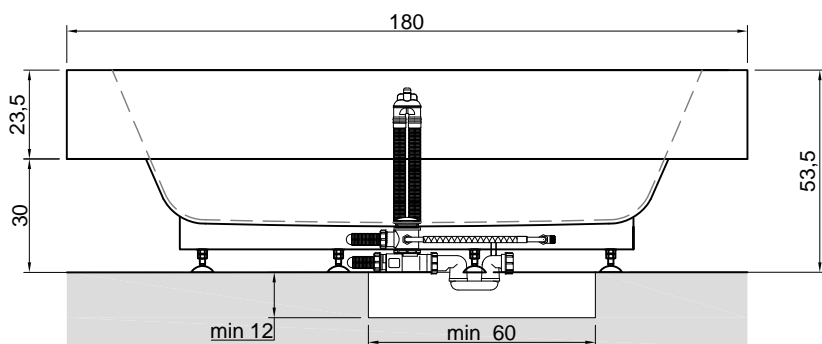

BIBLIO

Articolo: BIBLIO80

Materiale: Corian

Troppopieno: SI

Portata: l/s 0,70

Peso lordo: kg 188 ca.

Peso netto: kg 105 ca.

Dimensione imballo: cm 190 x 90 x 70

Capacità*: l 288 ca.

*Considerando il limite di capienza al troppopieno

Descrizione: Vasca da bagno rettangolare a incasso in Corian, completa di piedini regolabili e piletta con scarico a pressione klik-clak.

Article: BIBLIO80

Material: Corian

Overflow: YES

Flow rate: l/s 0,70

Gross weight: kg 188 ca.

Net weight: kg 105 ca.

Packing dimensions: cm 190 x 90 x 70

Capacity*: l 288 ca.

*Considering the capacity of water to the overflow

Description: Encased rectangular Corian bathtub, complete with regulating feet and drain with pressure plug.