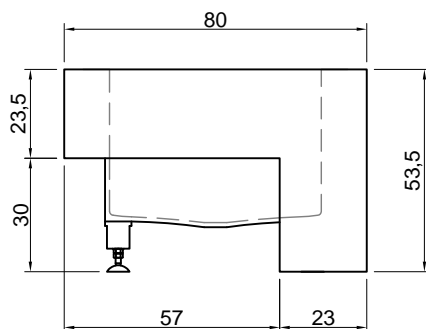

BIBLIO

Articolo: BIBLIO70
Materiale: Corian
Troppopieno: SI
Portata: l/s 0,70
Peso lordo: kg 201 ca.
Peso netto: kg 118 ca.
Dimensione imballo: cm 190 x 90 x 70
Capacità*: l 288 ca.
*Considerando il limite di capienza al troppopieno

Descrizione: Vasca da bagno rettangolare a semincasso frontale in Corian, completa di piedini regolabili e piletta con scarico a pressione klik-clak.

Article: BIBLIO70
Material: Corian
Overflow: YES
Flow rate: l/s 0,70
Gross weight: kg 201 ca.
Net weight: kg 118 ca.
Packing dimensions: cm 190 x 90 x 70
Capacity*: l 288 ca.
*Considering the capacity of water to the overflow

Description: Semi-encased rectangular Corian bathtub complete with regulating feet and drain with pressure plug.