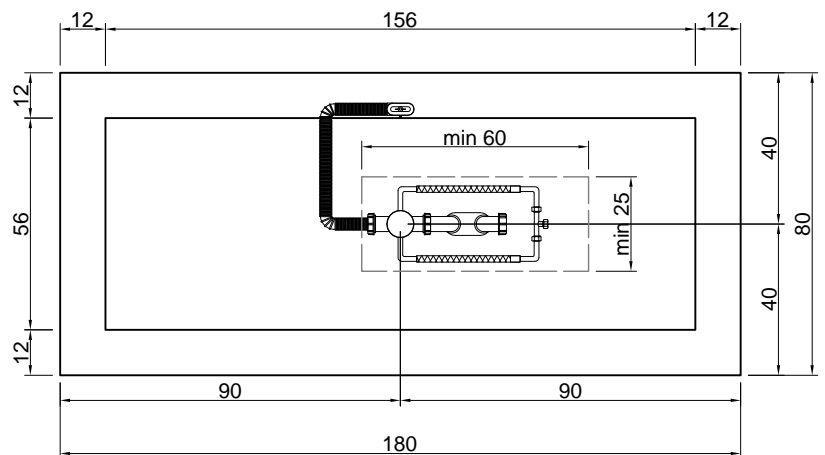

BIBLIO

Articolo: BIBLIO70
Materiale: Corian
Troppopieno: SI
Portata: l/s 0,70
Peso lordo: kg 201 ca.
Peso netto: kg 118 ca.
Dimensione imballo: cm 190 x 90 x 70
Capacità*: l 288 ca.
*Considerando il limite di capienza al troppopieno

Descrizione: Vasca da bagno rettangolare a semincasso frontale in Corian, completa di piedini regolabili e piletta con scarico a pressione klik-clak.

Article: BIBLIO70
Material: Corian
Overflow: YES
Flow rate: l/s 0,70
Gross weight: kg 201 ca.
Net weight: kg 118 ca.
Packing dimensions: cm 190 x 90 x 70
Capacity*: l 288 ca.
*Considering the capacity of water to the overflow

Description: Semi-encased rectangular Corian bathtub complete with regulating feet and drain with pressure plug.