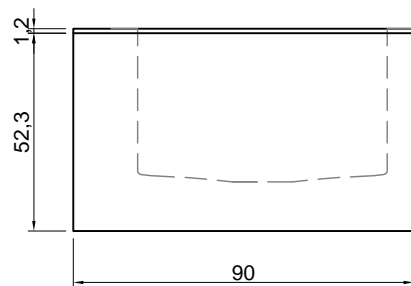

BIBLIO

Articolo: BIBLIO25
Materiale: Corian
Troppopieno: SI
Portata: l/s 0,70
Peso lordo: kg 198 ca.
Peso netto: kg 115 ca.
Dimensione imballo: cm 190 x 100 x 70
Capacità*: l 362 ca.
*Considerando il limite di capienza al troppopieno

Descrizione: Vasca da bagno rettangolare in Corian, con bordo per rubinetteria sul retro, rivestita su 4 lati con pannelli multistrato impiallacciati in essenza di legno, completa di piedini regolabili e piletta con scarico a pressione klik-clak.

Article: BIBLIO25
Material: Corian
Overflow: YES
Flow rate: l/s 0,70
Gross weight: kg 198 ca.
Net weight: kg 115 ca.
Packing dimensions: cm 190 x 100 x 70
Capacity*: l 362 ca.
*Considering the capacity of water to the overflow

Description: Rectangular Corian bathtub with back rim for tap mounting, covered on 4 sides with plywood panels veneered with wood essence complete with regulating feet and drain with pressure plug.