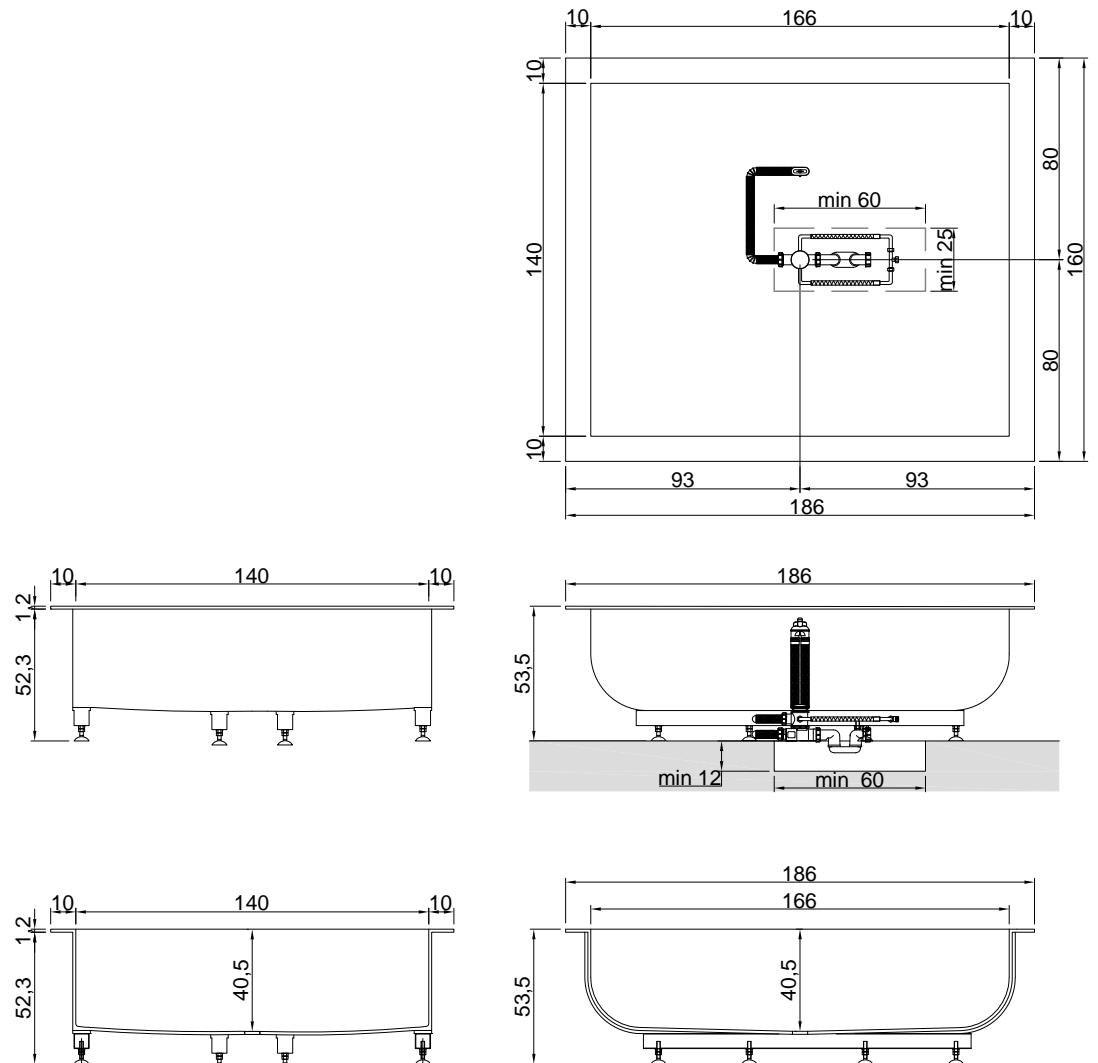

BIBLIO

Articolo: BIBLIOXL
Materiale: Corian
Troppopieno: SI
Portata: l/s 0,70
Peso lordo: kg 283 ca.
Peso netto: kg 153 ca.
Dimensione imballo: cm 200 x 175 x 60
Capacità*: l 767 ca.
*Considerando il limite di capienza al troppopieno

Descrizione: Vasca da bagno rettangolare a incasso in Corian, completa di piedini regolabili e piletta con scarico a pressione klik-clak.

Article: BIBLIOXL
Material: Corian
Overflow: YES
Flow rate: l/s 0,70
Gross weight: kg 283 ca.
Net weight: kg 153 ca.
Packing dimensions: cm 200 x 175 x 60
Capacity*: l 767 ca.
*Considering the capacity of water to the overflow

Description: Encased rectangular Corian bathtub, complete with regulating feet and drain with pressure plug.