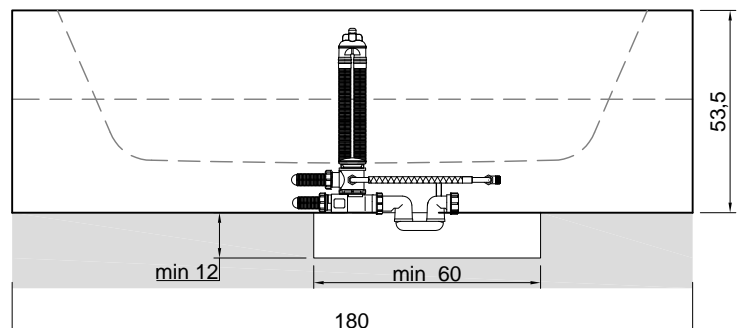

BIBLIO

Articolo: BIBLIO70
Materiale: Corian
Troppopieno: SI
Portata: l/s 0,70
Peso lordo: kg 201 ca.
Peso netto: kg 118 ca.
Dimensione imballo: cm 190 x 90 x 70
Capacità*: l 288 ca.
*Considerando il limite di capienza al troppopieno

Descrizione: Vasca da bagno rettangolare a semincasso frontale in Corian, completa di piedini regolabili e piletta con scarico a pressione klik-clak.

Article: BIBLIO70
Material: Corian
Overflow: YES
Flow rate: l/s 0,70
Gross weight: kg 201 ca.
Net weight: kg 118 ca.
Packing dimensions: cm 190 x 90 x 70
Capacity*: l 288 ca.
*Considering the capacity of water to the overflow

Description: Semi-encased rectangular Corian bathtub complete with regulating feet and drain with pressure plug.