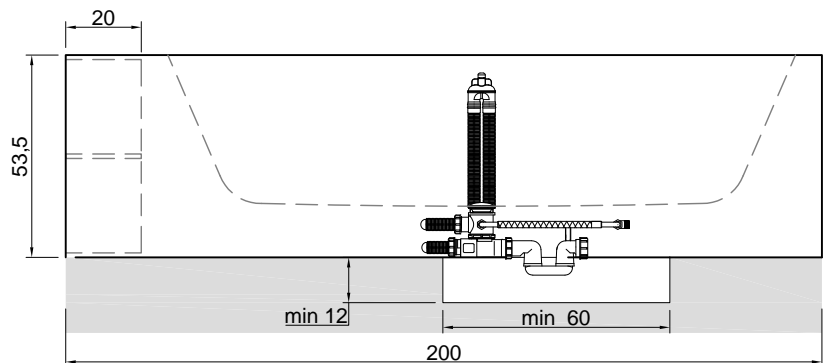

versione sinistra - left version