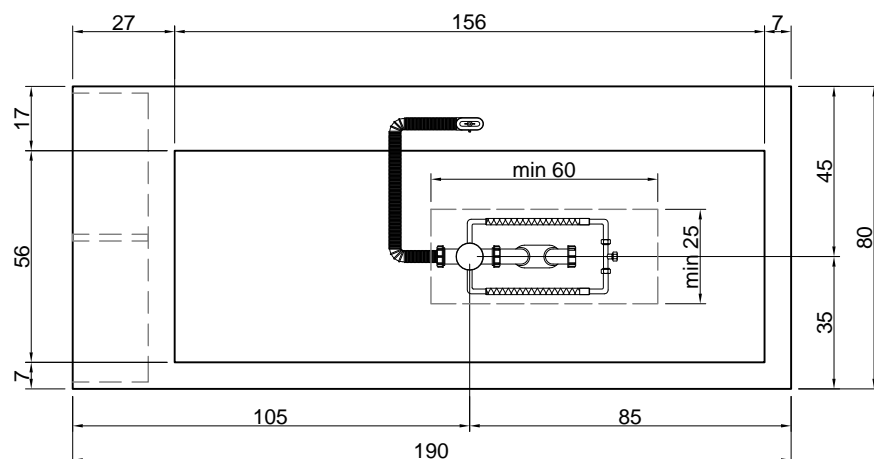

versione sinistra - left version