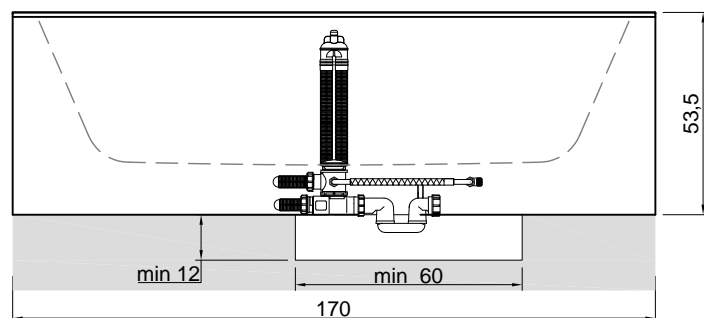

BIBLIO

Articolo: BIBLIO24
Materiale: Corian
Troppo pieno: SI
Portata: l/s 0,70
Peso lordo: kg 192 ca.
Peso netto: kg 109 ca.
Dimensione imballo: cm 180 x 90 x 70
Capacità*: l 288 ca.
*Considerando il limite di capienza al troppo pieno

Descrizione: Vasca da bagno rettangolare in Corian, con bordo per rubinetteria sul retro, rivestita su 4 lati con pannelli multistrato impiallacciati in essenza di legno, completa di piedini regolabili e piletta con scarico a pressione klik-clak.

Article: BIBLIO24
Material: Corian
Overflow: YES
Flow rate: l/s 0,70
Gross weight: kg 192 ca.
Net weight: kg 109 ca.
Packing dimensions: cm 180 x 90 x 70
Capacity*: l 288 ca.
*Considering the capacity of water to the overflow

Description: Rectangular Corian bathtub with back rim for tap mounting, covered on 4 sides with plywood panels veneered with wood essence complete with regulating feet and drain with pressure plug.