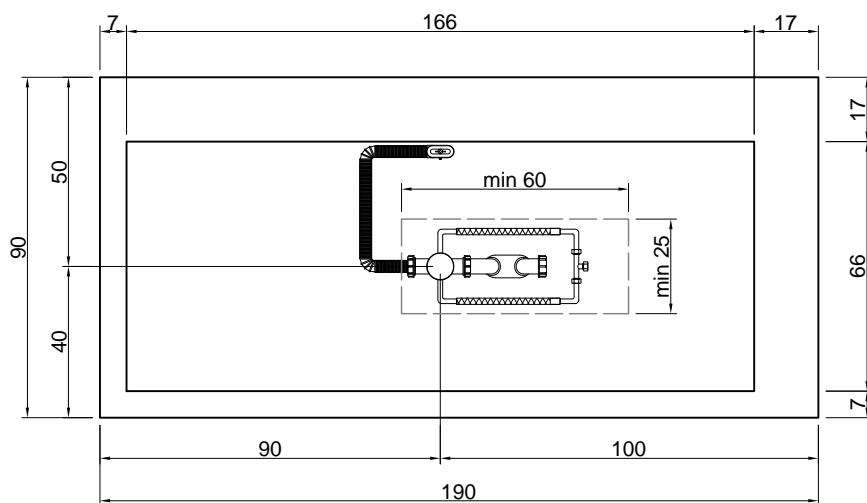

versione destra - right version