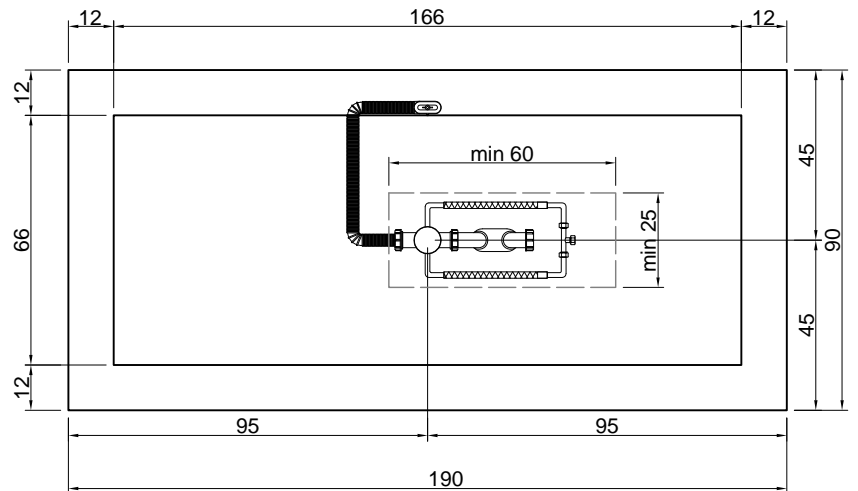

BIBLIO

Articolo: BIBLIO81
Materiale: Corian
Troppopieno: SI
Portata: l/s 0,70
Peso lordo: kg 204 ca.
Peso netto: kg 121 ca.
Dimensione imballo: cm 200 x 100 x 70
Capacità: l 362 ca.
*Considerando il limite di capienza al troppopieno

Descrizione: Vasca da bagno rettangolare a incasso in Corian, completa di piedini regolabili e piletta con scarico a pressione klik-clak.

Article: BIBLIO81
Material: Corian
Overflow: YES
Flow rate: l/s 0,70
Gross weight: kg 204 ca.
Net weight: kg 121 ca.
Packing dimensions: cm 200 x 100 x 70
Capacity: l 362 ca.
*Considering the capacity of water to the overflow

Description: Encased rectangular Corian bathtub, complete with regulating feet and drain with pressure plug.