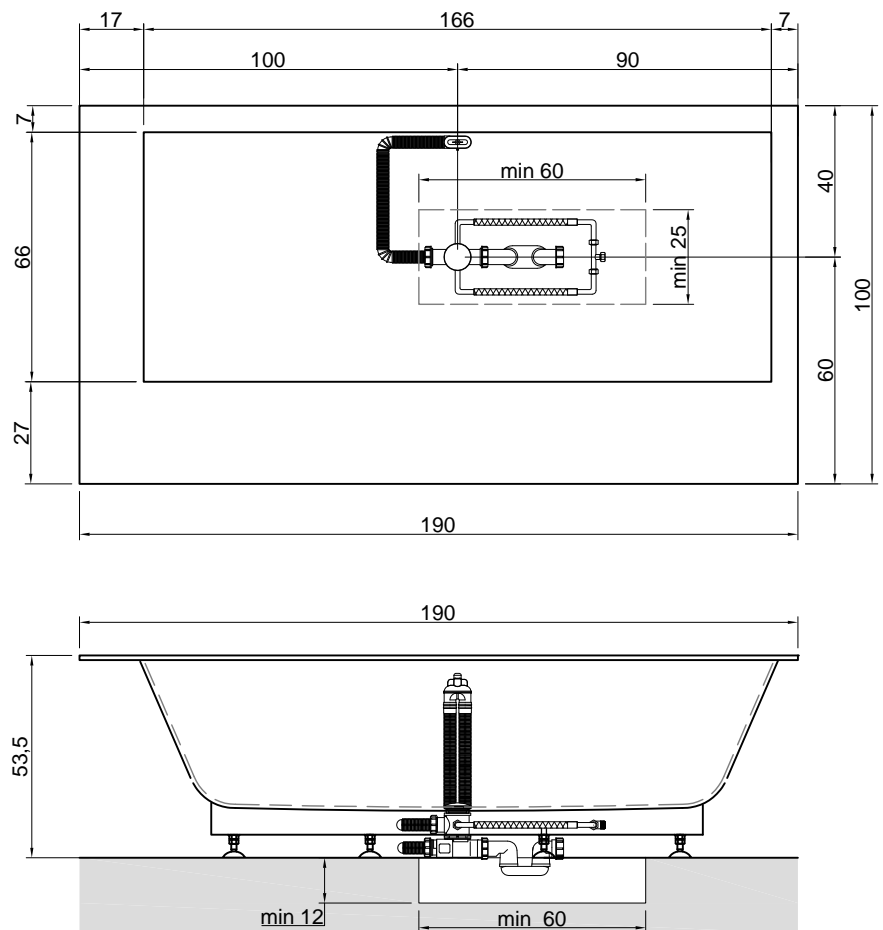

versione sinistra - left version