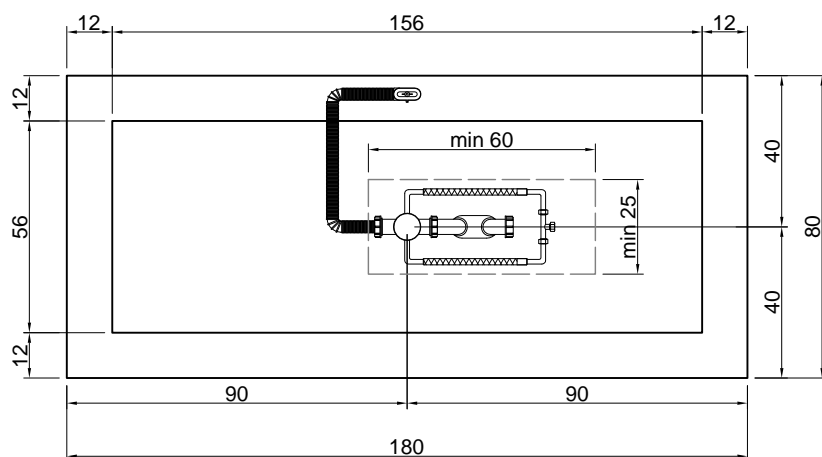

\*Considering the capacity of water to the overflow

**Description:** Encased rectangular Corian bathtub, complete with regulating feet and drain with pressure plug.