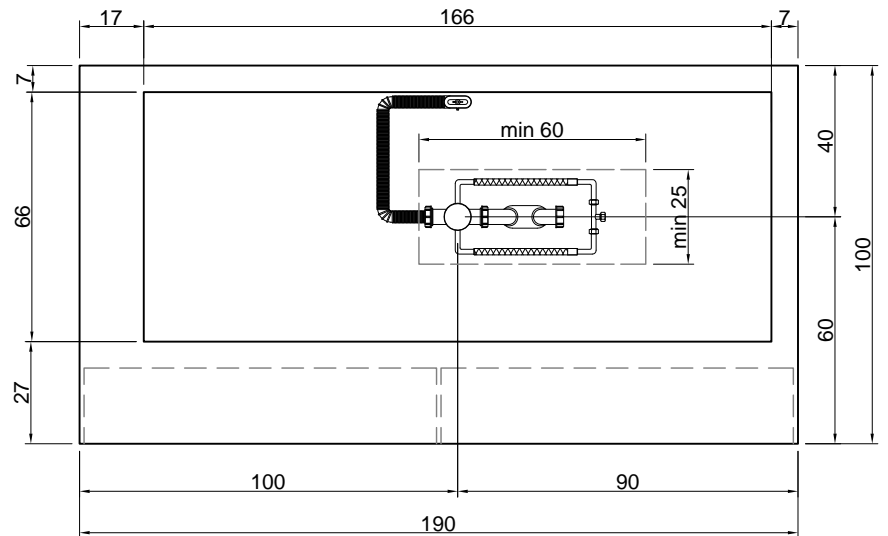

versione sinistra - left version