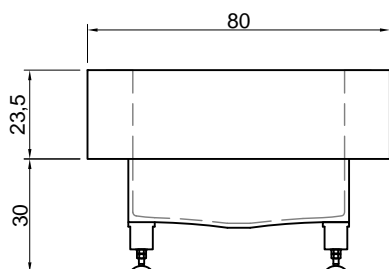

BIBLIO

Articolo: BIBLIO80

Materiale: Corian

Troppopieno: SI

Portata: l/s 0,70

Peso lordo: kg 188 ca.

Peso netto: kg 105 ca.

Dimensione imballo: cm 190 x 90 x 70

Capacità*: l 288 ca.

*Considerando il limite di capienza al troppopieno

Descrizione: Vasca da bagno rettangolare a incasso in Corian, completa di piedini regolabili e piletta con scarico a pressione klik-clak.

Article: BIBLIO80

Material: Corian

Overflow: YES

Flow rate: l/s 0,70

Gross weight: kg 188 ca.

Net weight: kg 105 ca.

Packing dimensions: cm 190 x 90 x 70

Capacity*: l 288 ca.

*Considering the capacity of water to the overflow

Description: Encased rectangular Corian bathtub, complete with regulating feet and drain with pressure plug.