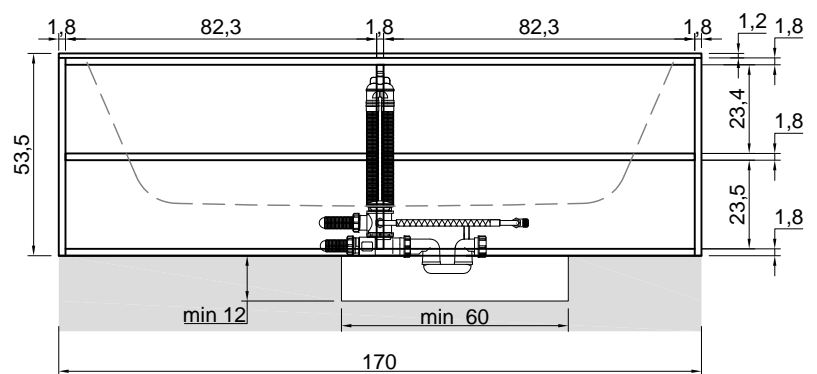

BIBLIO

Articolo: BIBLIO54
Materiale: Corian
Troppopieno: SI
Portata: l/s 0,70
Peso lordo: kg 195 ca.
Peso netto: kg 112 ca.
Dimensione imballo: cm 180 x 100 x 70
Capacità*: l 288 ca.
*Considerando il limite di capienza al troppopieno

Descrizione: Vasca da bagno rettangolare in Corian, con vani a giorno frontali, rivestita su 4 lati con pannelli in multistrato impiallacciati in essenza di legno, completa di piedini regolabili e piletta con scarico a pressione klik-clak.

Article: BIBLIO54
Material: Corian
Overflow: YES
Flow rate: l/s 0,70
Gross weight: kg 195 ca.
Net weight: kg 112 ca.
Packing dimensions: cm 180 x 100 x 70
Capacity*: l 288 ca.
*Considering the capacity of water to the overflow

Description: Rectangular Corian bathtub with front open shelves, covered on 4 sides with plywood panels veneered with wood essence complete with regulating feet and drain with pressure plug.