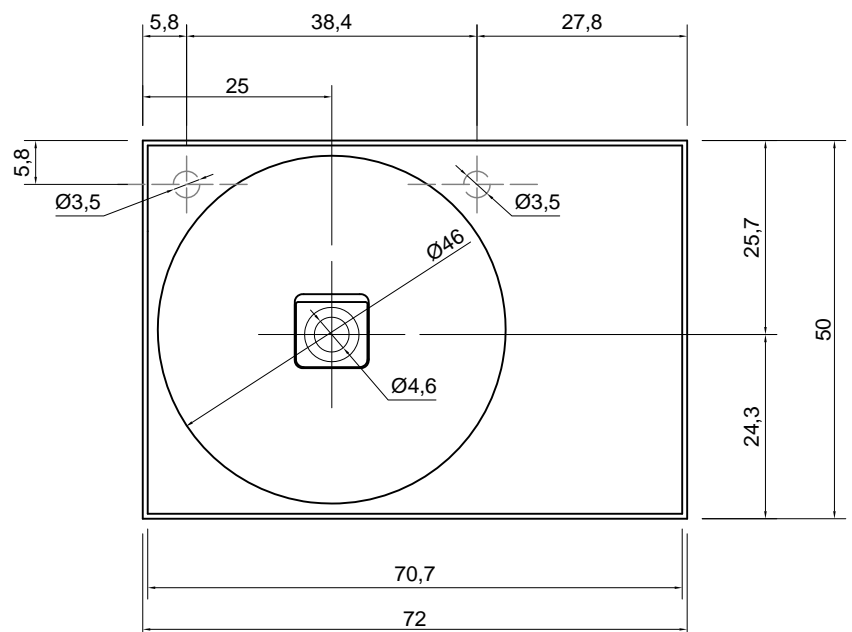

Article: GRAFFIO54

Material: Ceramilux

Overflow: NO

Gross weight: kg 11,7 ca.

Net weight: kg 10,5 ca.

Packing dimensions: cm 61 x 57 x 18

Description: Rectangular top mount or wall mount Ceramilux sink with shelf, complete with open drain and drain pipe fitting.

Article: GRAFFIO72

Material: Ceramilux

Overflow: NO

Gross weight: kg 16,3 ca.

Net weight: kg 15 ca.

Packing dimensions: cm 79 x 57 x 18

Description: Rectangular top mount or wall mount Ceramilux sink with shelf, complete with open drain and drain pipe fitting.

GRAFFIO

Articolo: GRAFFIO90
Materiale: Ceramilux
Troppopieno: NO
Peso lordo: kg 18 ca.
Peso netto: kg 16,5 ca.
Dimensione imballo: cm 97 x 57 x 18

Descrizione: Lavabo rettangolare soprapiano o da parete in Ceramilux con ripiano, completo di piletta con scarico libero e raccordo per sifone.

Article: GRAFFIO90
Material: Ceramilux
Overflow: NO
Gross weight: kg 18 ca.
Net weight: kg 16,5 ca.
Packing dimensions: cm 97 x 57 x 18

Description: Rectangular top mount or wall mount Ceramilux sink with shelf, complete with open drain and drain pipe fitting.