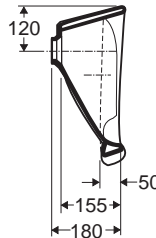

Ifö wash basin 2630

Wash basin 67 cm designed for the disabled. A sturdy, stable wash basin that can be angled to create more space. Easy to grip edges that provide good support for arms and hands.

Product	Ifö no
With strainer waste valve, without brackets	263000019
With brackets for steplessly adjustable tilting of the basin and rap with flexible tube	263000027
With strainer waste valve, trap with flexible tube, wall box and special brackets, without mixer	263006627
With strainer waste valve and wall box for one-hand mixer, without mixer and special brackets	263006619

For disabled.

Tolerance +/- 2%

Fits to

Can be combined with a special distance box (Ifö no. 94483) to extend the wash basin a further 20 cm out from the wall. Mounted on special fixed or tiltable brackets.