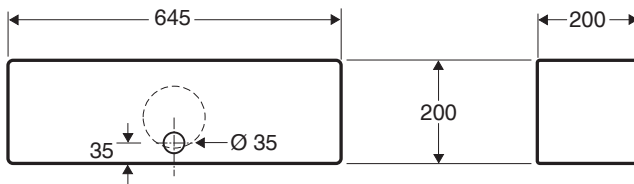

Fits to

Can be combined with a special distance box (Ifö no. 94483) to extend the wash basin a further 20 cm out from the wall. Mounted on special fixed or tiltable brackets.

1.

Ifö nr 94483