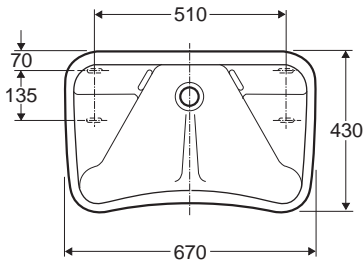

Ifö wash basin 2630

Wash basin 67 cm designed for the disabled. A sturdy, stable wash basin that can be angled to create more space. Easy to grip edges that provide good support for arms and hands.

Product	Ifö no
With strainer waste valve, without brackets	263000019
With brackets for steplessly adjustable tilting of the basin and rap with flexible tube	263000027
With strainer waste valve, trap with flexible tube, wall box and special brackets, without mixer	263006627
With strainer waste valve and wall box for one-hand mixer, without mixer and special brackets	263006619

For disabled.

Tolerance +/- 2%

Fits to

Can be combined with a special distance box (Ifö no. 94483) to extend the wash basin a further 20 cm out from the wall. Mounted on special fixed or tiltable brackets.