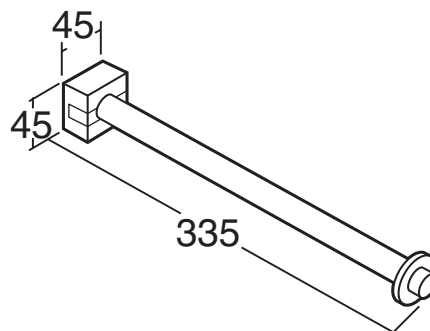

Mirror shelf
Shelf
Mirror, 40x40 cm
Mirror, 60x80 cm
Bathroom clock

Ifö no.

40600
50070
51020
51050
51200

Made of white porcelain

The delivery of the 4060, 5102 and 5105 includes:

Mounting parts, Ifö no. 99621 with installation instructions

All dimensions in mm

Ifö Light-On bathroom accessories

Light fitting for bath
Light fitting for bath

Ifö no.

50220
50240

Made of white porcelain.

The delivery includes:
Glass shade, Ifö no. 5031

All dimensions in mm

The shelves are made of 15 mm thick frosted glass and details in chrome.

5140, Shelf, 32,5x16 cm

5141, Shelf, 60x12 cm

5142, Shelf 70x12 cm

5143, Towel holder, 32,5 cm

Sphinx Atlantic bathroom accessories

	lfö no.
Mug with holder	51450
Toilet paper holder with shelf	51460
Toilet brush with holder	51440
Toilet paper holder	51470