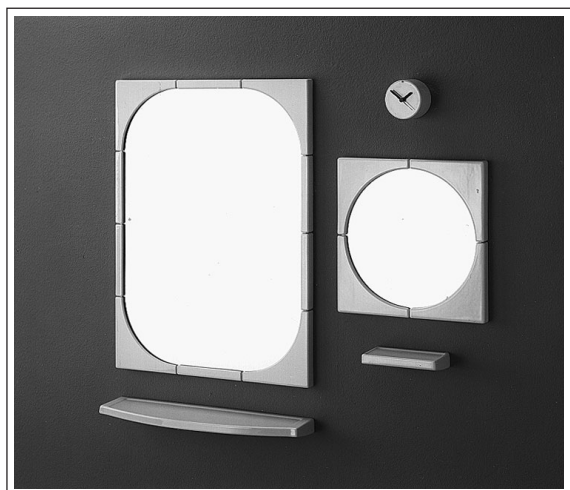

SECTION 5 – ACCESSORIES

The products in this section are described in the following order:

- Ifö On-line bathroom accessories 5:2
- Ifö Light-On light 5:4
- Sphinx bathroom accessories 5:5

Ifö On-line bathroom accessories

Mirror shelf
Shelf
Mirror, 40x40 cm
Mirror, 60x80 cm
Bathroom clock

Ifö no.

40600
50070
51020
51050
51200

Made of white porcelain

The delivery of the 4060, 5102 and 5105 includes:

Mounting parts, Ifö no. 99621 with installation instructions