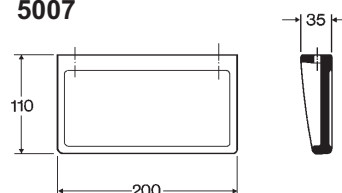

Ifö On-line bathroom accessories

Mirror shelf
Shelf
Mirror, 40x40 cm
Mirror, 60x80 cm
Bathroom clock

Ifö no.

40600
50070
51020
51050
51200

Made of white porcelain

The delivery of the 4060, 5102 and 5105 includes:

Mounting parts, Ifö no. 99621 with installation instructions

The delivery of the 5007 includes:

Mounting parts, Ifö no. 99601

The delivery of the 5120 includes:

Mounting parts, Ifö no. 99616

All dimensions in mm

5105

5120

5102

4060

5007