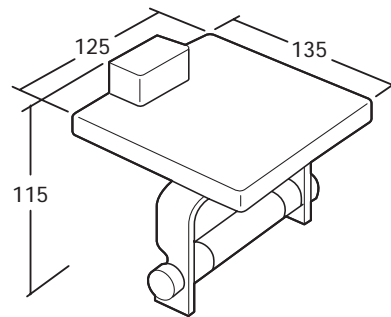

5144, Toilet brush