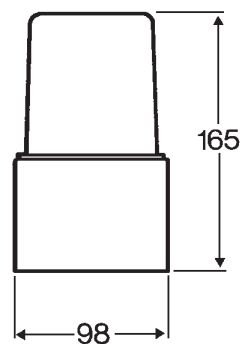

Mirror shelf
Shelf
Mirror, 40x40 cm
Mirror, 60x80 cm
Bathroom clock

Ifö no.

40600
50070
51020
51050
51200

Made of white porcelain

The delivery of the 4060, 5102 and 5105 includes:

Mounting parts, Ifö no. 99621 with installation instructions

All dimensions in mm

Ifö Light-On bathroom accessories

Light fitting for bath
Light fitting for bath

Ifö no.

50220
50240

Made of white porcelain.

The delivery includes:
Glass shade, Ifö no. 5031

All dimensions in mm

5022, for wet areas

Degree of protection IP 57
Bulb, 60 W max, E 27

5024, for wet areas

Degree of protection IP 57
Bulb, 60 W max, E 27

Sphinx Atlantic bathroom accessories

	lfö no.
Shelf, 32,5x16 cm	51400
Shelf, 60x12 cm	51410
Shelf, 70x12 cm	51420
Towel holder, 32,5 cm	51430

The shelves are made of 15 mm thick frosted glass and details in chrome.

5140, Shelf, 32,5x16 cm

5141, Shelf, 60x12 cm

5142, Shelf 70x12 cm

5143, Towel holder, 32,5 cm

Sphinx Atlantic bathroom accessories

	lfö no.
Mug with holder	51450
Toilet paper holder with shelf	51460
Toilet brush with holder	51440
Toilet paper holder	51470