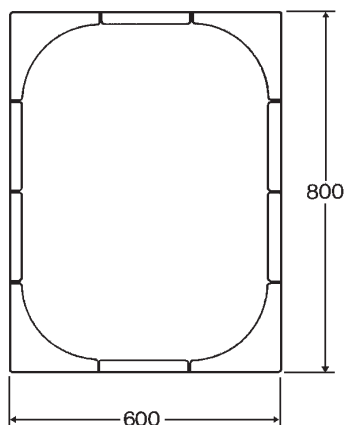

Mirror shelf
Shelf
Mirror, 40x40 cm
Mirror, 60x80 cm
Bathroom clock

Ifö no.

40600
50070
51020
51050
51200

Made of white porcelain

The delivery of the 4060, 5102 and 5105 includes:

Mounting parts, Ifö no. 99621 with installation instructions

The delivery of the 5007 includes:

Mounting parts, Ifö no. 99601

The delivery of the 5120 includes:

Mounting parts, Ifö no. 99616

All dimensions in mm

5105

5120

5102