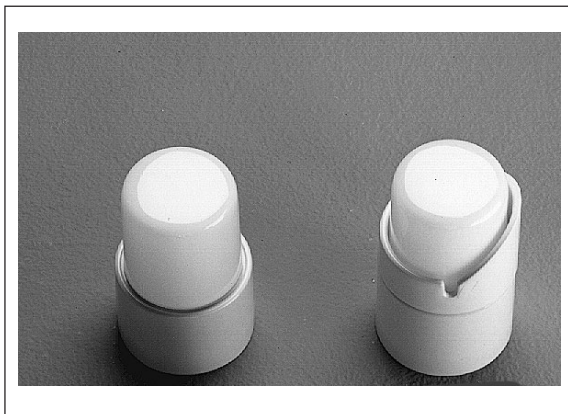

Ifö Light-On bathroom accessories

Light fitting for bath
Light fitting for bath

Ifö no.

50220
50240

Made of white porcelain.

The delivery includes:
Glass shade, Ifö no. 5031

All dimensions in mm