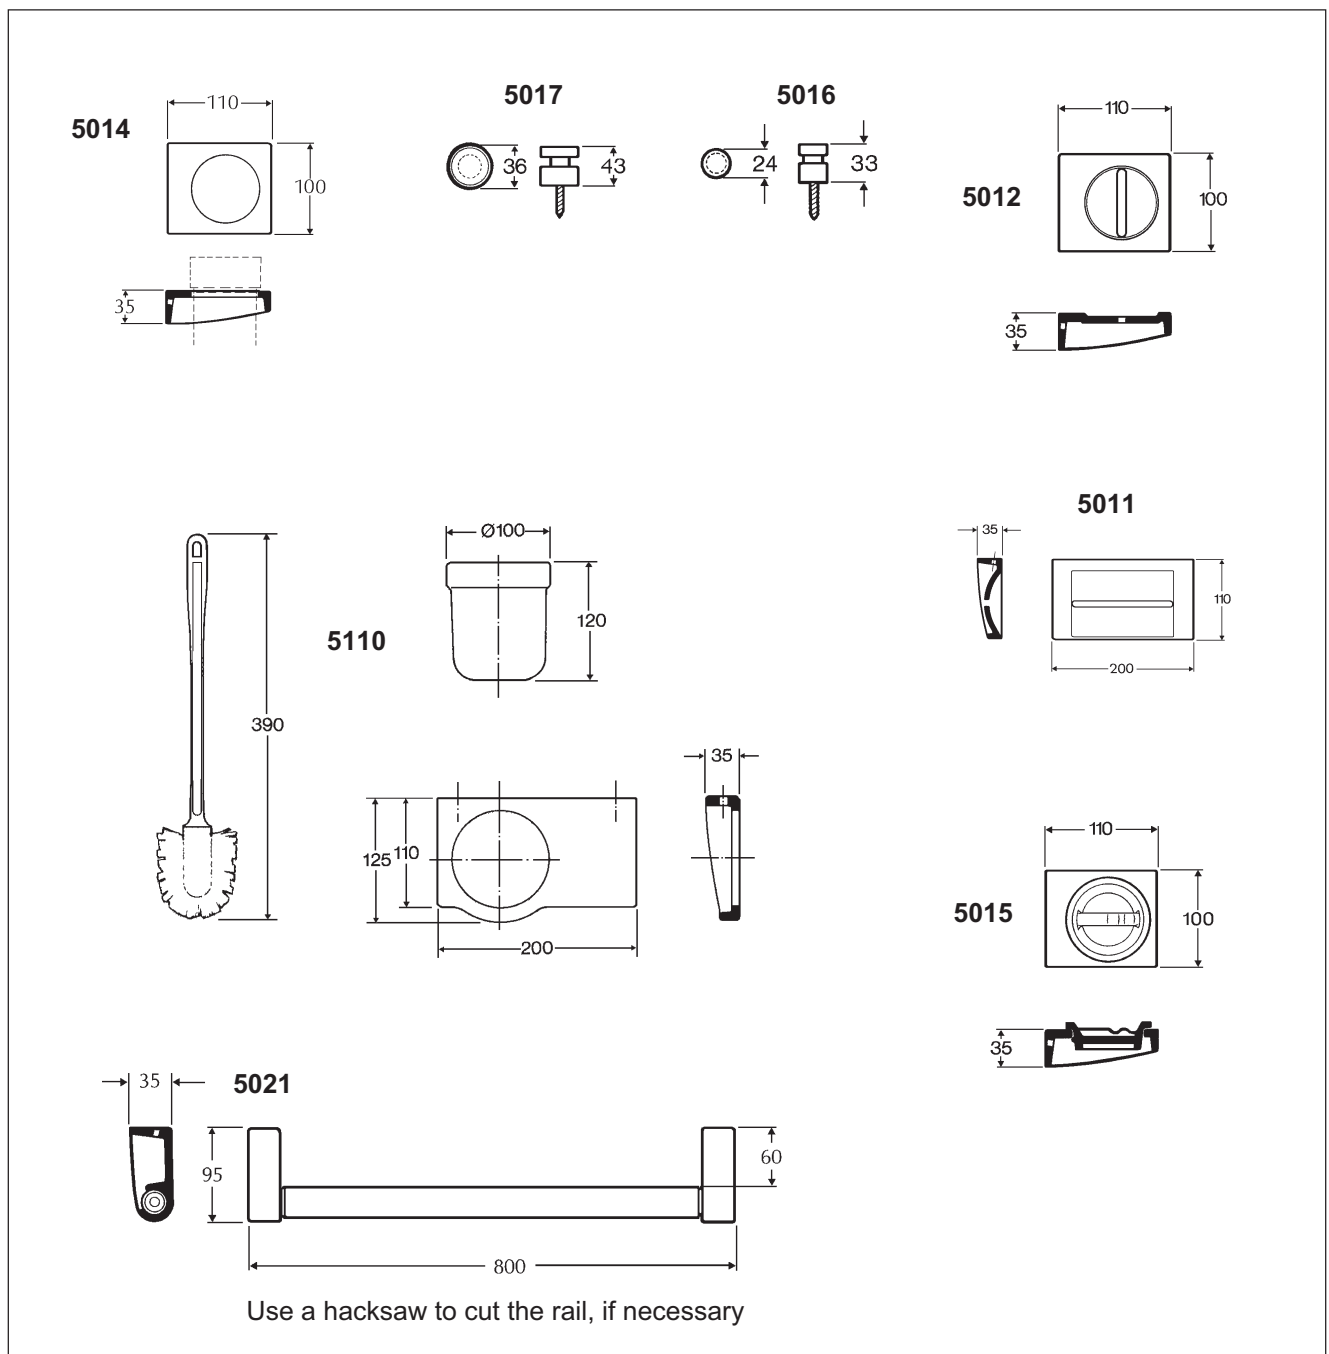

Mirror shelf
Shelf
Mirror, 40x40 cm
Mirror, 60x80 cm
Bathroom clock

Ifö no.

40600
50070
51020
51050
51200

Made of white porcelain

The delivery of the 4060, 5102 and 5105 includes:

Mounting parts, Ifö no. 99621 with installation instructions

The delivery of the 5007 includes:

Mounting parts, Ifö no. 99601

The delivery of the 5120 includes:

Mounting parts, Ifö no. 99616

All dimensions in mm

5105

5120

5102

Made of white porcelain.

The delivery of the 5011, 5012, 5014 and 5015 includes:

Installation instructions, Ifö no. 99601

The delivery of the 5021 and 5110 includes:

Mounting parts, Ifö no. 99621 with installation instructions

All dimensions in mm

Ifö Light-On bathroom accessories

Light fitting for bath
Light fitting for bath

Ifö no.

50220
50240

Made of white porcelain.

The delivery includes:
Glass shade, Ifö no. 5031

All dimensions in mm