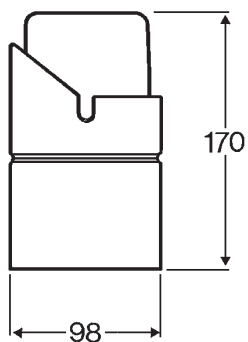

Mirror shelf
Shelf
Mirror, 40x40 cm
Mirror, 60x80 cm
Bathroom clock

Ifö no.

40600
50070
51020
51050
51200

Made of white porcelain

The delivery of the 4060, 5102 and 5105 includes:

Mounting parts, Ifö no. 99621 with installation instructions

All dimensions in mm

Ifö Light-On bathroom accessories

Light fitting for bath
Light fitting for bath

Ifö no.

50220
50240

Made of white porcelain.

The delivery includes:
Glass shade, Ifö no. 5031

All dimensions in mm

5022, for wet areas

Degree of protection IP 57
Bulb, 60 W max, E 27

5024, for wet areas

Degree of protection IP 57
Bulb, 60 W max, E 27

Sphinx Atlantic bathroom accessories

	lfö no.
Shelf, 32,5x16 cm	51400
Shelf, 60x12 cm	51410
Shelf, 70x12 cm	51420
Towel holder, 32,5 cm	51430

The shelves are made of 15 mm thick frosted glass and details in chrome.

5140, Shelf, 32,5x16 cm

5141, Shelf, 60x12 cm

5142, Shelf 70x12 cm

5143, Towel holder, 32,5 cm

Sphinx Atlantic bathroom accessories

	lfö no.
Mug with holder	51450
Toilet paper holder with shelf	51460
Toilet brush with holder	51440
Toilet paper holder	51470