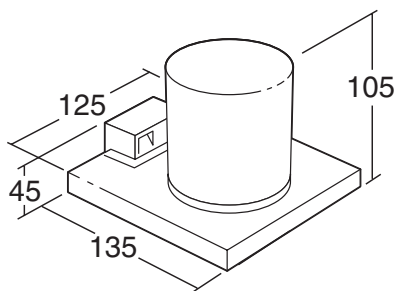

5146, Toilet paper holder with shelf