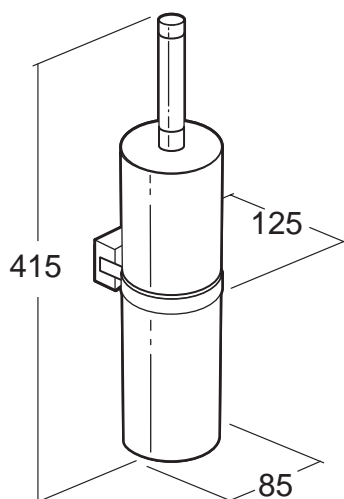

Mirror shelf
Shelf
Mirror, 40x40 cm
Mirror, 60x80 cm
Bathroom clock

Ifö no.

40600
50070
51020
51050
51200

Made of white porcelain

The delivery of the 4060, 5102 and 5105 includes:

Mounting parts, Ifö no. 99621 with installation instructions

All dimensions in mm

Ifö Light-On bathroom accessories

Light fitting for bath
Light fitting for bath

Ifö no.

50220
50240

Made of white porcelain.

The delivery includes:
Glass shade, Ifö no. 5031

All dimensions in mm

The shelves are made of 15 mm thick frosted glass and details in chrome.

5140, Shelf, 32,5x16 cm

5141, Shelf, 60x12 cm

5142, Shelf 70x12 cm

5143, Towel holder, 32,5 cm

Sphinx Atlantic bathroom accessories

	lfö no.
Mug with holder	51450
Toilet paper holder with shelf	51460
Toilet brush with holder	51440
Toilet paper holder	51470

The shelves are made of 15 mm thick frosted glass and details in chrome.

5145, Mug with holder

5146, Toilet paper holder with shelf

5144, Toilet brush

5147, Toilet paper holder