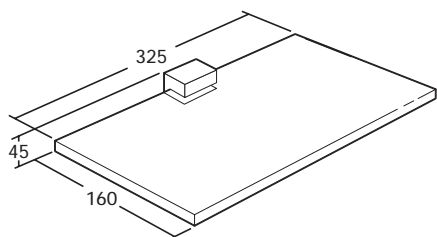

5141, Shelf, 60x12 cm