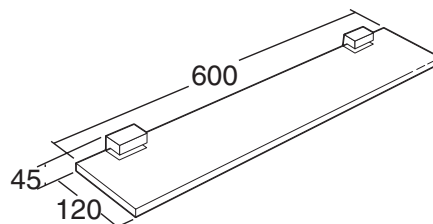

5142, Shelf 70x12 cm