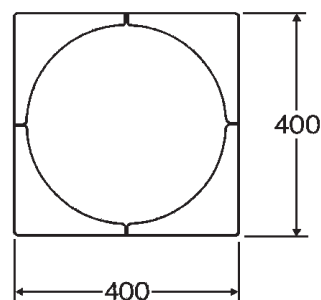

Ifö On-line bathroom accessories

Mirror shelf
Shelf
Mirror, 40x40 cm
Mirror, 60x80 cm
Bathroom clock

Ifö no.

40600
50070
51020
51050
51200

Made of white porcelain

The delivery of the 4060, 5102 and 5105 includes:

Mounting parts, Ifö no. 99621 with installation instructions

The delivery of the 5007 includes:

Mounting parts, Ifö no. 99601

The delivery of the 5120 includes:

Mounting parts, Ifö no. 99616

All dimensions in mm

5105

5120

5102

4060

5007