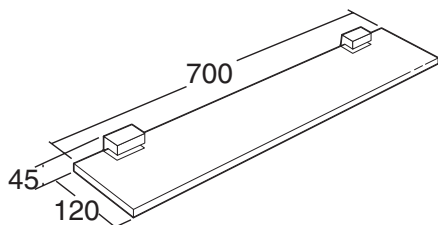

The shelves are made of 15 mm thick frosted glass and details in chrome.

5140, Shelf, 32,5x16 cm

5141, Shelf, 60x12 cm

5142, Shelf 70x12 cm

5143, Towel holder, 32,5 cm

Sphinx Atlantic bathroom accessories

	lfö no.
Mug with holder	51450
Toilet paper holder with shelf	51460
Toilet brush with holder	51440
Toilet paper holder	51470