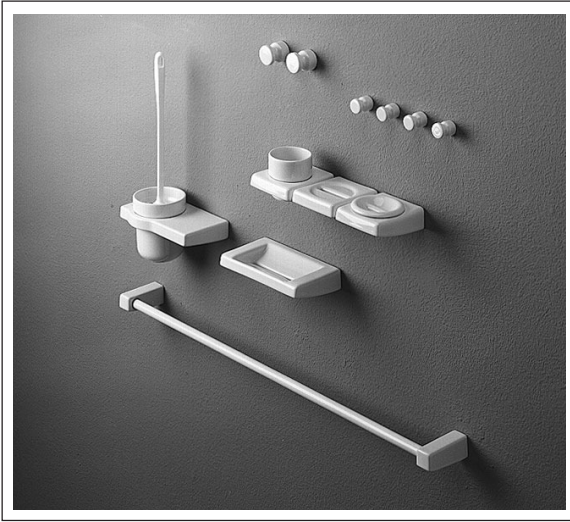

SECTION 5 – ACCESSORIES

The products in this section are described in the following order:

- Ifö On-line bathroom accessories 5:2
- Ifö Light-On light 5:4
- Sphinx bathroom accessories 5:5

Ifö On-line bathroom accessories

Mirror shelf
Shelf
Mirror, 40x40 cm
Mirror, 60x80 cm
Bathroom clock

Ifö no.

40600
50070
51020
51050
51200

Made of white porcelain

The delivery of the 4060, 5102 and 5105 includes:

Mounting parts, Ifö no. 99621 with installation instructions

The shelves are made of 15 mm thick frosted glass and details in chrome.

5140, Shelf, 32,5x16 cm

5141, Shelf, 60x12 cm

5142, Shelf 70x12 cm

5143, Towel holder, 32,5 cm

Sphinx Atlantic bathroom accessories

	lfö no.
Mug with holder	51450
Toilet paper holder with shelf	51460
Toilet brush with holder	51440
Toilet paper holder	51470