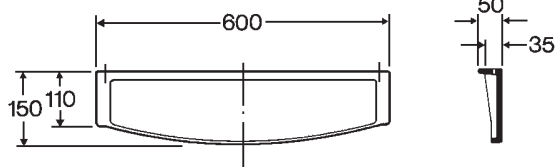

Ifö On-line bathroom accessories

Mirror shelf
Shelf
Mirror, 40x40 cm
Mirror, 60x80 cm
Bathroom clock

Ifö no.

40600
50070
51020
51050
51200

Made of white porcelain

The delivery of the 4060, 5102 and 5105 includes:

Mounting parts, Ifö no. 99621 with installation instructions

The delivery of the 5007 includes:

Mounting parts, Ifö no. 99601

The delivery of the 5120 includes:

Mounting parts, Ifö no. 99616

All dimensions in mm

5105

5120

5102

4060

5007