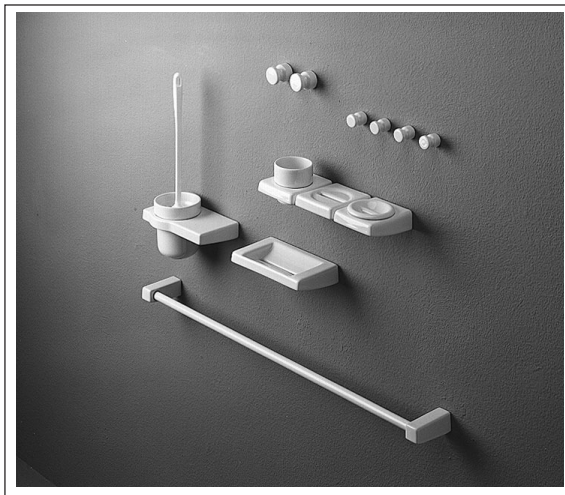

Mirror shelf
Shelf
Mirror, 40x40 cm
Mirror, 60x80 cm
Bathroom clock

Ifö no.

40600
50070
51020
51050
51200

Made of white porcelain

The delivery of the 4060, 5102 and 5105 includes:

Mounting parts, Ifö no. 99621 with installation instructions

The delivery of the 5007 includes:

Mounting parts, Ifö no. 99601

The delivery of the 5120 includes:

Mounting parts, Ifö no. 99616

All dimensions in mm

5105

5120

5102

4060

5007

Ifö On-line bathroom accessories

	Ifö no.
Toilet roll holder	50110
Toothbrush stand	50120
Mug with holder	50140
Soap dish with holder	50150
Towel hooks, small, set of 4	50160
Towel hooks, large, set of 2	50170
Towel rail, 800 mm	50210
Toilet brush with holder	51100