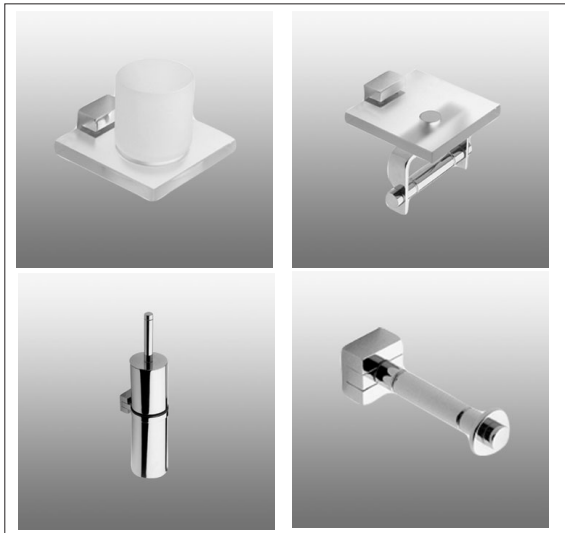

All dimensions in mm

Ifö Light-On bathroom accessories

Light fitting for bath
Light fitting for bath

Ifö no.

50220
50240

Made of white porcelain.

The delivery includes:
Glass shade, Ifö no. 5031

All dimensions in mm

The shelves are made of 15 mm thick frosted glass and details in chrome.

5140, Shelf, 32,5x16 cm

5141, Shelf, 60x12 cm

5142, Shelf 70x12 cm

5143, Towel holder, 32,5 cm

Sphinx Atlantic bathroom accessories

	lfö no.
Mug with holder	51450
Toilet paper holder with shelf	51460
Toilet brush with holder	51440
Toilet paper holder	51470

The shelves are made of 15 mm thick frosted glass and details in chrome.

5145, Mug with holder

5146, Toilet paper holder with shelf

5144, Toilet brush

5147, Toilet paper holder