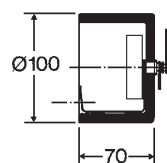

Mirror shelf
Shelf
Mirror, 40x40 cm
Mirror, 60x80 cm
Bathroom clock

Ifö no.

40600
50070
51020
51050
51200

Made of white porcelain

The delivery of the 4060, 5102 and 5105 includes:

Mounting parts, Ifö no. 99621 with installation instructions

The delivery of the 5007 includes:

Mounting parts, Ifö no. 99601

The delivery of the 5120 includes:

Mounting parts, Ifö no. 99616

All dimensions in mm

5105

5120

5102