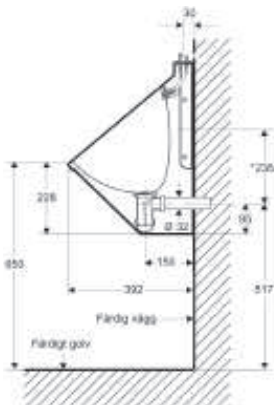

Ifö Public Steel urinal

Stainless steel urinal for wall-mounting. Available with a built-in sensor with mains or battery operation for the separately mounted flushing electronics. Fits Ifö Premont. Supplied ready for installation, including water trap for floor and wall waste pipe.

The delivery includes:
Water trap Ifö no. 8809080

Product	Ifö no.	[RSK_Number]
Rear connection	8520080	798 31 27
Top connection	8530080	798 31 28
Mains operation, rear connection	8710080	798 31 32
Mains operation, top connection	8710081	798 31 35
Battery operation, rear connection	8710082	798 31 36
Battery operation, top connection	8710083	798 31 37
Full pillar for urinal	8565080	798 31 34
Half pillar for urinal	8570080	798 31 33

8530080

Urinal is made of stainless steel and the bowl has a teflon coating. The urinal is delivered complete for installation for floor - or wall drainage. Fits Ifö Premont.

Optional: Ifö Public Steel pedestal for urinal.