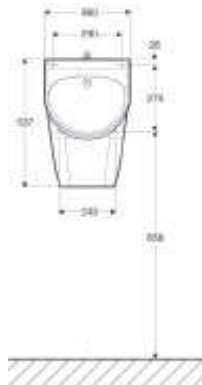

Ifö Public Steel urinal

Stainless steel urinal for wall-mounting. Available with a built-in sensor with mains or battery operation for the separately mounted flushing electronics. Fits Ifö Premont. Supplied ready for installation, including water trap for floor and wall waste pipe.

The delivery includes:
Water trap Ifö no. 8809080

Product	Ifö no.	[RSK_Number]
Rear connection	8520080	798 31 27
Top connection	8530080	798 31 28
Mains operation, rear connection	8710080	798 31 32
Mains operation, top connection	8710081	798 31 35
Battery operation, rear connection	8710082	798 31 36
Battery operation, top connection	8710083	798 31 37
Full pillar for urinal	8565080	798 31 34
Half pillar for urinal	8570080	798 31 33

8530080

Urinal is made of stainless steel and the bowl has a teflon coating. The urinal is delivered complete for installation for floor - or wall drainage. Fits Ifö Premont.

Optional: Ifö Public Steel pedestal for urinal.