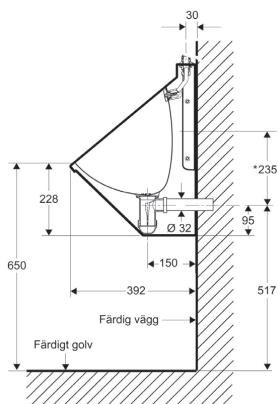

## Ifö Public Steel urinal

Stainless steel urinal for wall mounting. Available with a built-in sensor with mains or battery operation for the separately-mounted flushing electronics. Fits Ifö Premont. Supplied ready for installation, including water lock for floor and wall waste pipe.

**The delivery includes:**  
Watertrap Ifö nr 98155

Product	Ifö no
Rear connection	8520080
Top connection	8530080
Mains operation, rear connection	8710080
Mains operation, top connection	8710081
Battery operation, rear connection	8710082
Battery operation, top connection	8710083
Full pillar for urinal	8565080
Half-pillar for urinal	8570080