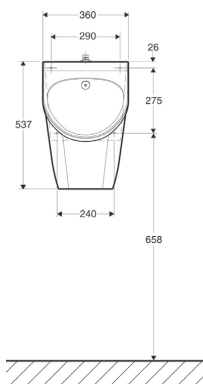

**The delivery includes:**  
Watertrap Ifö nr 98155

Product	Ifö no
Rear connection	8520080
Top connection	8530080
Mains operation, rear connection	8710080
Mains operation, top connection	8710081
Battery operation, rear connection	8710082
Battery operation, top connection	8710083
Full pillar for urinal	8565080
Half-pillar for urinal	8570080