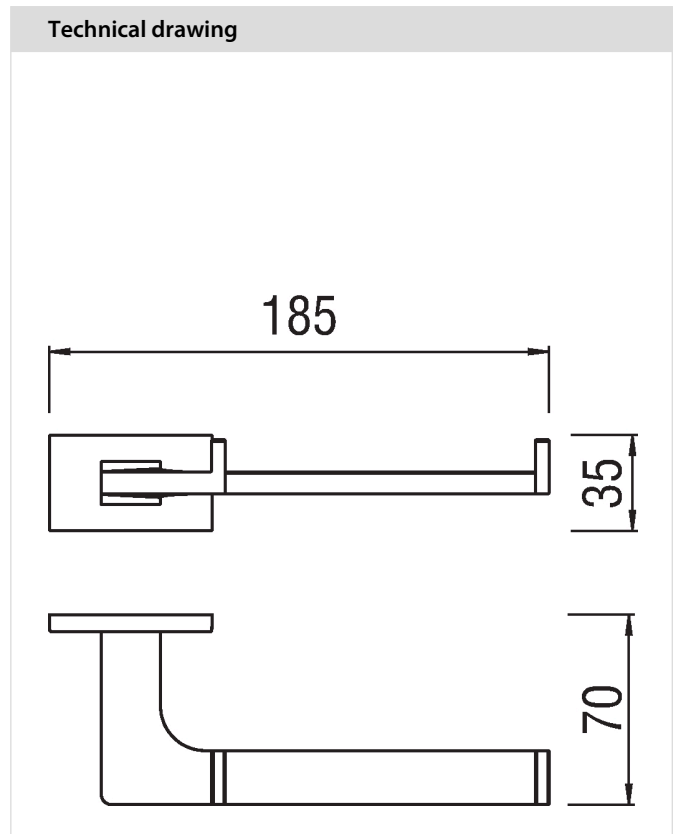

CUBE  
ACCB30CR

**Specifications**

Accessories  
Toilet roll holder  
Finish: Chrome  
Wall-mounted