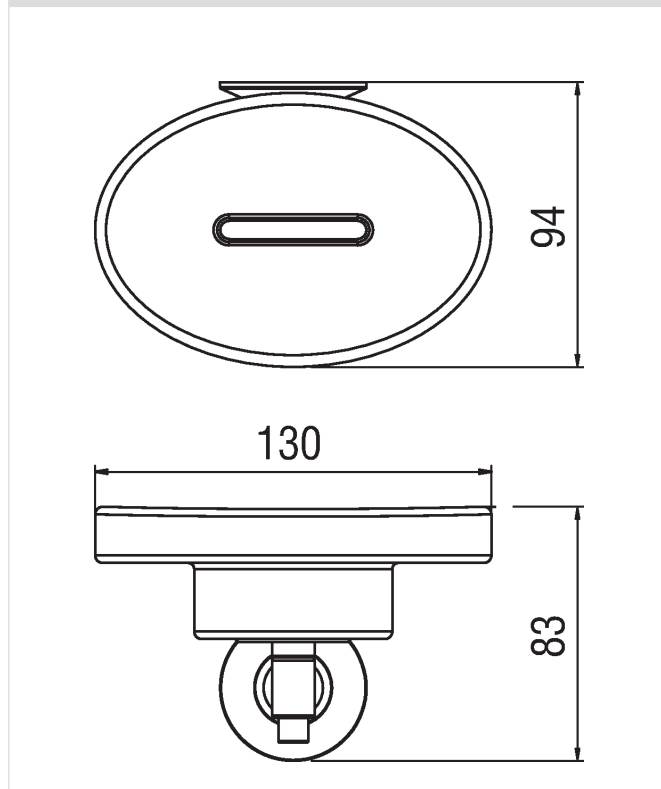

Image

Technical drawing

Specifications

Accessories
Soap holder
Finish: Chrome
Wall-mounted