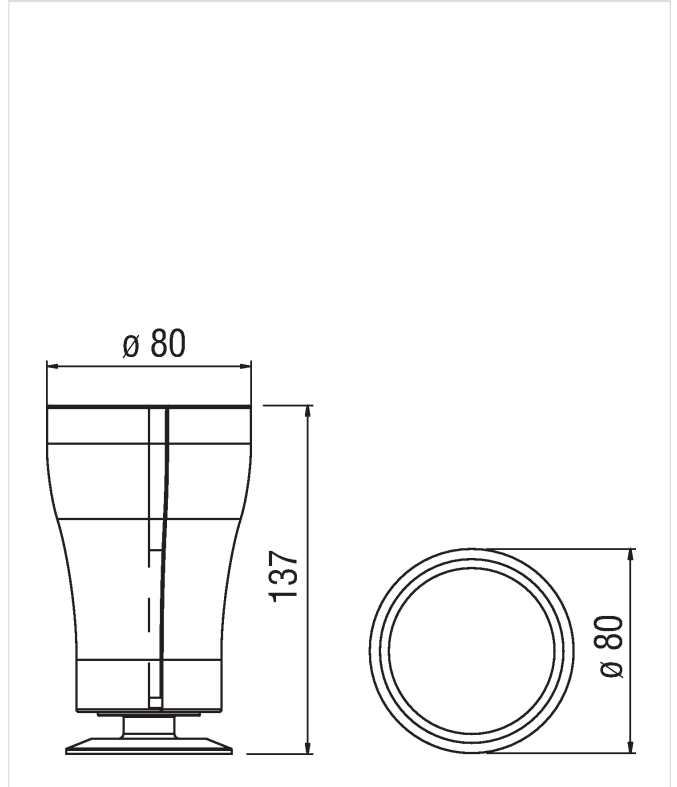

Image

Technical drawing

Specifications

- Accessories
- Glass holder
- Finish: Chrome
- Free-standing