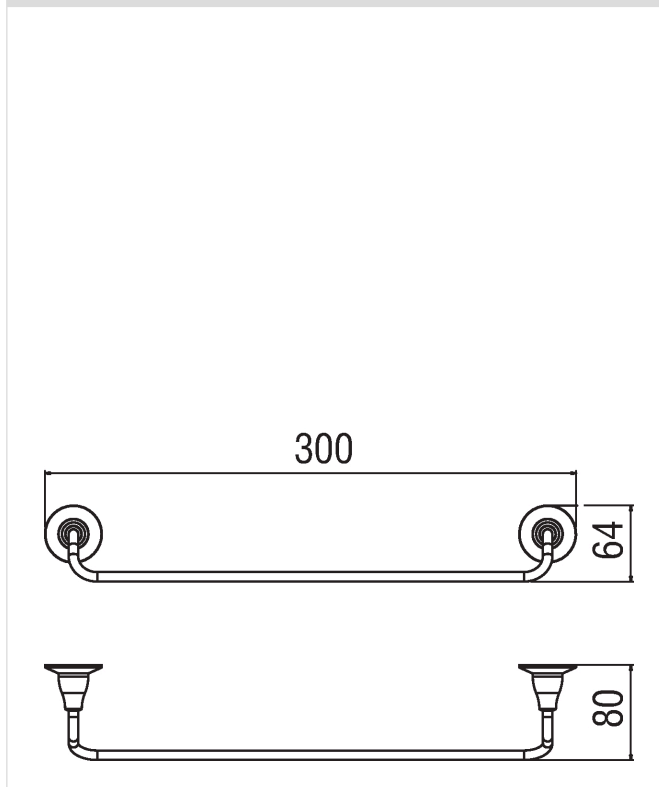

Image

Technical drawing

Specifications

Accessories
Towel holder
Finish: Bronze
Dimension 300 mm
Wall-mounted