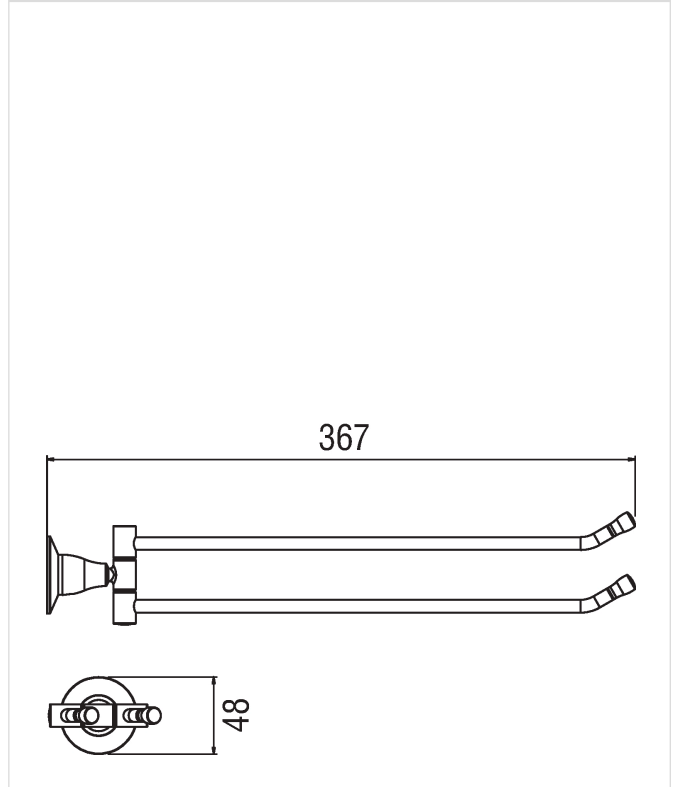

Image

Technical drawing

Specifications

- Accessories
- Towel holder
- Finish: Chrome
- Wall-mounted
- Double
- Adjustable