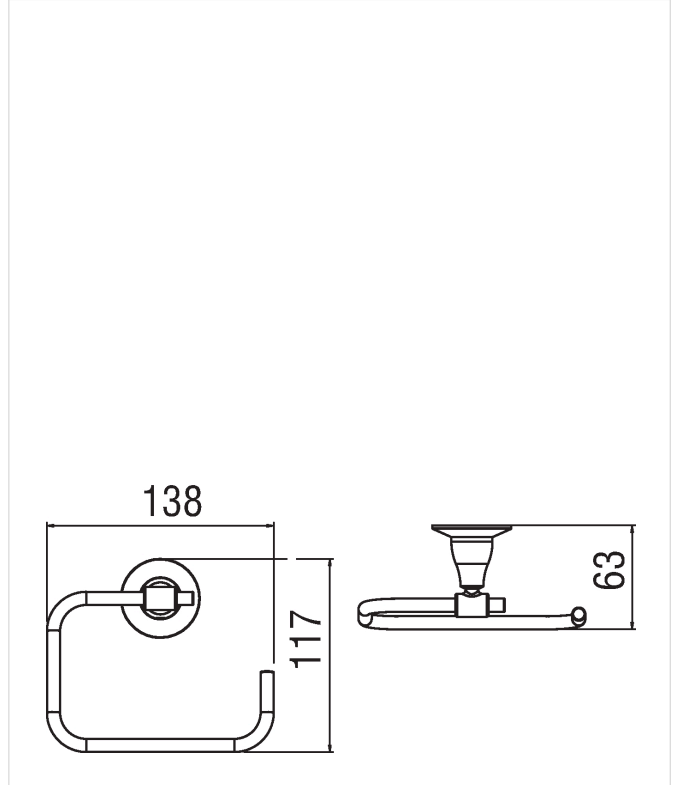

Image

Technical drawing

**Specifications**

Accessories  
Toilet roll holder  
Finish: Chrome  
Wall-mounted