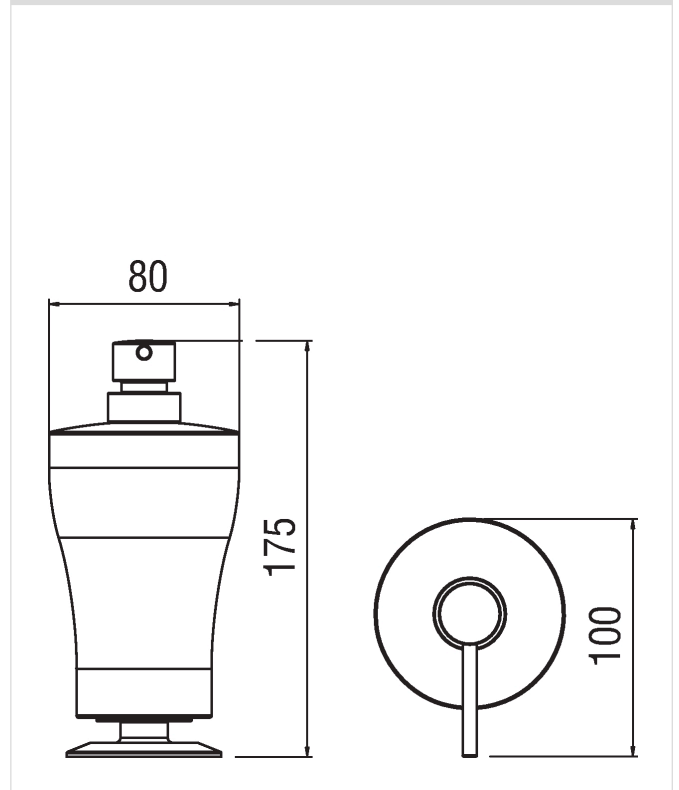

Image

Technical drawing

Specifications

Accessories
Soap dispenser
Finish: Bronze
Free-standing