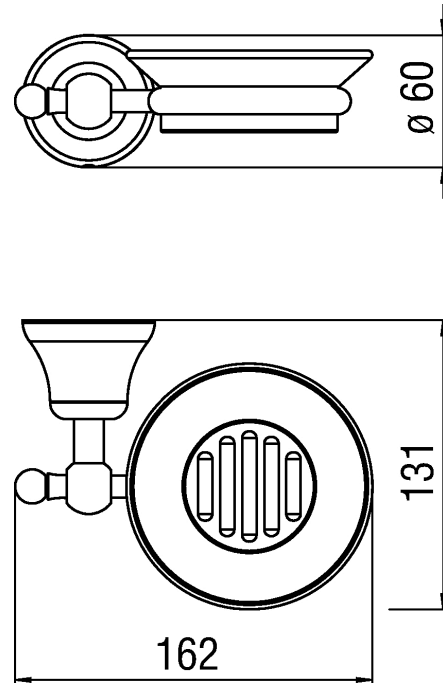

Image

Technical drawing

Specifications

Accessories
Soap holder
Finish: Chrome
Wall-mounted