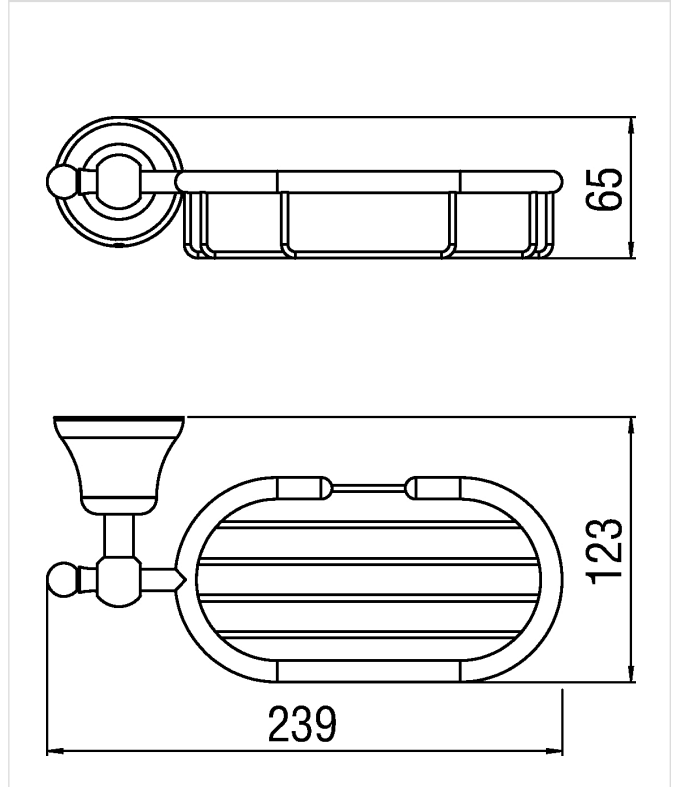

Image

Technical drawing

Specifications

Accessories
Wire soap holder
Finish: Chrome
Wall-mounted