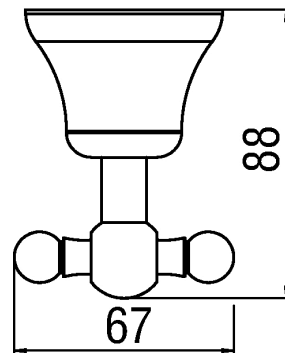

Image

Technical drawing

Specifications

Accessories  
Hanger  
Finish: Chrome  
Wall-mounted