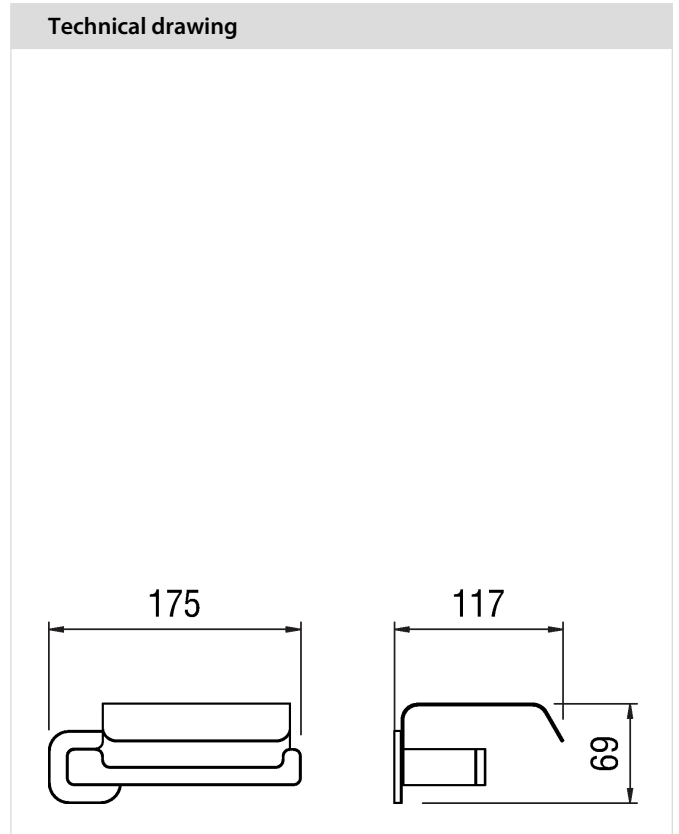

LOOP
ACLP30/COCR

Specifications

- Accessories
- Toilet roll holder
- Finish: Chrome
- Wall-mounted
- With cover