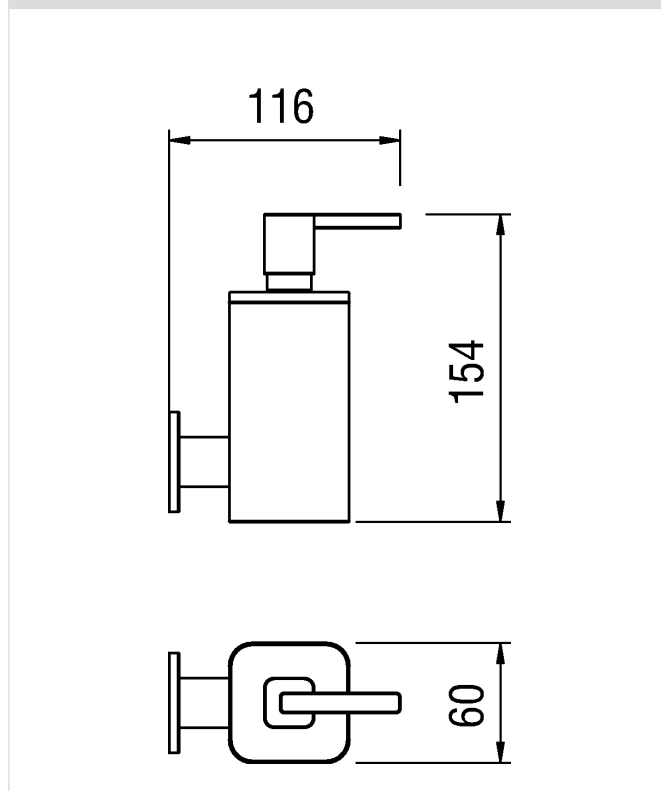

LOOP
ACLP62CR

NOBILIS[®]

The Best Technology for Water

Image

Technical drawing

Specifications

Accessories
Soap dispenser
Finish: Chrome
Wall-mounted