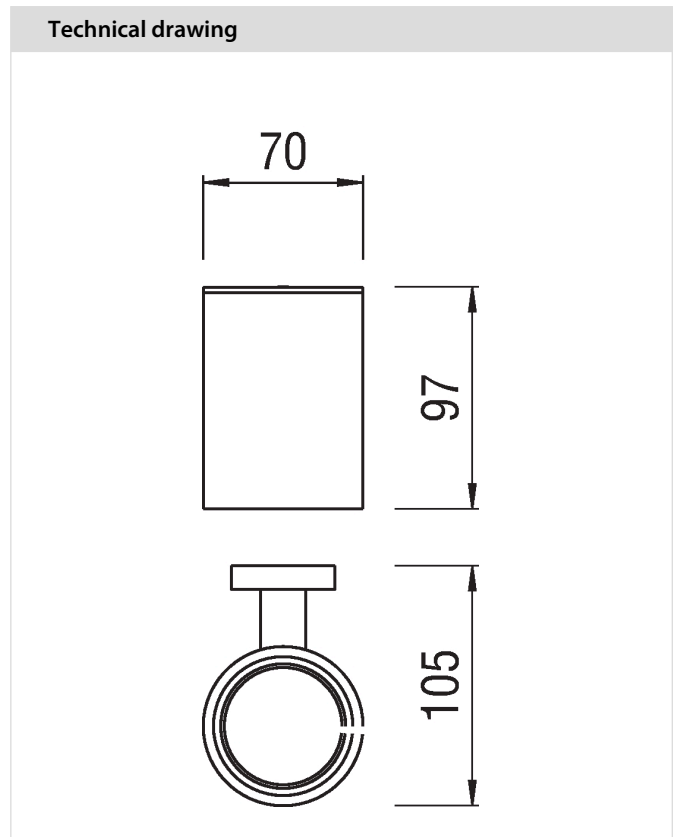

PLUS
ACPL12CR

Specifications

- Accessories
- Glass holder
- Finish: Chrome
- Wall-mounted