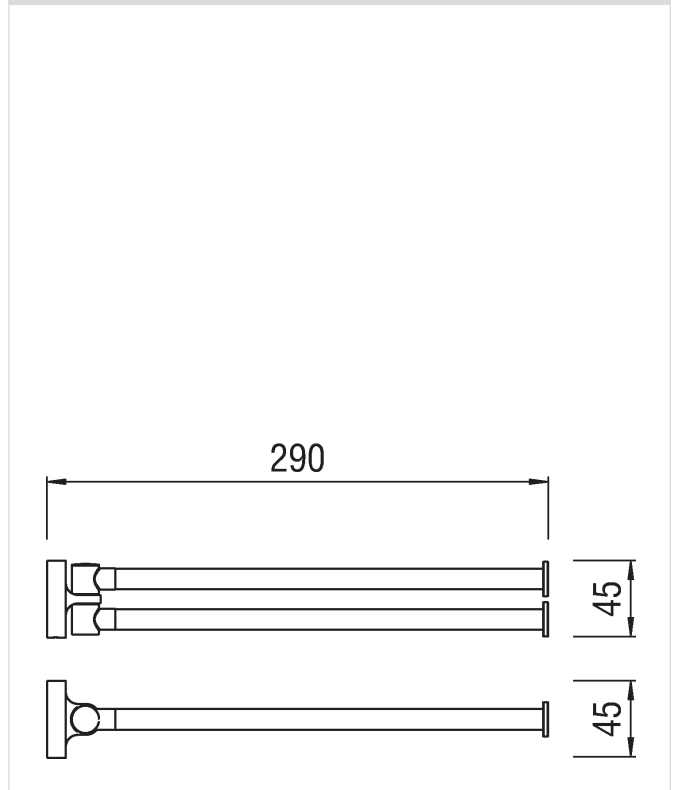

Image

Technical drawing

Specifications

- Accessories
- Towel holder
- Finish: Chrome
- Wall-mounted
- Double
- Adjustable