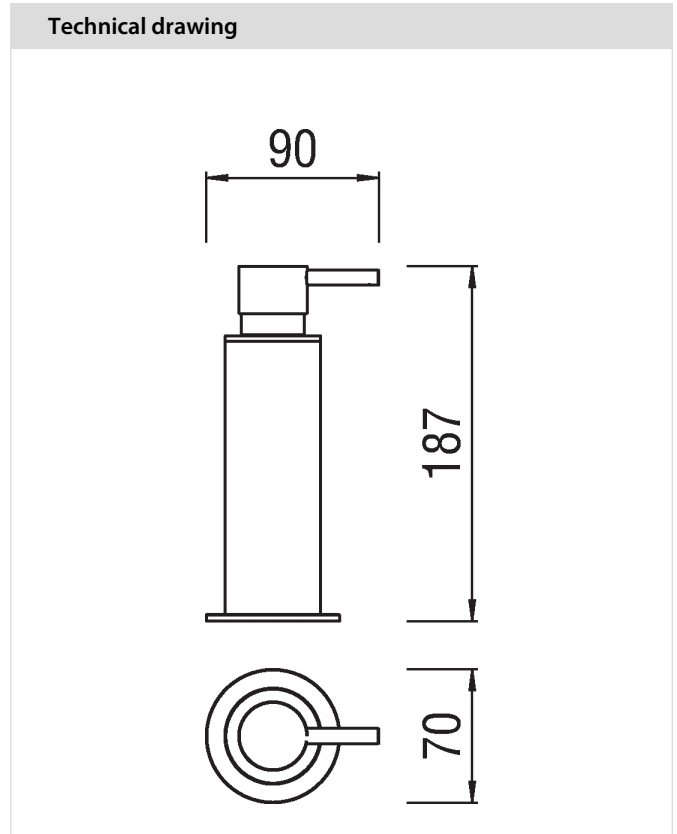

PLUS
ACPL61CR

Specifications

Accessories
Soap dispenser
Finish: Chrome
Free-standing