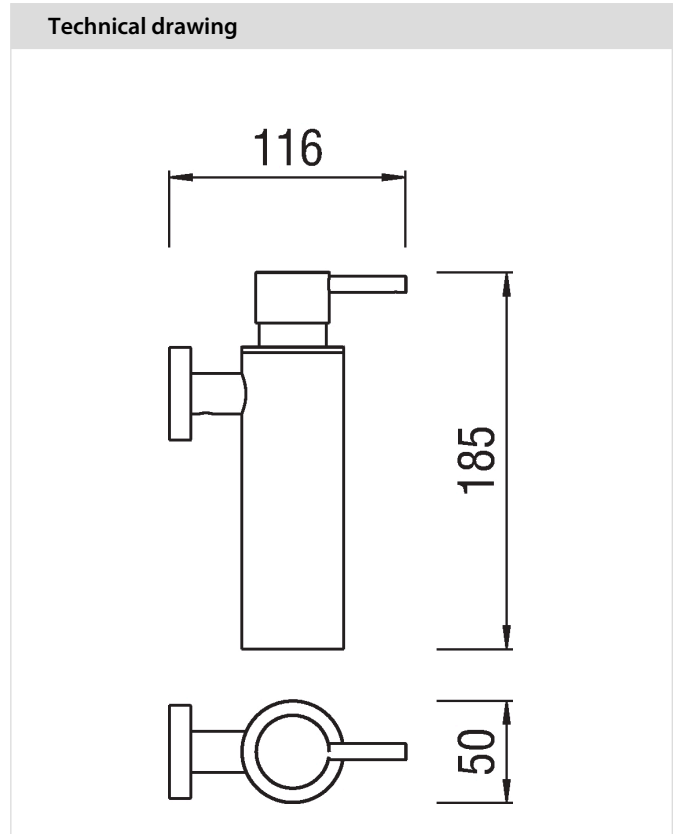

PLUS
ACPL62CR

Specifications

Accessories
Soap dispenser
Finish: Chrome
Wall-mounted