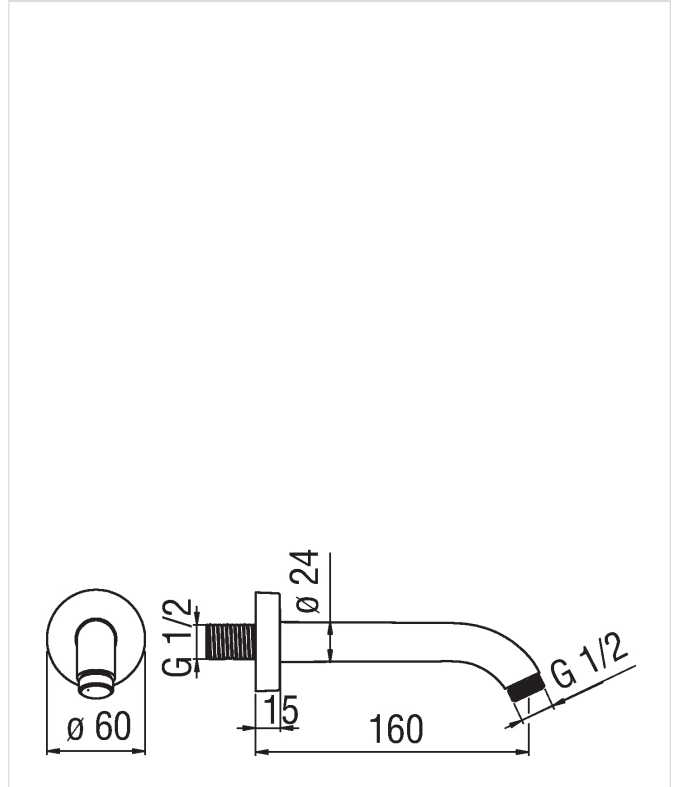

Image

Technical drawing

Specifications

Shower
Wall arm
Finish: Chrome
Dimension 160 mm