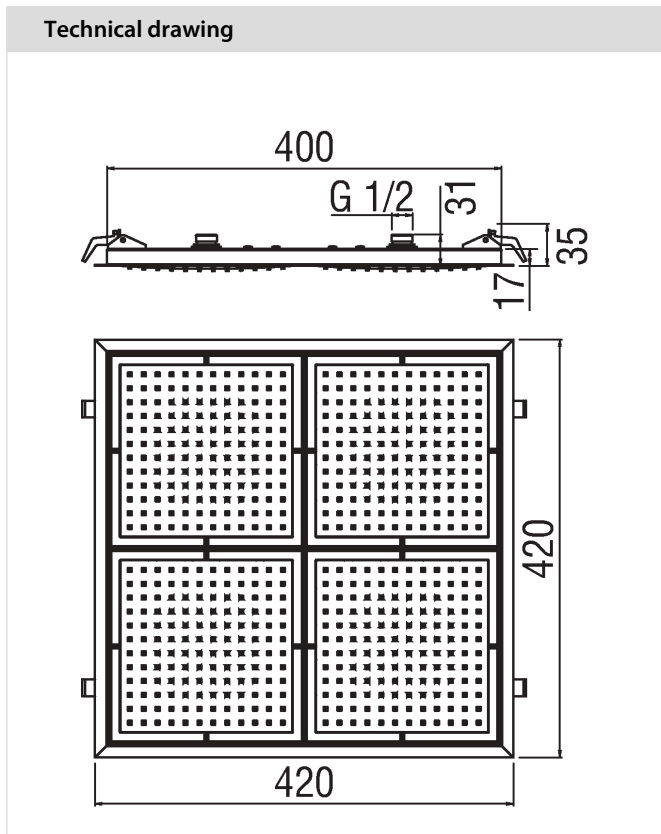

**UNIVERSAL RAIN**  
**AD139/35CCR**

**NOBILIS®**

The Best Technology for Water

**Specifications**

- Shower
- Flush fit shower head
- Finish: Abs chrome
- Dimensions 420 x 420 mm
- 1-way inlet
- Rain jet
- Anti limescale system
- Packaging: 52,5 x 50,5 x 10,5 cm / 0,027838 m<sup>3</sup> / 5,23 kg