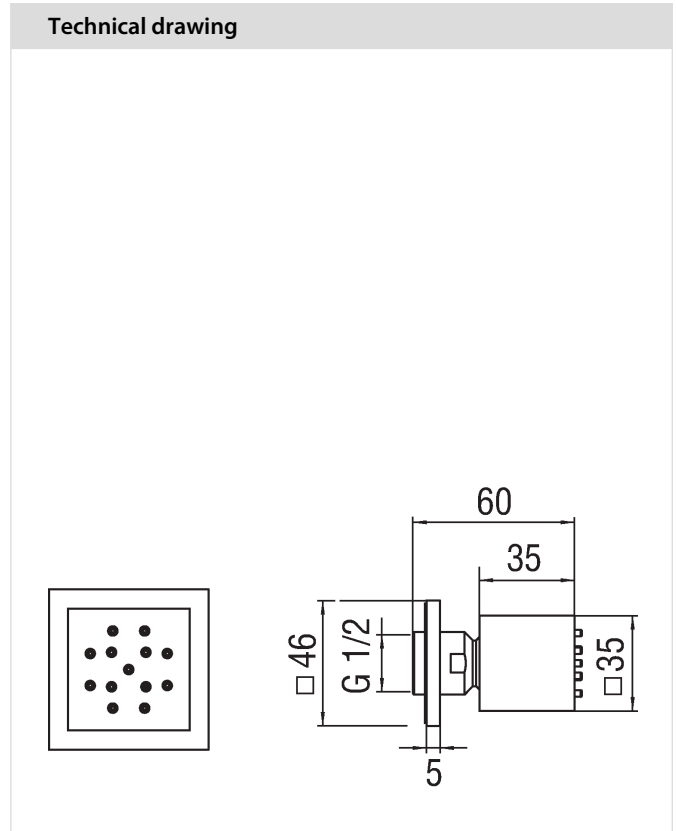

**FREE SHOWER
AD139/74CR**

Specifications

Shower
External bodyjet
Finish: Chrome
1-way inlet
Adjustable rain jet