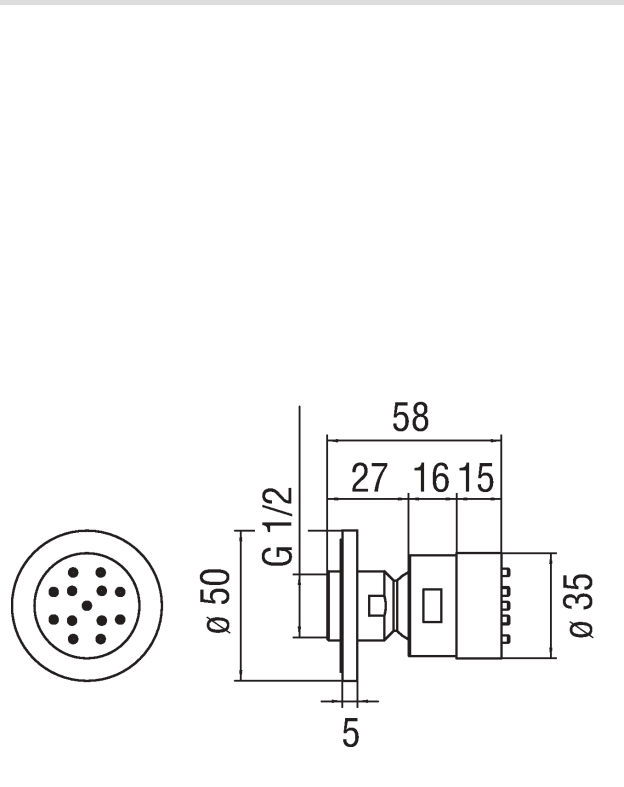

**FREE SHOWER
AD139/75CR**

NOBILIS®

The Best Technology for Water

Image

Technical drawing

Specifications

- Shower
- External bodyjet
- Finish: Chrome
- 1-way inlet
- Adjustable rain jet

Flow rate diagram