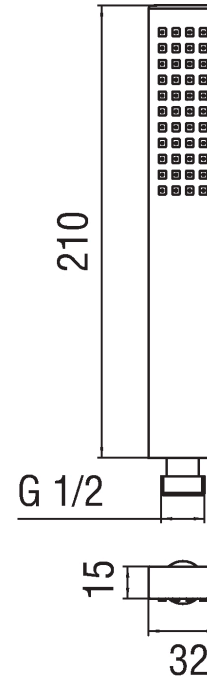

# FREE SHOWER AD142/124CR

## Image

## Technical drawing

## Specifications

Accessories  
Single jet shower head  
Finish: Chrome  
1/2" connection