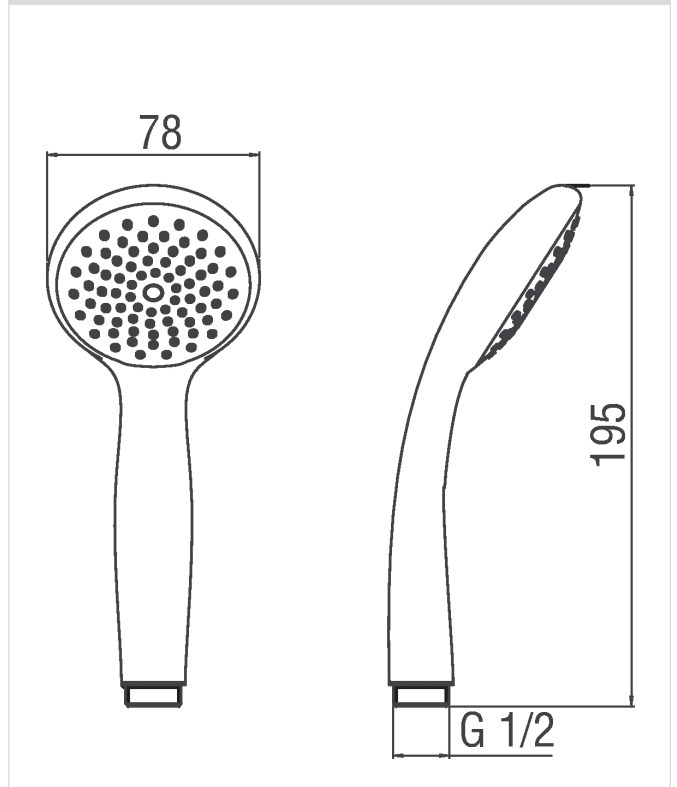

**FREE SHOWER
AD142/145CR**

Image

Technical drawing

Specifications

Accessories
Single jet shower head
Finish: Chrome
1/2" connection