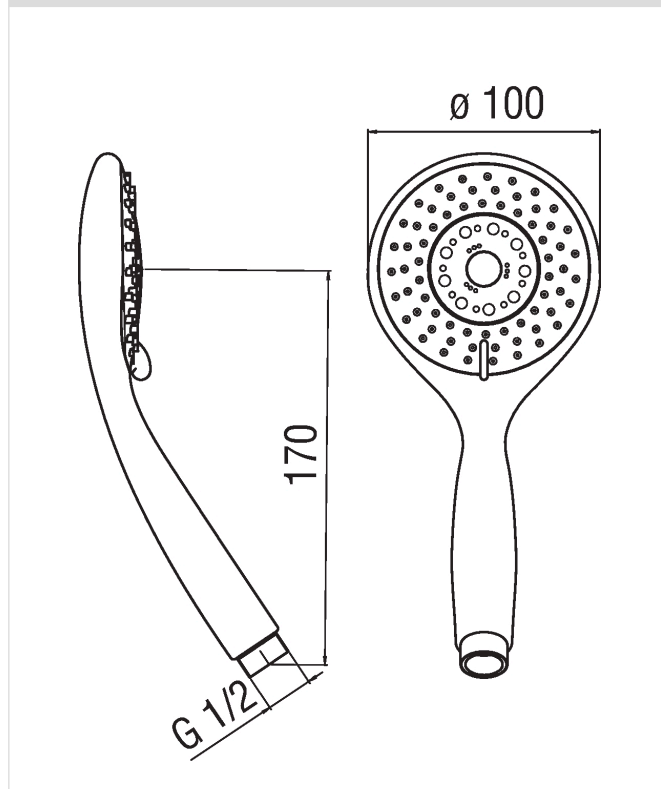

FREE SHOWER
AD142/151CR

NOBILIS[®]

The Best Technology for Water

Image

Technical drawing

Specifications

Accessories
3-jet shower head
Finish: Chrome
1/2" connection