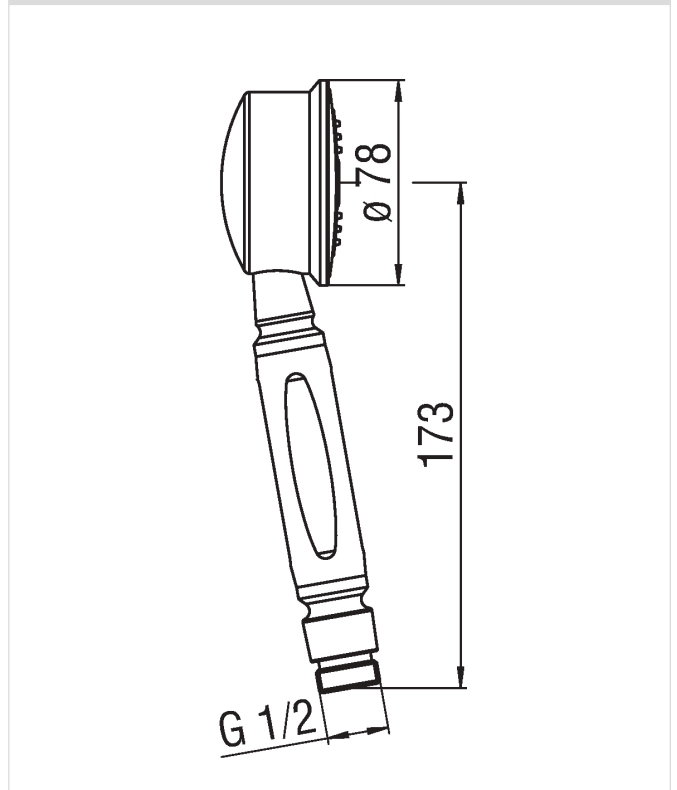

**FREE SHOWER
AD142/153CR**

Image

Technical drawing

Specifications

Accessories
Single jet shower head
Finish: Chrome
1/2" connection