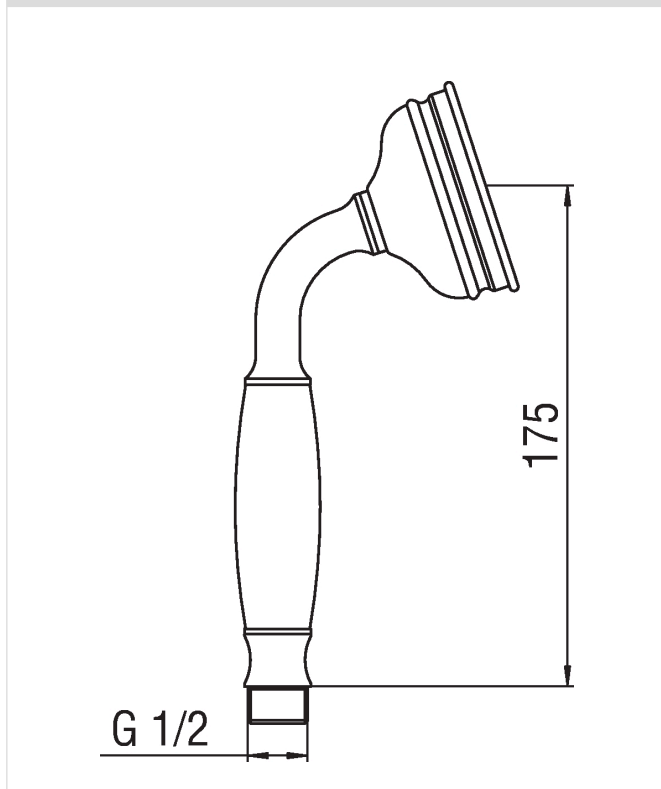

**FREE SHOWER
AD142/56CR**

NOBILIS®

The Best Technology for Water

Image

Technical drawing

Specifications

Accessories
Single jet shower head
Finish: Chrome
1/2" connection

Flow rate diagram