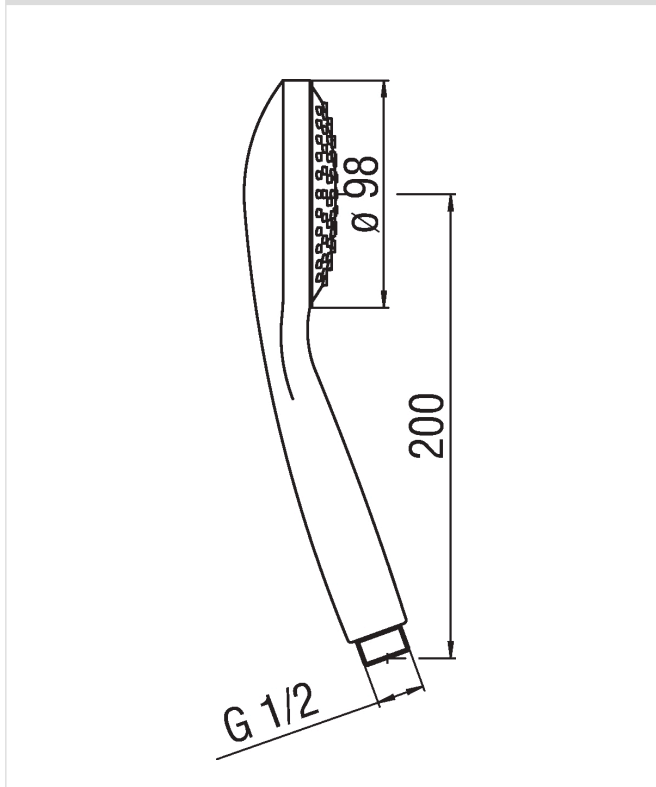

**FREE SHOWER  
AD142/80CR**

**NOBILIS®**

The Best Technology for Water

**Image**

**Technical drawing**

**Specifications**

Accessories  
Single jet shower head  
Finish: Chrome  
1/2" connection

**Flow rate diagram**