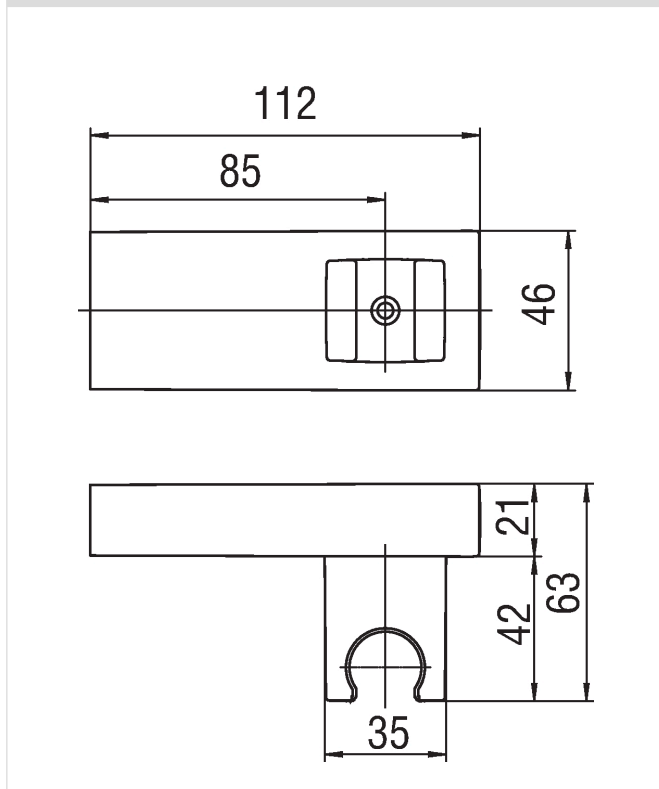

FREE SHOWER  
AD147/23CR

**NOBILIS**<sup>®</sup>

The Best Technology for Water

Image

Technical drawing

**Specifications**

Accessories  
Shower head support  
Finish: Chrome  
Fixed