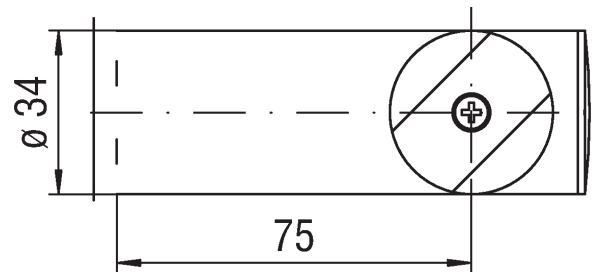

**FREE SHOWER
AD147/4CR**

Image

Technical drawing

Specifications

Shower
Shower head support
Finish: Chrome
Adjustable