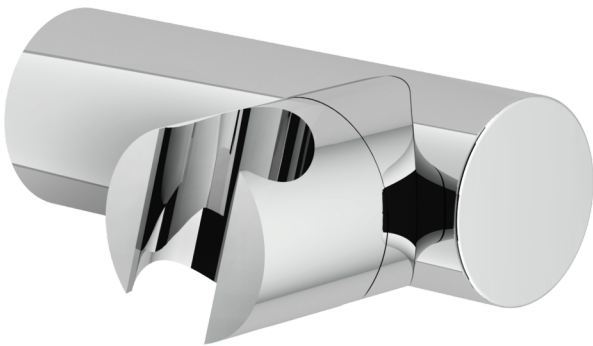

**FREE SHOWER
AD147/4CR**

Image

Technical drawing

Specifications

Shower
Shower head support
Finish: Chrome
Adjustable