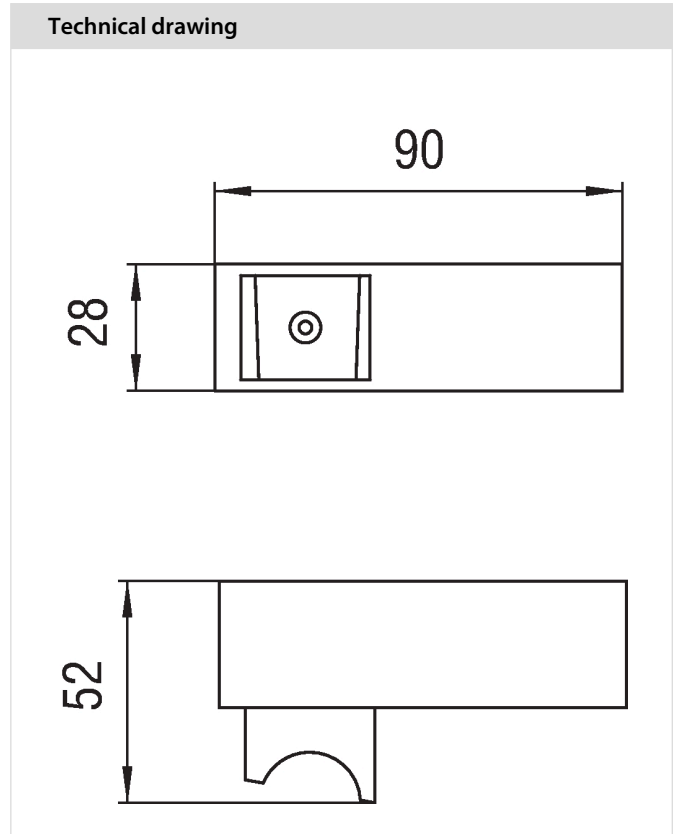

**FREE SHOWER
AD147/7CR**

Specifications

- Accessories
- Shower head support
- Finish: Chrome
- In brass
- Fixed