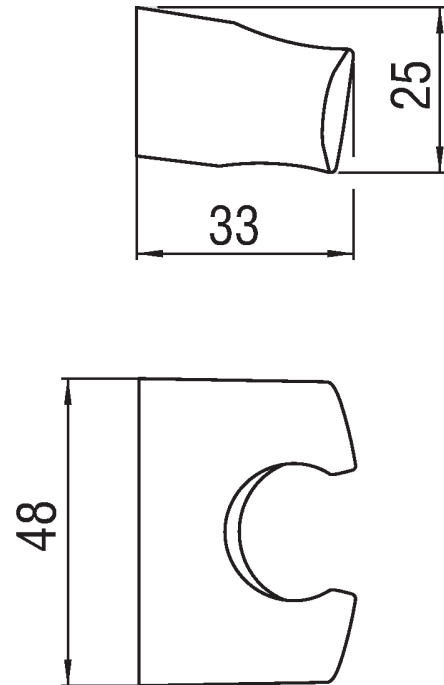

**FREE SHOWER
AD147/9CR**

Image

Technical drawing

Specifications

Accessories
Shower head support
Finish: Chrome
Fixed