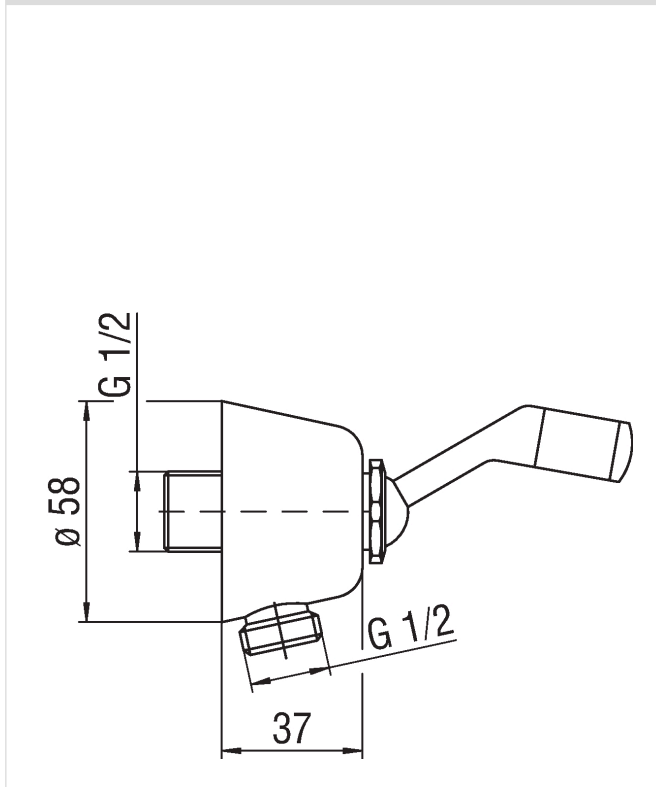

FREE SHOWER AD149CR

NOBILIS®

The Best Technology for Water

Image

Technical drawing

Specifications

- Shower
- Water connection
- Finish: Chrome
- Adjustable hand shower support
- 1/2" outlet