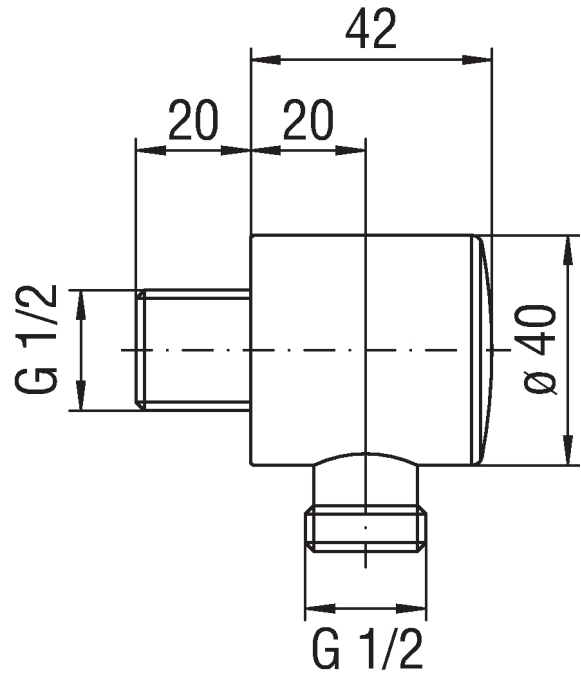

SKY
AD150/1CR

NOBILIS[®]
The Best Technology for Water

Image

Technical drawing

Specifications

Shower
Water connection
Finish: Chrome
1/2" outlet