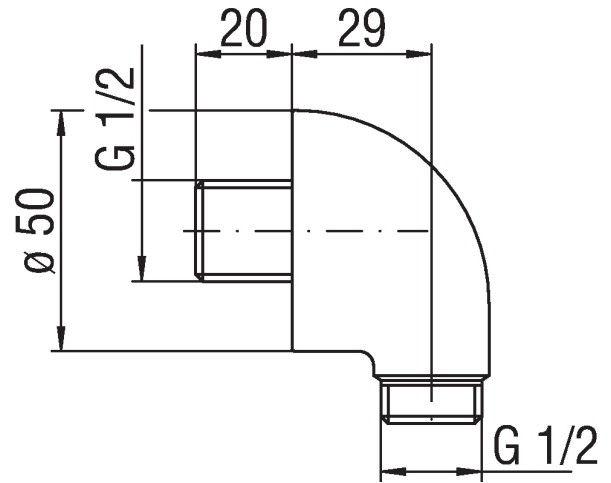

Image

Technical drawing

Specifications

Shower  
Water connection  
Finish: Chrome  
1/2" outlet