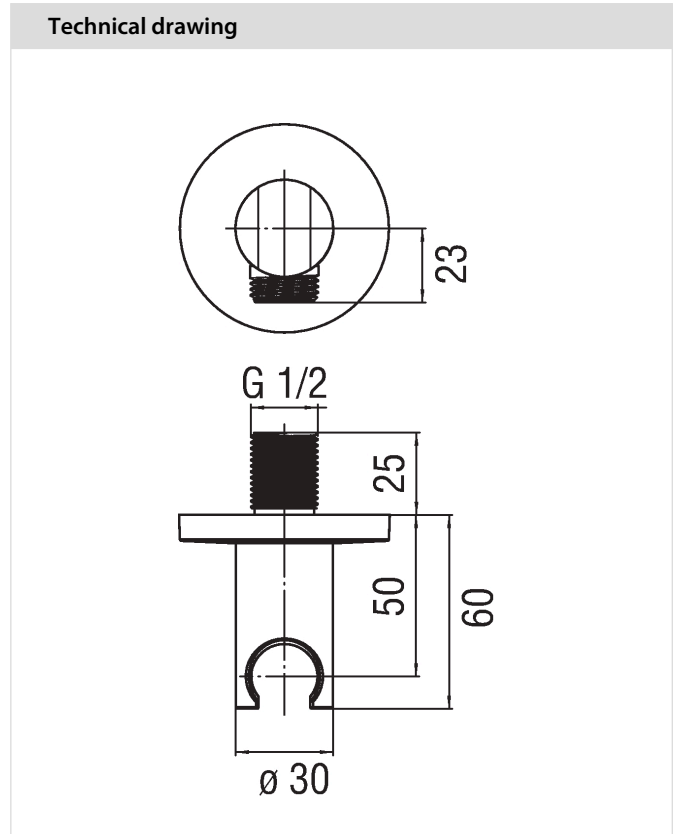

**FREE SHOWER
AD150/8CR**

Specifications

- Shower
- Water connection
- Finish: Chrome
- Fixed hand shower support
- 1/2" outlet