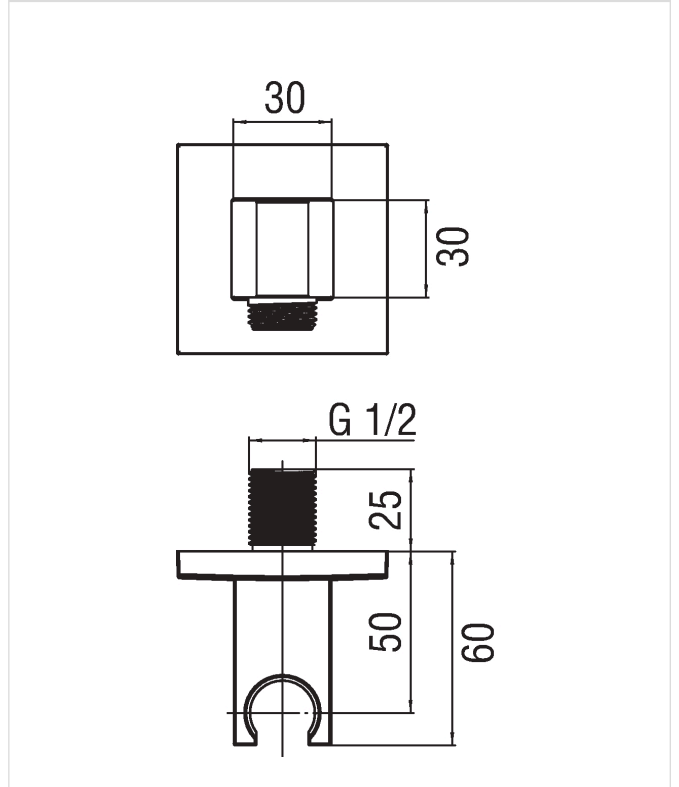

**FREE SHOWER
AD150/9CR**

Image

Technical drawing

Specifications

Shower
Water connection
Finish: Chrome
Fixed hand shower support
1/2" outlet