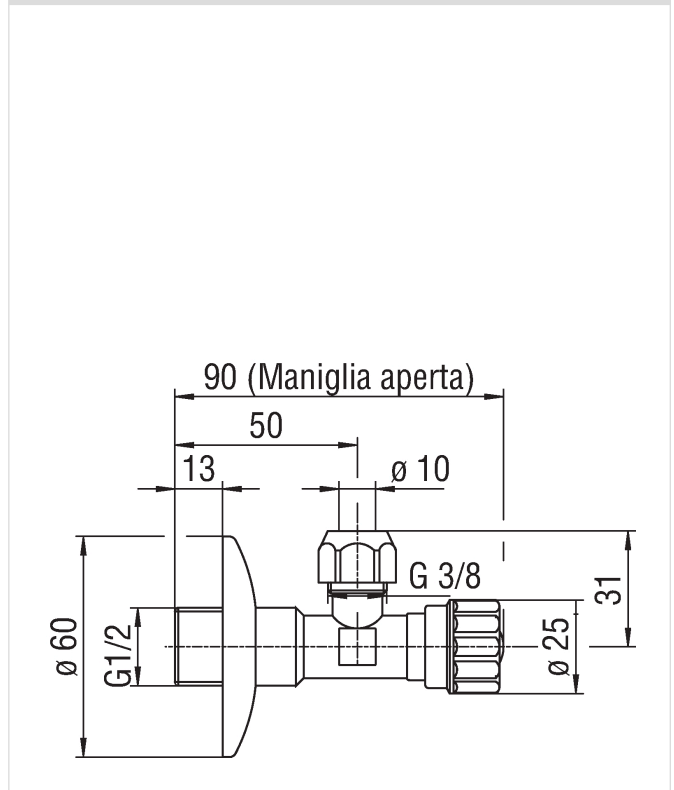

ANTICA BR
AV00121/2BR

NOBILIS[®]
The Best Technology for Water

Image

Technical drawing

Specifications

Accessories
Under-washbasin filter
Finish: Bronze
1/2" connection