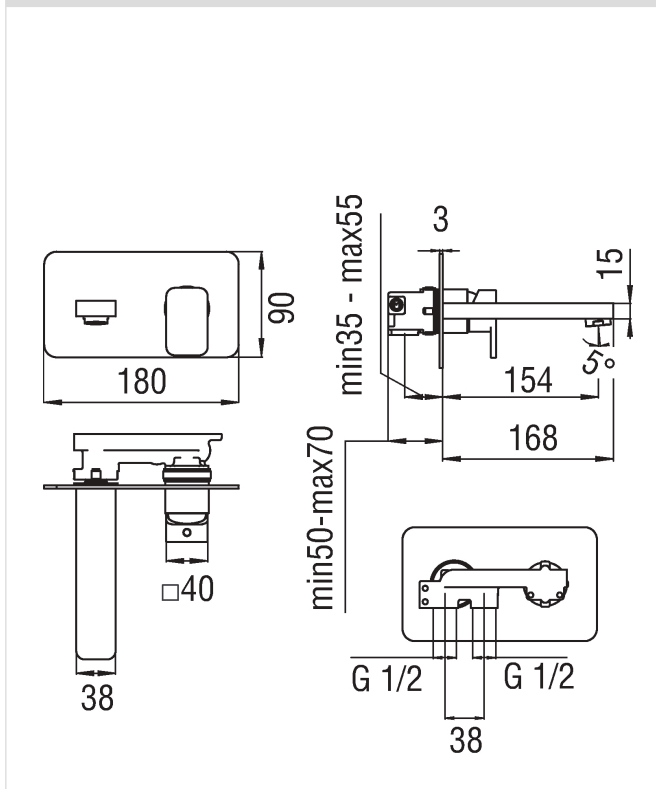

Image

Technical drawing

Specifications

- Washbasin
- Wall mounted single control
- Finish: Chrome
- 150 mm spout
- Built-in part included
- Cartridge \varnothing 35 mm
- Dynamic flow limiter (-50%)
- The temperature limiter
- Aerator Neoperl[®] cascade M 24 x 1
- Packaging: 41 x 21 x 7 cm / 0,006027 m³ / 2,43 kg

Flow rate diagram