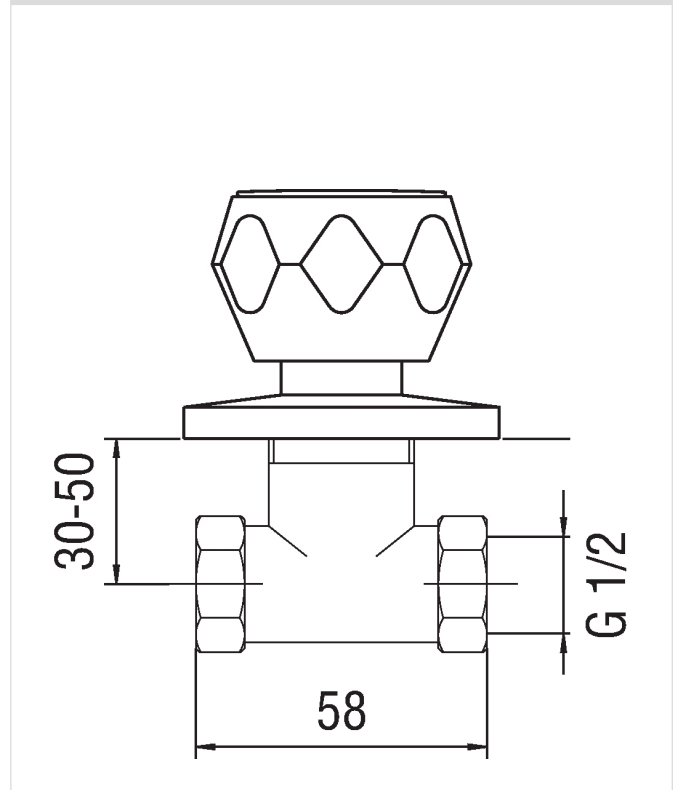

Image

Technical drawing

Specifications

Shower
Flush fit stop tap
Finish: Chrome
1/2" outlet
1/2" headwork