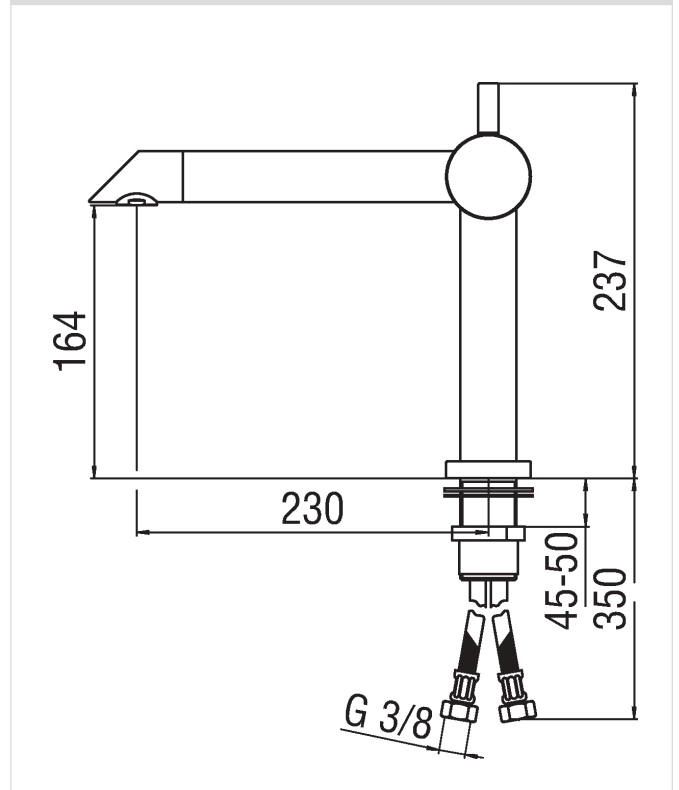

Image

Technical drawing

Specifications

Oz T4
Single control
Finish: Satin finish
Swivel spout
Packaging: 2,61 kg