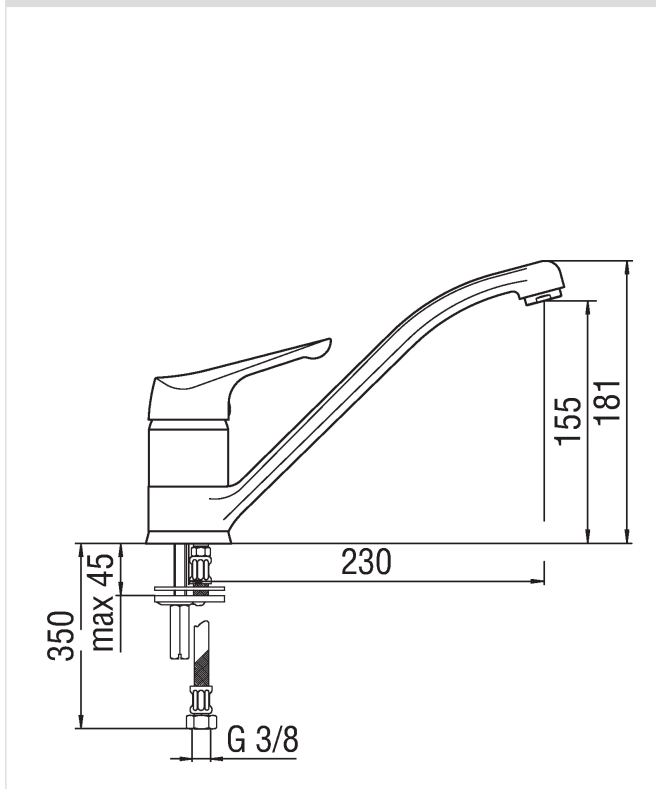

Image

Technical drawing

Specifications

- Sink
- Single control
- Finish: Chrome
- Swivel spout
- Cartridge  $\varnothing$  45 mm
- Dynamic flow limiter (-50%)
- The temperature limiter
- Aerator Neoperl® cascade M 24 x 1
- Flexible Parigi® SPX® stainless steel  $\varnothing$  3/8"
- Packaging: 41,5 x 16 x 7,5 cm / 0,00498 m<sup>3</sup> / 2,2 kg

Flow rate diagram