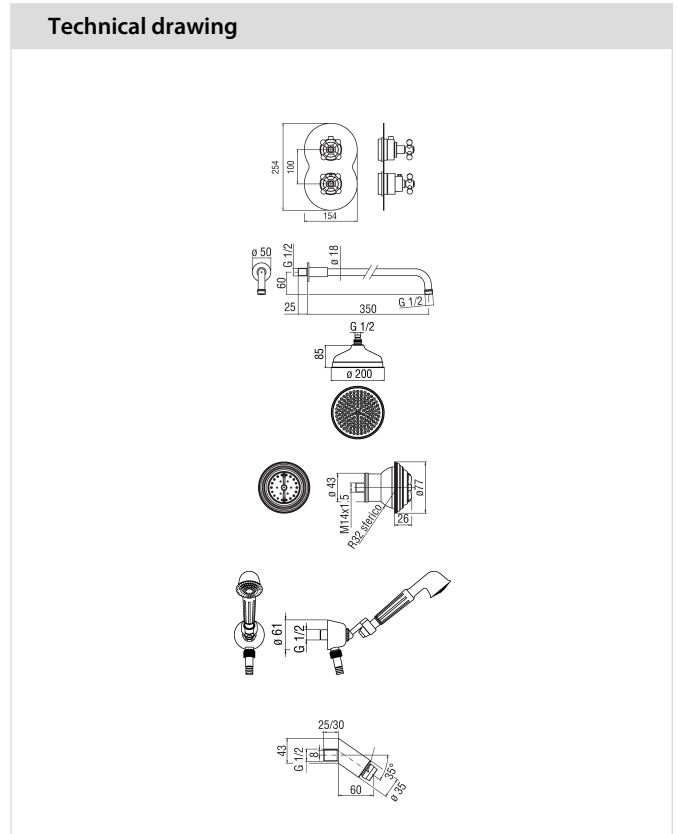

SHOWER SPA
WE00860CR_SS5

Specifications

EXTERNAL PART
5-way shower arrangement
5-way flush fit thermostat