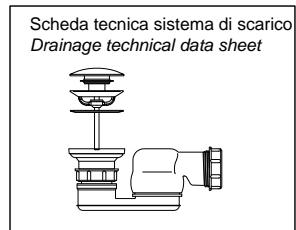

SARTO

Articolo: SARTO32
Materiale: Cristalplant
Troppopieno: SI
Portata: l/s 0,64
Peso lordo: kg 182 ca.
Peso netto: kg 132 ca.
Dimensione imballo: cm 197 x 107 x 68
Capacità*: l 290 ca.
*Considerando il limite di capienza al troppopieno

Descrizione: Vasca da bagno rettangolare freestanding o da incasso in Cristalplant con bordo per rubinetteria sul retro e due angoli stondati sul fronte, completa di piletta con scarico a pressione klik-clak, sifone e tubo flessibile.

Article: SARTO32
Material: Cristalplant
Overflow: YES
Flow rate: l/s 0,64
Gross weight: kg 182 ca.
Net weight: kg 132 ca.
Packing dimensions: cm 197 x 107 x 68
Capacity*: l 290 ca.
*Considering the capacity of water to the overflow

Description: Rectangular Cristalplant freestanding or encased bathtub with back rim for tap mounting and 2 rounded front corners, complete with drain and pressure plug, siphon and flexible hose.