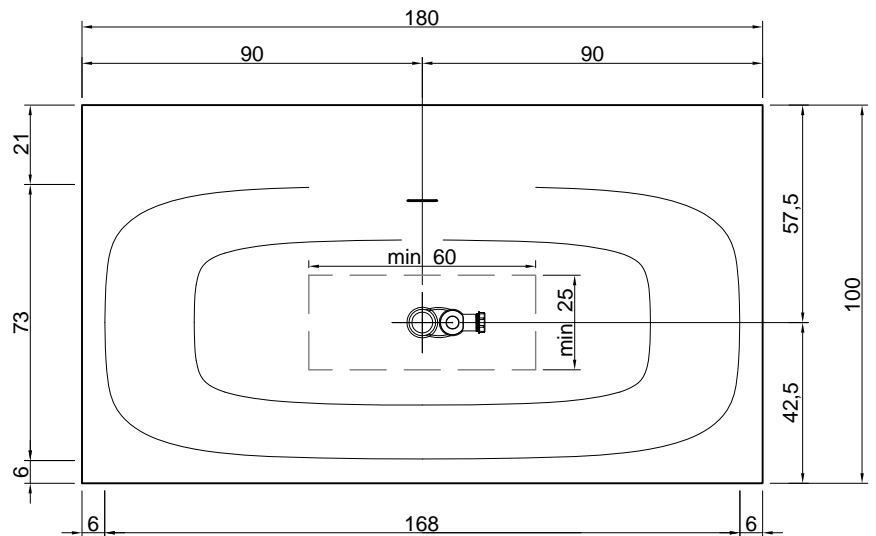

SARTO

Articolo: SARTO37
Materiale: Cristalplant
Troppopieno: SI
Portata: l/s 0,64
Peso lordo: kg 246 ca.
Peso netto: kg 196 ca.
Dimensione imballo: cm 197 x 107 x 68
Capacità*: l 290 ca.
*Considerando il limite di capienza al troppopieno

Descrizione: Vasca da bagno rettangolare freestanding in Cristalplant, con bordo per rubinetteria sul retro, completa di piletta con scarico a pressione clik-clak, sifone e tubo flessibile.

Article: SARTO37
Material: Cristalplant
Overflow: YES
Flow rate: l/s 0,64
Gross weight: kg 246 ca.
Net weight: kg 196 ca.
Packing dimensions: cm 197 x 107 x 68
Capacity*: l 290 ca.
*Considering the capacity of water to the overflow

Description: Rectangular Cristalplant freestanding bathtub with back rim for tap mounting, complete with drain and pressure plug, siphon and flexible hose.