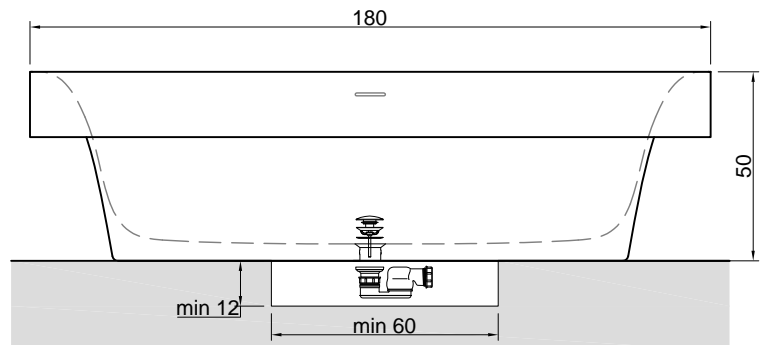

Article: SARTO46
Material: Cristalplant
Overflow: YES
Flow rate: l/s 0,64
Gross weight: kg 191 ca.
Net weight: kg 141 ca.
Packing dimensions: cm 197 x 107 x 68
Capacity*: l 290 ca.
*Considering the capacity of water to the overflow

Description: Semi-encased rectangular Cristalplant bathtub, complete with drain and pressure plug, siphon and flexible hose.