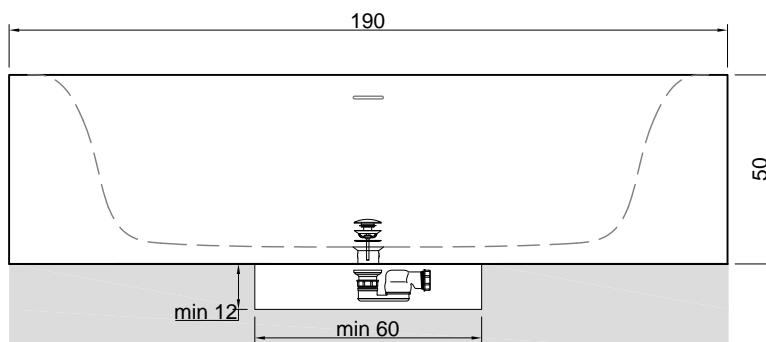

SARTO

Articolo: SARTO17
Materiale: Cristalplant
Troppopieno: SI
Portata: l/s 0,64
Peso lordo: kg 253 ca.
Peso netto: kg 203 ca.
Dimensione imballo: cm 197 x 107 x 68
Capacità*: l 290 ca.
*Considerando il limite di capienza al troppopieno

Descrizione: Vasca da bagno rettangolare freestanding in Cristalplant, con bordo per rubinetteria sul retro, completa di piletta con scarico a pressione clik-clak, sifone e tubo flessibile.

Article: SARTO17
Material: Cristalplant
Overflow: YES
Flow rate: l/s 0,64
Gross weight: kg 253 ca.
Net weight: kg 203 ca.
Packing dimensions: cm 197 x 107 x 68
Capacity*: l 290 ca.
*Considering the capacity of water to the overflow

Description: Rectangular Cristalplant freestanding bathtub with back rim for tap mounting, complete with drain and pressure plug, siphon and flexible hose.