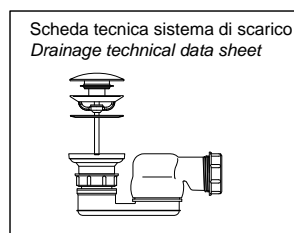

SARTO

Articolo: SARTO17
Materiale: Cristalplant
Troppopieno: SI
Portata: l/s 0,64
Peso lordo: kg 253 ca.
Peso netto: kg 203 ca.
Dimensione imballo: cm 197 x 107 x 68
Capacità*: l 290 ca.
*Considerando il limite di capienza al troppopieno

Descrizione: Vasca da bagno rettangolare freestanding in Cristalplant, con bordo per rubinetteria sul retro, completa di piletta con scarico a pressione clik-clak, sifone e tubo flessibile.

Article: SARTO17
Material: Cristalplant
Overflow: YES
Flow rate: l/s 0,64
Gross weight: kg 253 ca.
Net weight: kg 203 ca.
Packing dimensions: cm 197 x 107 x 68
Capacity*: l 290 ca.
*Considering the capacity of water to the overflow

Description: Rectangular Cristalplant freestanding bathtub with back rim for tap mounting, complete with drain and pressure plug, siphon and flexible hose.