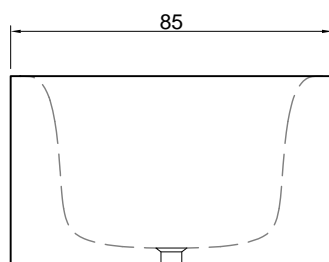

SARTO

Articolo: SARTO47

Materiale: Cristalplant

Troppopieno: SI

Portata: l/s 0,64

Peso lordo: kg 233 ca.

Peso netto: kg 183 ca.

Dimensione imballo: cm 197 x 107 x 68

Capacità: l 290 ca.

*Considerando il limite di capienza al troppopieno

Descrizione: Vasca da bagno rettangolare freestanding in Cristalplant completa di piletta con scarico a pressione klik-clak, sifone e tubo flessibile.

Article: SARTO47

Material: Cristalplant

Overflow: YES

Flow rate: l/s 0,64

Gross weight: kg 233 ca.

Net weight: kg 183 ca.

Packing dimensions: cm 197 x 107 x 68

Capacity: l 290 ca.

*Considering the capacity of water to the overflow

Description: Rectangular Cristalplant freestanding bathtub, complete with drain and pressure plug, siphon and flexible hose.