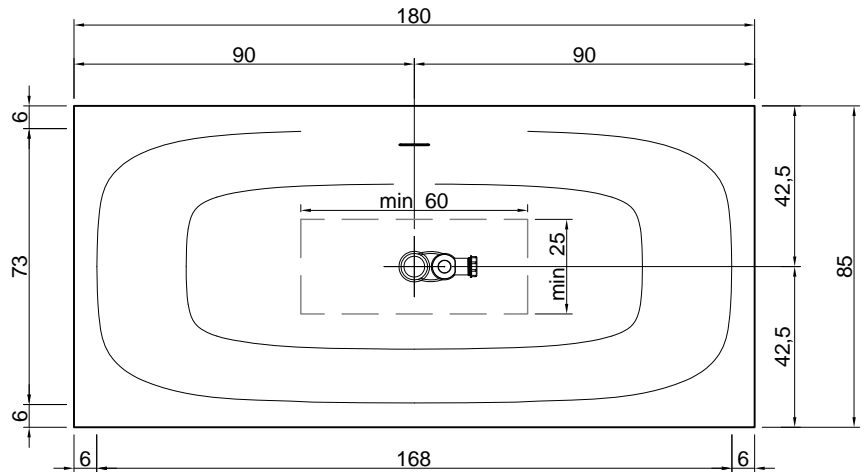

Article: SARTO46
Material: Cristalplant
Overflow: YES
Flow rate: l/s 0,64
Gross weight: kg 191 ca.
Net weight: kg 141 ca.
Packing dimensions: cm 197 x 107 x 68
Capacity*: l 290 ca.
*Considering the capacity of water to the overflow

Description: Semi-encased rectangular Cristalplant bathtub, complete with drain and pressure plug, siphon and flexible hose.