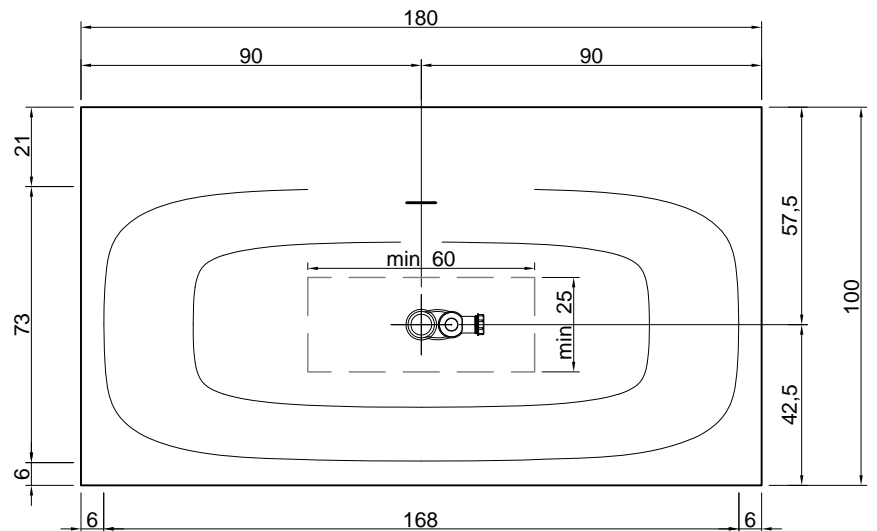

SARTO

Articolo: SARTO36
Materiale: Cristalplant
Troppopieno: SI
Portata: l/s 0,64
Peso lordo: kg 202 ca.
Peso netto: kg 152 ca.
Dimensione imballo: cm 197 x 107 x 68
Capacità*: l 290 ca.
*Considerando il limite di capienza al troppopieno

Descrizione: Vasca da bagno rettangolare a semincasso in Cristalplant con bordo per rubinetteria sul retro, completa di piletta con scarico a pressione clik-clak, sifone e tubo flessibile.

Article: SARTO36
Material: Cristalplant
Overflow: YES
Flow rate: l/s 0,64
Gross weight: kg 202 ca.
Net weight: kg 152 ca.
Packing dimensions: cm 197 x 107 x 68
Capacity*: l 290 ca.
*Considering the capacity of water to the overflow

Description: Semi-encased rectangular Cristalplant bathtub with back rim for tap mounting, complete with drain and pressure plug, siphon and flexible hose.