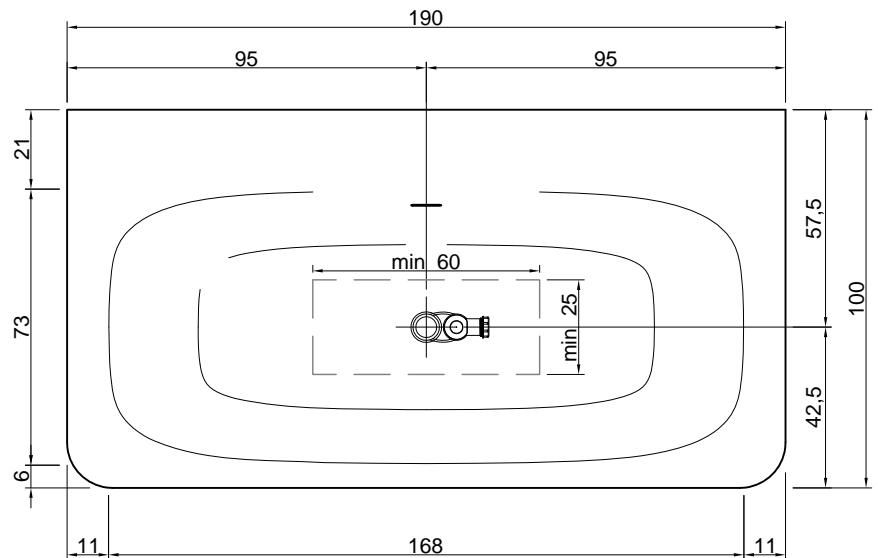

Article: SARTO12
Material: Cristalplant
Overflow: YES
Flow rate: l/s 0,64
Gross weight: kg 186 ca.
Net weight: kg 136 ca.
Packing dimensions: cm 197 x 107 x 68
Capacity*: l 290 ca.
*Considering the capacity of water to the overflow

Description: Rectangular Cristalplant freestanding or encased bathtub with back rim for tap mounting and 2 rounded front corners, complete with drain and pressure plug, siphon and flexible hose.