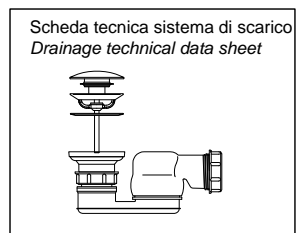

SARTO

Articolo: SARTO42
Materiale: Cristalplant
Troppopieno: SI
Portata: l/s 0,64
Peso lordo: kg 173 ca.
Peso netto: kg 123 ca.
Dimensione imballo: cm 197 x 107 x 68
Capacità*: l 290 ca.
*Considerando il limite di capienza al troppopieno

Descrizione: Vasca da bagno rettangolare freestanding o da incasso in Cristalplant con due angoli stondati sul fronte, completa di piletta con scarico a pressione clik-clak, sifone e tubo flessibile.

Article: SARTO42
Material: Cristalplant
Overflow: YES
Flow rate: l/s 0,64
Gross weight: kg 173 ca.
Net weight: kg 123 ca.
Packing dimensions: cm 197 x 107 x 68
Capacity*: l 290 ca.
*Considering the capacity of water to the overflow

Description: Rectangular Cristalplant freestanding or encased bathtub with 2 rounded corners, complete with drain and pressure plug, siphon and flexible hose.