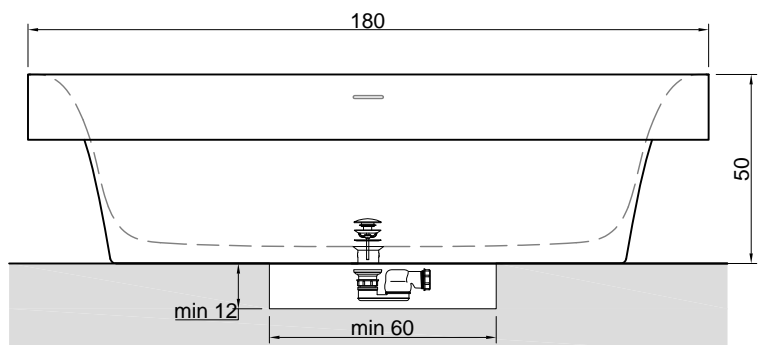

SARTO

Articolo: SARTO36
Materiale: Cristalplant
Troppopieno: SI
Portata: l/s 0,64
Peso lordo: kg 202 ca.
Peso netto: kg 152 ca.
Dimensione imballo: cm 197 x 107 x 68
Capacità*: l 290 ca.
*Considerando il limite di capienza al troppopieno

Descrizione: Vasca da bagno rettangolare a semincasso in Cristalplant con bordo per rubinetteria sul retro, completa di piletta con scarico a pressione clik-clak, sifone e tubo flessibile.

Article: SARTO36
Material: Cristalplant
Overflow: YES
Flow rate: l/s 0,64
Gross weight: kg 202 ca.
Net weight: kg 152 ca.
Packing dimensions: cm 197 x 107 x 68
Capacity*: l 290 ca.
*Considering the capacity of water to the overflow

Description: Semi-encased rectangular Cristalplant bathtub with back rim for tap mounting, complete with drain and pressure plug, siphon and flexible hose.