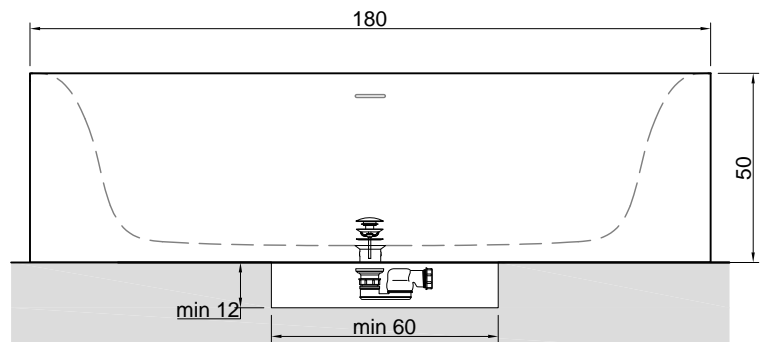

SARTO

Articolo: SARTO37
Materiale: Cristalplant
Troppopieno: SI
Portata: l/s 0,64
Peso lordo: kg 246 ca.
Peso netto: kg 196 ca.
Dimensione imballo: cm 197 x 107 x 68
Capacità*: l 290 ca.
*Considerando il limite di capienza al troppopieno

Descrizione: Vasca da bagno rettangolare freestanding in Cristalplant, con bordo per rubinetteria sul retro, completa di piletta con scarico a pressione clik-clak, sifone e tubo flessibile.

Article: SARTO37
Material: Cristalplant
Overflow: YES
Flow rate: l/s 0,64
Gross weight: kg 246 ca.
Net weight: kg 196 ca.
Packing dimensions: cm 197 x 107 x 68
Capacity*: l 290 ca.
*Considering the capacity of water to the overflow

Description: Rectangular Cristalplant freestanding bathtub with back rim for tap mounting, complete with drain and pressure plug, siphon and flexible hose.