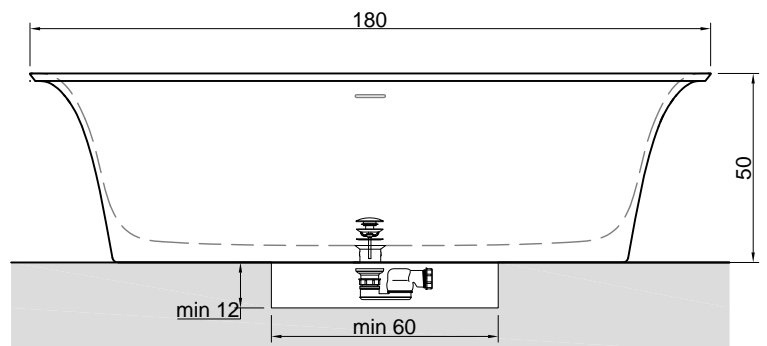

SARTO

Articolo: SARTO42
Materiale: Cristalplant
Troppopieno: SI
Portata: l/s 0,64
Peso lordo: kg 173 ca.
Peso netto: kg 123 ca.
Dimensione imballo: cm 197 x 107 x 68
Capacità*: l 290 ca.
*Considerando il limite di capienza al troppopieno

Descrizione: Vasca da bagno rettangolare freestanding o da incasso in Cristalplant con due angoli stondati sul fronte, completa di piletta con scarico a pressione clik-clak, sifone e tubo flessibile.

Article: SARTO42
Material: Cristalplant
Overflow: YES
Flow rate: l/s 0,64
Gross weight: kg 173 ca.
Net weight: kg 123 ca.
Packing dimensions: cm 197 x 107 x 68
Capacity*: l 290 ca.
*Considering the capacity of water to the overflow

Description: Rectangular Cristalplant freestanding or encased bathtub with 2 rounded corners, complete with drain and pressure plug, siphon and flexible hose.