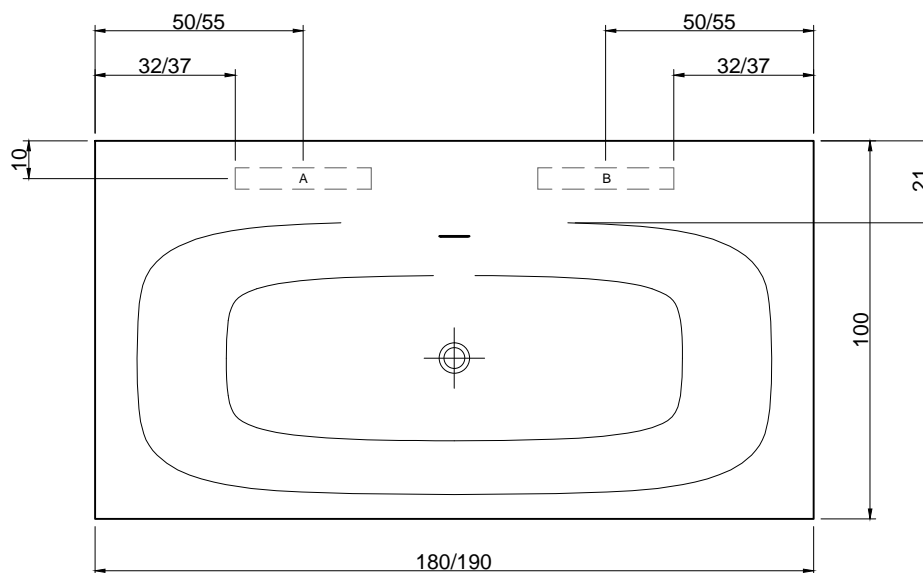

SARTO - Posizionamento rubinetteria - Tap position

Vista dall'alto del posizionamento del rubinetto sul bordo da 21 cm lato lungo vasca opzioni A - B degli artt. BK701, AY701SA, AY701LU.

Top view of tap position on border 21 cm long side options A - B of artt. BK701, AY701SA, AY701LU.