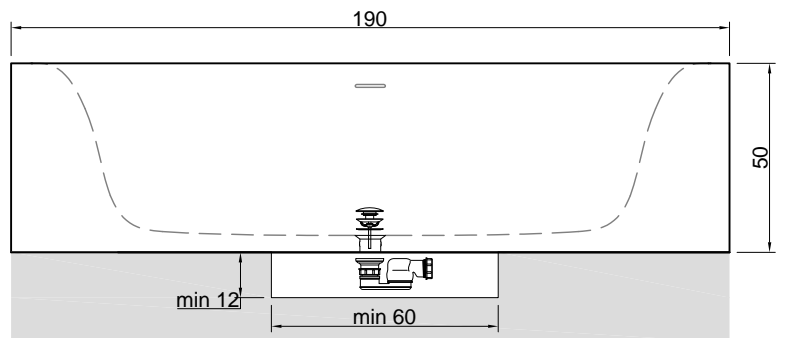

Article: SARTO27

Material: Cristalplant

Overflow: YES

Flow rate: l/s 0,64

Gross weight: kg 238 ca.

Net weight: kg 188 ca.

Packing dimensions: cm 197 x 107 x 68

Capacity*: l 290 ca.

*Considering the capacity of water to the overflow

Description: Rectangular Cristalplant freestanding bathtub, complete with drain and pressure plug, siphon and flexible hose.