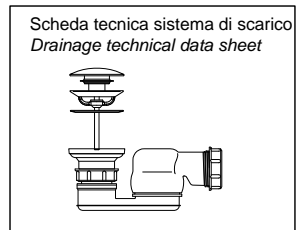

Article: SARTO46
Material: Cristalplant
Overflow: YES
Flow rate: l/s 0,64
Gross weight: kg 191 ca.
Net weight: kg 141 ca.
Packing dimensions: cm 197 x 107 x 68
Capacity*: l 290 ca.
*Considering the capacity of water to the overflow

Description: Semi-encased rectangular Cristalplant bathtub, complete with drain and pressure plug, siphon and flexible hose.