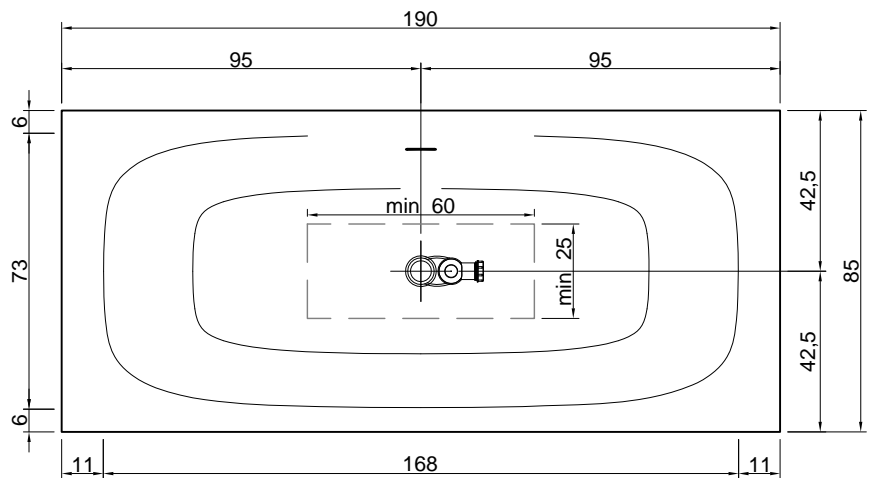

Article: SARTO20
Material: Cristalplant
Overflow: YES
Flow rate: l/s 0,64
Gross weight: kg 176 ca.
Net weight: kg 126 ca.
Packing dimensions: cm 197 x 107 x 68
Capacity*: l 290 ca.
*Considering the capacity of water to the overflow

Description: Rectangular Cristalplant freestanding or encased bathtub complete with drain and pressure, plug siphon and flexible hose.