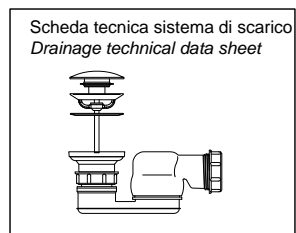

SARTO

Articolo: SARTO37
Materiale: Cristalplant
Troppopieno: SI
Portata: l/s 0,64
Peso lordo: kg 246 ca.
Peso netto: kg 196 ca.
Dimensione imballo: cm 197 x 107 x 68
Capacità*: l 290 ca.
*Considerando il limite di capienza al troppopieno

Descrizione: Vasca da bagno rettangolare freestanding in Cristalplant, con bordo per rubinetteria sul retro, completa di piletta con scarico a pressione clik-clak, sifone e tubo flessibile.

Article: SARTO37
Material: Cristalplant
Overflow: YES
Flow rate: l/s 0,64
Gross weight: kg 246 ca.
Net weight: kg 196 ca.
Packing dimensions: cm 197 x 107 x 68
Capacity*: l 290 ca.
*Considering the capacity of water to the overflow

Description: Rectangular Cristalplant freestanding bathtub with back rim for tap mounting, complete with drain and pressure plug, siphon and flexible hose.