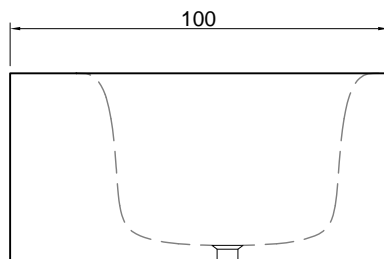

SARTO

Articolo: SARTO37
Materiale: Cristalplant
Troppopieno: SI
Portata: l/s 0,64
Peso lordo: kg 246 ca.
Peso netto: kg 196 ca.
Dimensione imballo: cm 197 x 107 x 68
Capacità*: l 290 ca.
*Considerando il limite di capienza al troppopieno

Descrizione: Vasca da bagno rettangolare freestanding in Cristalplant, con bordo per rubinetteria sul retro, completa di piletta con scarico a pressione clik-clak, sifone e tubo flessibile.

Article: SARTO37
Material: Cristalplant
Overflow: YES
Flow rate: l/s 0,64
Gross weight: kg 246 ca.
Net weight: kg 196 ca.
Packing dimensions: cm 197 x 107 x 68
Capacity*: l 290 ca.
*Considering the capacity of water to the overflow

Description: Rectangular Cristalplant freestanding bathtub with back rim for tap mounting, complete with drain and pressure plug, siphon and flexible hose.