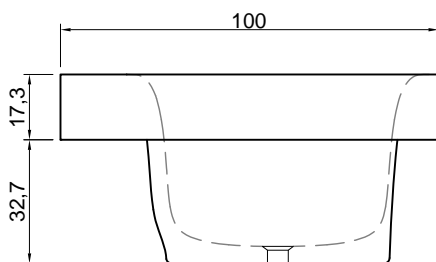

SARTO

Articolo: SARTO36
Materiale: Cristalplant
Troppopieno: SI
Portata: l/s 0,64
Peso lordo: kg 202 ca.
Peso netto: kg 152 ca.
Dimensione imballo: cm 197 x 107 x 68
Capacità*: l 290 ca.
*Considerando il limite di capienza al troppopieno

Descrizione: Vasca da bagno rettangolare a semincasso in Cristalplant con bordo per rubinetteria sul retro, completa di piletta con scarico a pressione clik-clak, sifone e tubo flessibile.

Article: SARTO36
Material: Cristalplant
Overflow: YES
Flow rate: l/s 0,64
Gross weight: kg 202 ca.
Net weight: kg 152 ca.
Packing dimensions: cm 197 x 107 x 68
Capacity*: l 290 ca.
*Considering the capacity of water to the overflow

Description: Semi-encased rectangular Cristalplant bathtub with back rim for tap mounting, complete with drain and pressure plug, siphon and flexible hose.