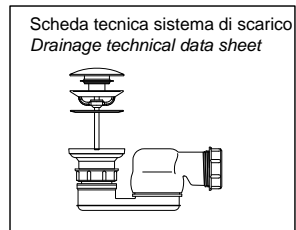

SARTO

Articolo: SARTO34
Materiale: Cristalplant
Troppopieno: SI
Portata: l/s 0,64
Peso lordo: kg 182 ca.
Peso netto: kg 132 ca.
Dimensione imballo: cm 197 x 107 x 68
Capacità*: l 290 ca.
*Considerando il limite di capienza al troppopieno

Descrizione: Vasca da bagno rettangolare freestanding o da incasso in Cristalplant con bordo per rubinetteria sul retro e quattro angoli stondati, completa di piletta con scarico a pressione klik-clak, sifone e tubo flessibile.

Article: SARTO34
Material: Cristalplant
Overflow: YES
Flow rate: l/s 0,64
Gross weight: kg 182 ca.
Net weight: kg 132 ca.
Packing dimensions: cm 197 x 107 x 68
Capacity*: l 290 ca.
*Considering the capacity of water to the overflow

Description: Rectangular Cristalplant freestanding or encased bathtub with back rim for tap mounting and 4 rounded corners, complete with drain and pressure plug, siphon and flexible hose.