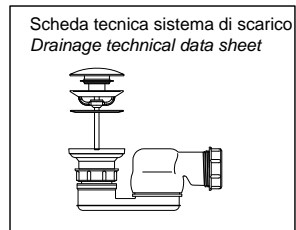

Article: SARTO40
Material: Cristalplant
Overflow: YES
Flow rate: l/s 0,64
Gross weight: kg 173 ca.
Net weight: kg 123 ca.
Packing dimensions: cm 197 x 107 x 68
Capacity*: l 290 ca.
*Considering the capacity of water to the overflow

Description: Rectangular Cristalplant freestanding or encased bathtub complete with drain and pressure, plug siphon and flexible hose.