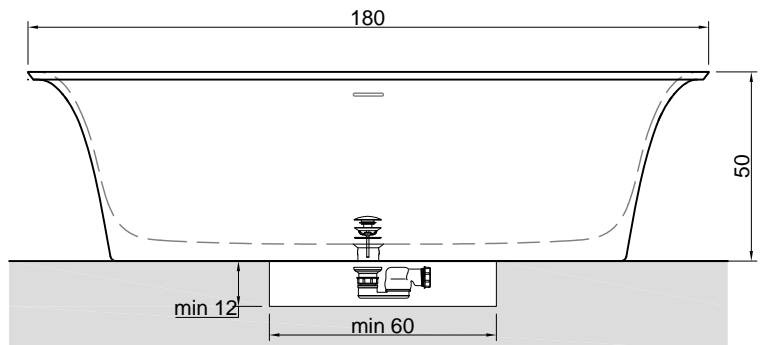

Article: SARTO40
Material: Cristalplant
Overflow: YES
Flow rate: l/s 0,64
Gross weight: kg 173 ca.
Net weight: kg 123 ca.
Packing dimensions: cm 197 x 107 x 68
Capacity*: l 290 ca.
*Considering the capacity of water to the overflow

Description: Rectangular Cristalplant freestanding or encased bathtub complete with drain and pressure, plug siphon and flexible hose.