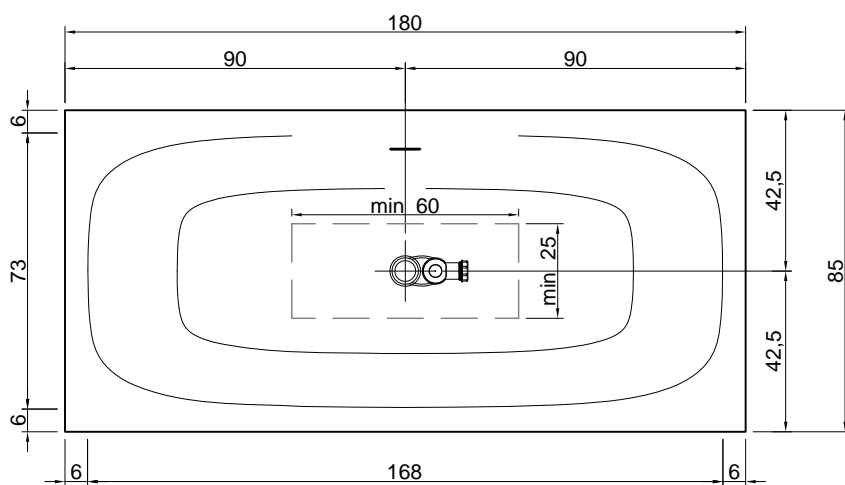

SARTO

Articolo: SARTO47

Materiale: Cristalplant

Troppopieno: SI

Portata: l/s 0,64

Peso lordo: kg 233 ca.

Peso netto: kg 183 ca.

Dimensione imballo: cm 197 x 107 x 68

Capacità: l 290 ca.

*Considerando il limite di capienza al troppopieno

Descrizione: Vasca da bagno rettangolare freestanding in Cristalplant completa di piletta con scarico a pressione klik-clak, sifone e tubo flessibile.

Article: SARTO47

Material: Cristalplant

Overflow: YES

Flow rate: l/s 0,64

Gross weight: kg 233 ca.

Net weight: kg 183 ca.

Packing dimensions: cm 197 x 107 x 68

Capacity: l 290 ca.

*Considering the capacity of water to the overflow

Description: Rectangular Cristalplant freestanding bathtub, complete with drain and pressure plug, siphon and flexible hose.