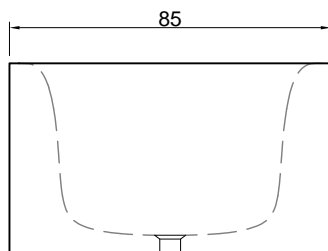

Article: SARTO27

Material: Cristalplant

Overflow: YES

Flow rate: l/s 0,64

Gross weight: kg 238 ca.

Net weight: kg 188 ca.

Packing dimensions: cm 197 x 107 x 68

Capacity*: l 290 ca.

*Considering the capacity of water to the overflow

Description: Rectangular Cristalplant freestanding bathtub, complete with drain and pressure plug, siphon and flexible hose.