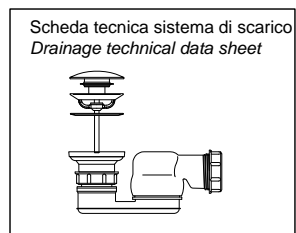

SARTO

Articolo: SARTO15
Materiale: Cristalplant
Troppopieno: SI
Portata: l/s 0,64
Peso lordo: kg 180 ca.
Peso netto: kg 130 ca.
Dimensione imballo: cm 197 x 107 x 68
Capacità*: l 290 ca.
*Considerando il limite di capienza al troppopieno

Descrizione: Vasca da bagno ovale freestanding o da incasso in Cristalplant con bordo per rubinetteria sul retro completa di piletta con scarico a pressione klik-clak, sifone e tubo flessibile.

Article: SARTO15
Material: Cristalplant
Overflow: YES
Flow rate: l/s 0,64
Gross weight: kg 180 ca.
Net weight: kg 130 ca.
Packing dimensions: cm 197 x 107 x 68
Capacity*: l 290 ca.
*Considering the capacity of water to the overflow

Description: Oval Cristalplant freestanding or encased bathtub with back rim for tap mounting, complete with drain and pressure plug, siphon and flexible hose.