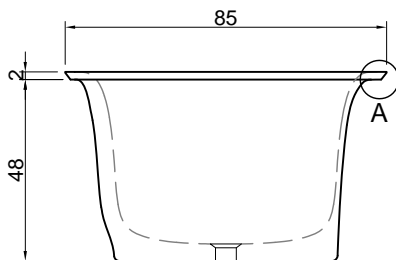

Article: SARTO40
Material: Cristalplant
Overflow: YES
Flow rate: l/s 0,64
Gross weight: kg 173 ca.
Net weight: kg 123 ca.
Packing dimensions: cm 197 x 107 x 68
Capacity*: l 290 ca.
*Considering the capacity of water to the overflow

Description: Rectangular Cristalplant freestanding or encased bathtub complete with drain and pressure, plug siphon and flexible hose.