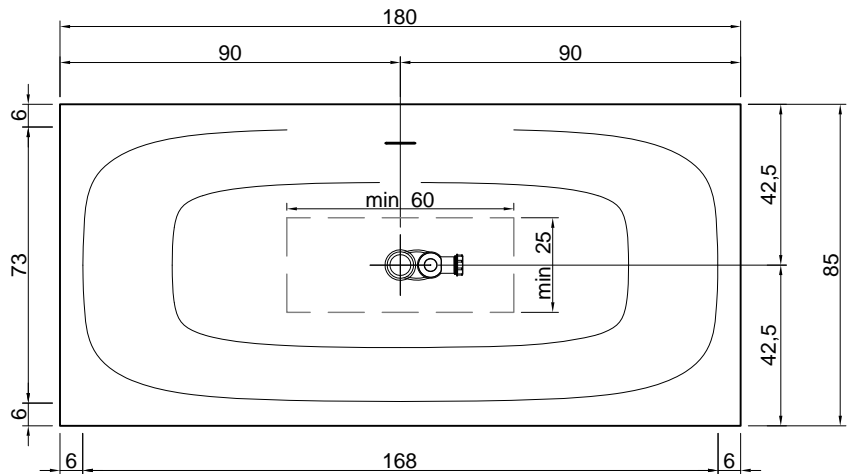

Article: SARTO40
Material: Cristalplant
Overflow: YES
Flow rate: l/s 0,64
Gross weight: kg 173 ca.
Net weight: kg 123 ca.
Packing dimensions: cm 197 x 107 x 68
Capacity*: l 290 ca.
*Considering the capacity of water to the overflow

Description: Rectangular Cristalplant freestanding or encased bathtub complete with drain and pressure, plug siphon and flexible hose.