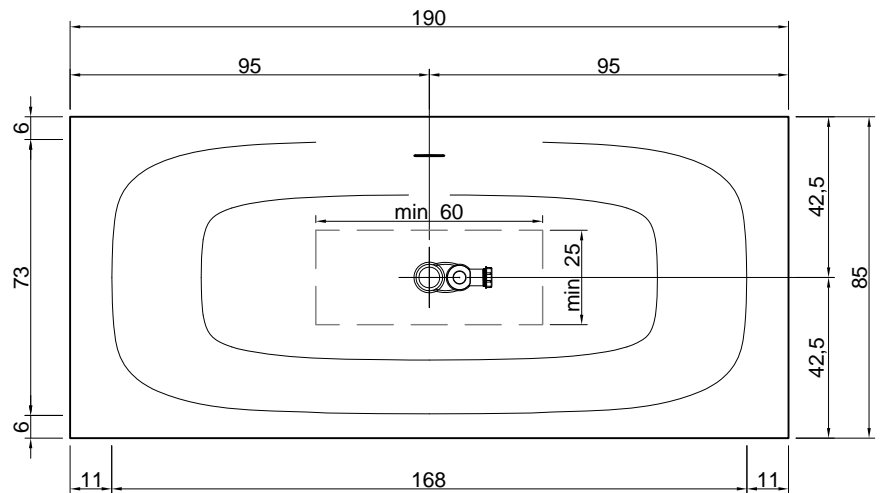

Article: SARTO27

Material: Cristalplant

Overflow: YES

Flow rate: l/s 0,64

Gross weight: kg 238 ca.

Net weight: kg 188 ca.

Packing dimensions: cm 197 x 107 x 68

Capacity*: l 290 ca.

*Considering the capacity of water to the overflow

Description: Rectangular Cristalplant freestanding bathtub, complete with drain and pressure plug, siphon and flexible hose.