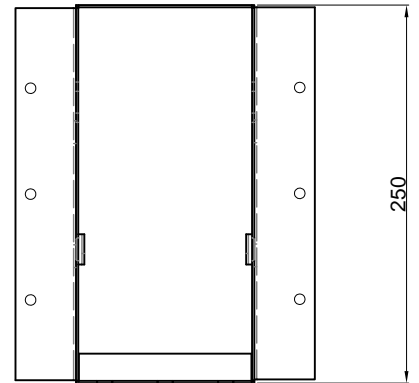

SESAMO

Articolo: SESAMO4
Materiale: Acciaio Inox AISI 304
Finitura: Alluminio

Descrizione: Porta carta da incasso a parete.

Article: SESAMO4
Material: AISI 304 Stainless Steel
Finish: Aluminum

Description: Encased toilet paper holder.