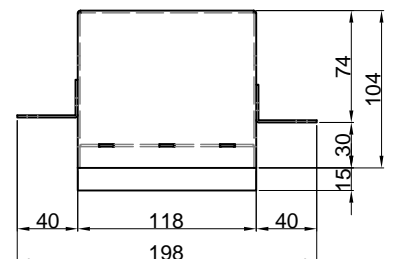

SESAMO

Articolo: SESAMO5
Materiale: Acciaio Inox AISI 304
Finitura: Alluminio

Descrizione: Porta carta con scorta da incasso a parete.

Article: SESAMO5
Material: AISI 304 Stainless Steel
Finish: Aluminum

Description: Encased toilet paper holder and spare.