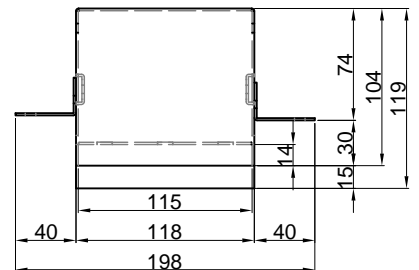

SESAMO

Articolo: SESAMO4
Materiale: Acciaio Inox AISI 304
Finitura: Alluminio

Descrizione: Porta carta da incasso a parete.

Article: SESAMO4
Material: AISI 304 Stainless Steel
Finish: Aluminum

Description: Encased toilet paper holder.