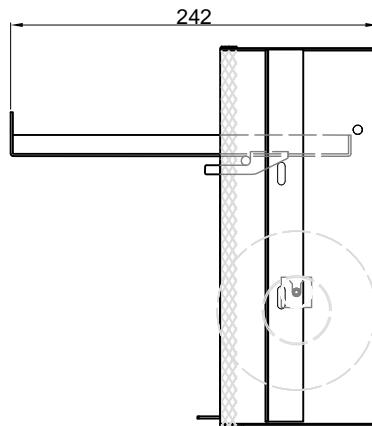

SESAMO

Articolo: SESAMO4
Materiale: Acciaio Inox AISI 304
Finitura: Alluminio

Descrizione: Porta carta da incasso a parete.

Article: SESAMO4
Material: AISI 304 Stainless Steel
Finish: Aluminum

Description: Encased toilet paper holder.