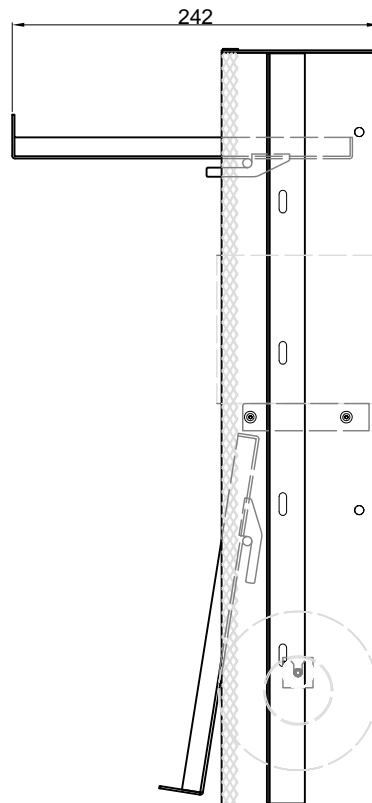

SESAMO

Articolo: SESAMO5
Materiale: Acciaio Inox AISI 304
Finitura: Alluminio

Descrizione: Porta carta con scorta da incasso a parete.

Article: SESAMO5
Material: AISI 304 Stainless Steel
Finish: Aluminum

Description: Encased toilet paper holder and spare.