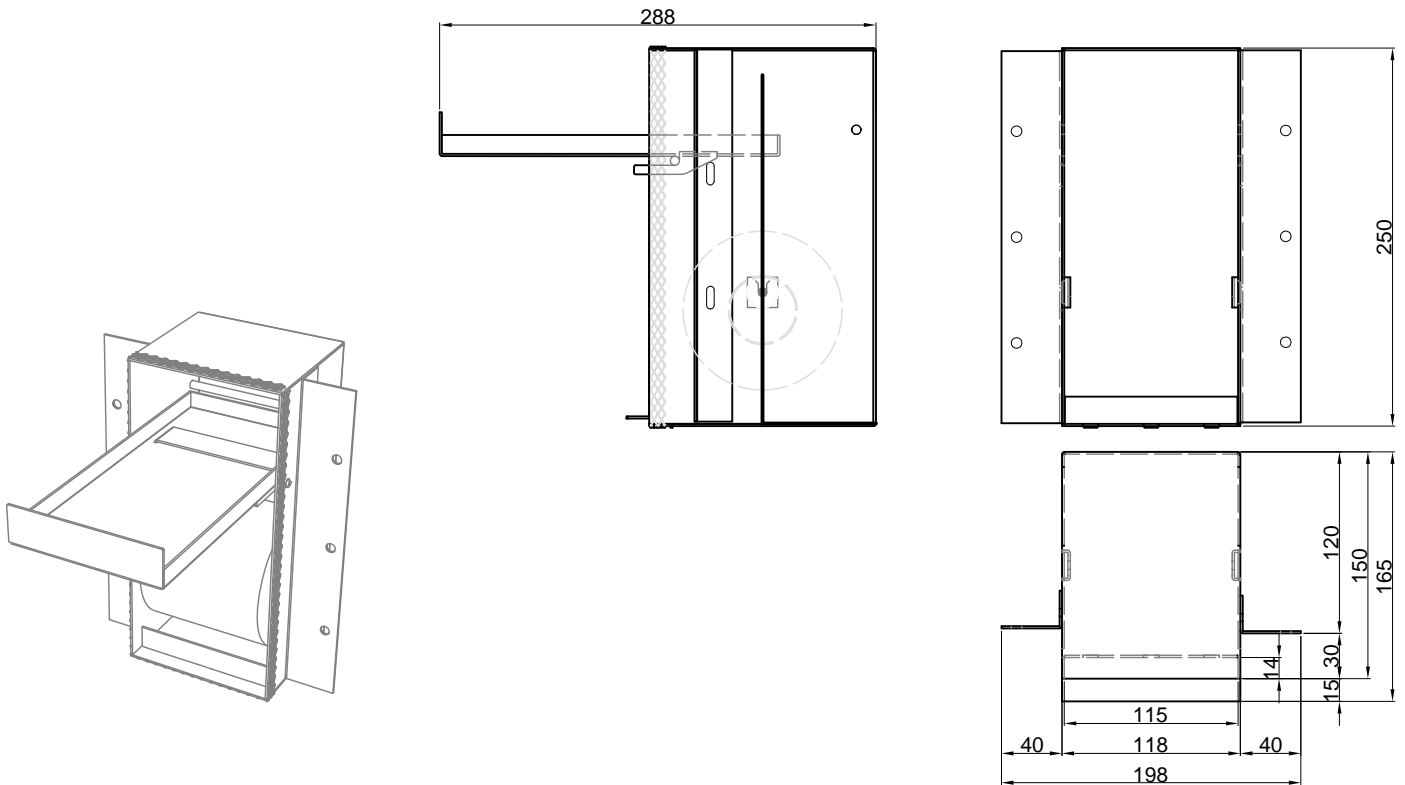

SESAMO

Articolo: SESAMO41
Materiale: Acciaio Inox AISI 304
Finitura: Alluminio

Descrizione: Porta carta da incasso a parete.

Article: SESAMO41
Material: AISI 304 Stainless Steel
Finish: Aluminum

Description: Encased toilet paper holder.